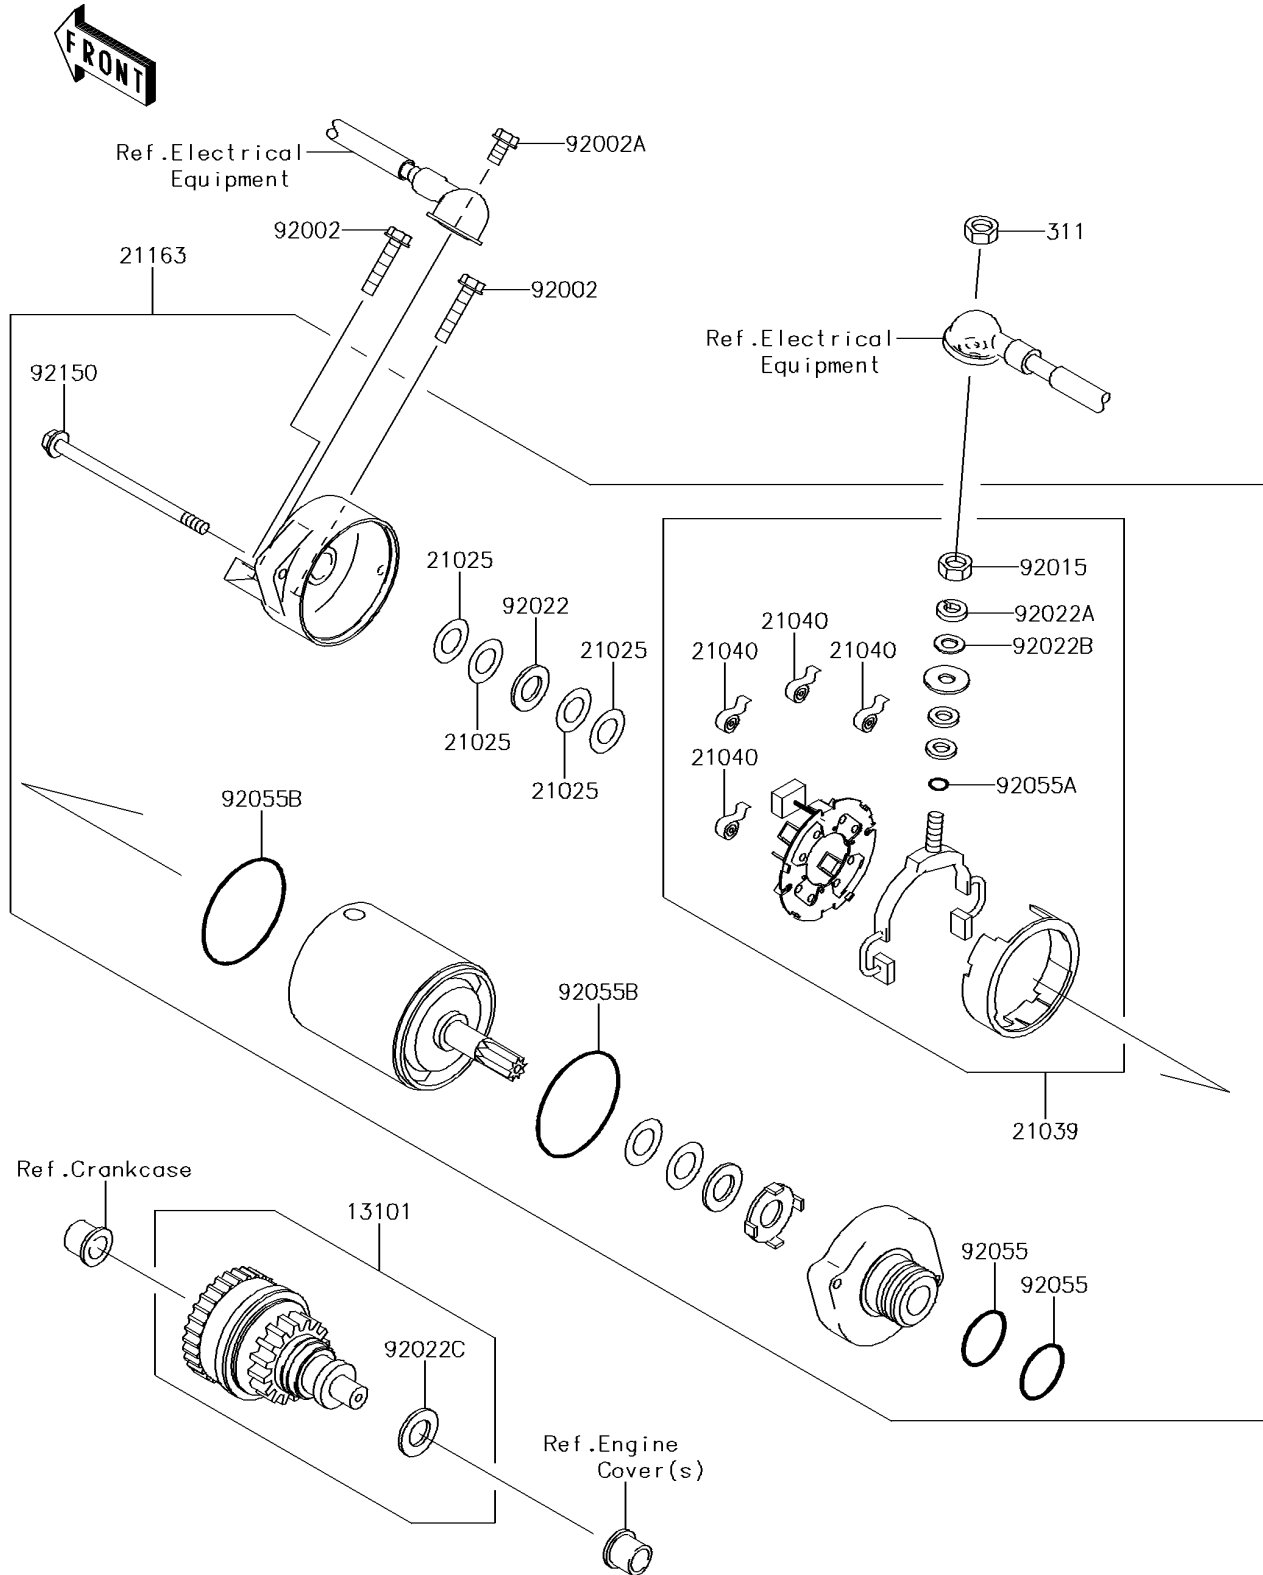

2017 JET SKI® ULTRA® 310R

PARTS DIAGRAM

Starter Motor

E1840

2017 JET SKI® ULTRA® 310R

PARTS LIST

Starter Motor

ITEM NAME

PART NUMBER

QUANTITY
