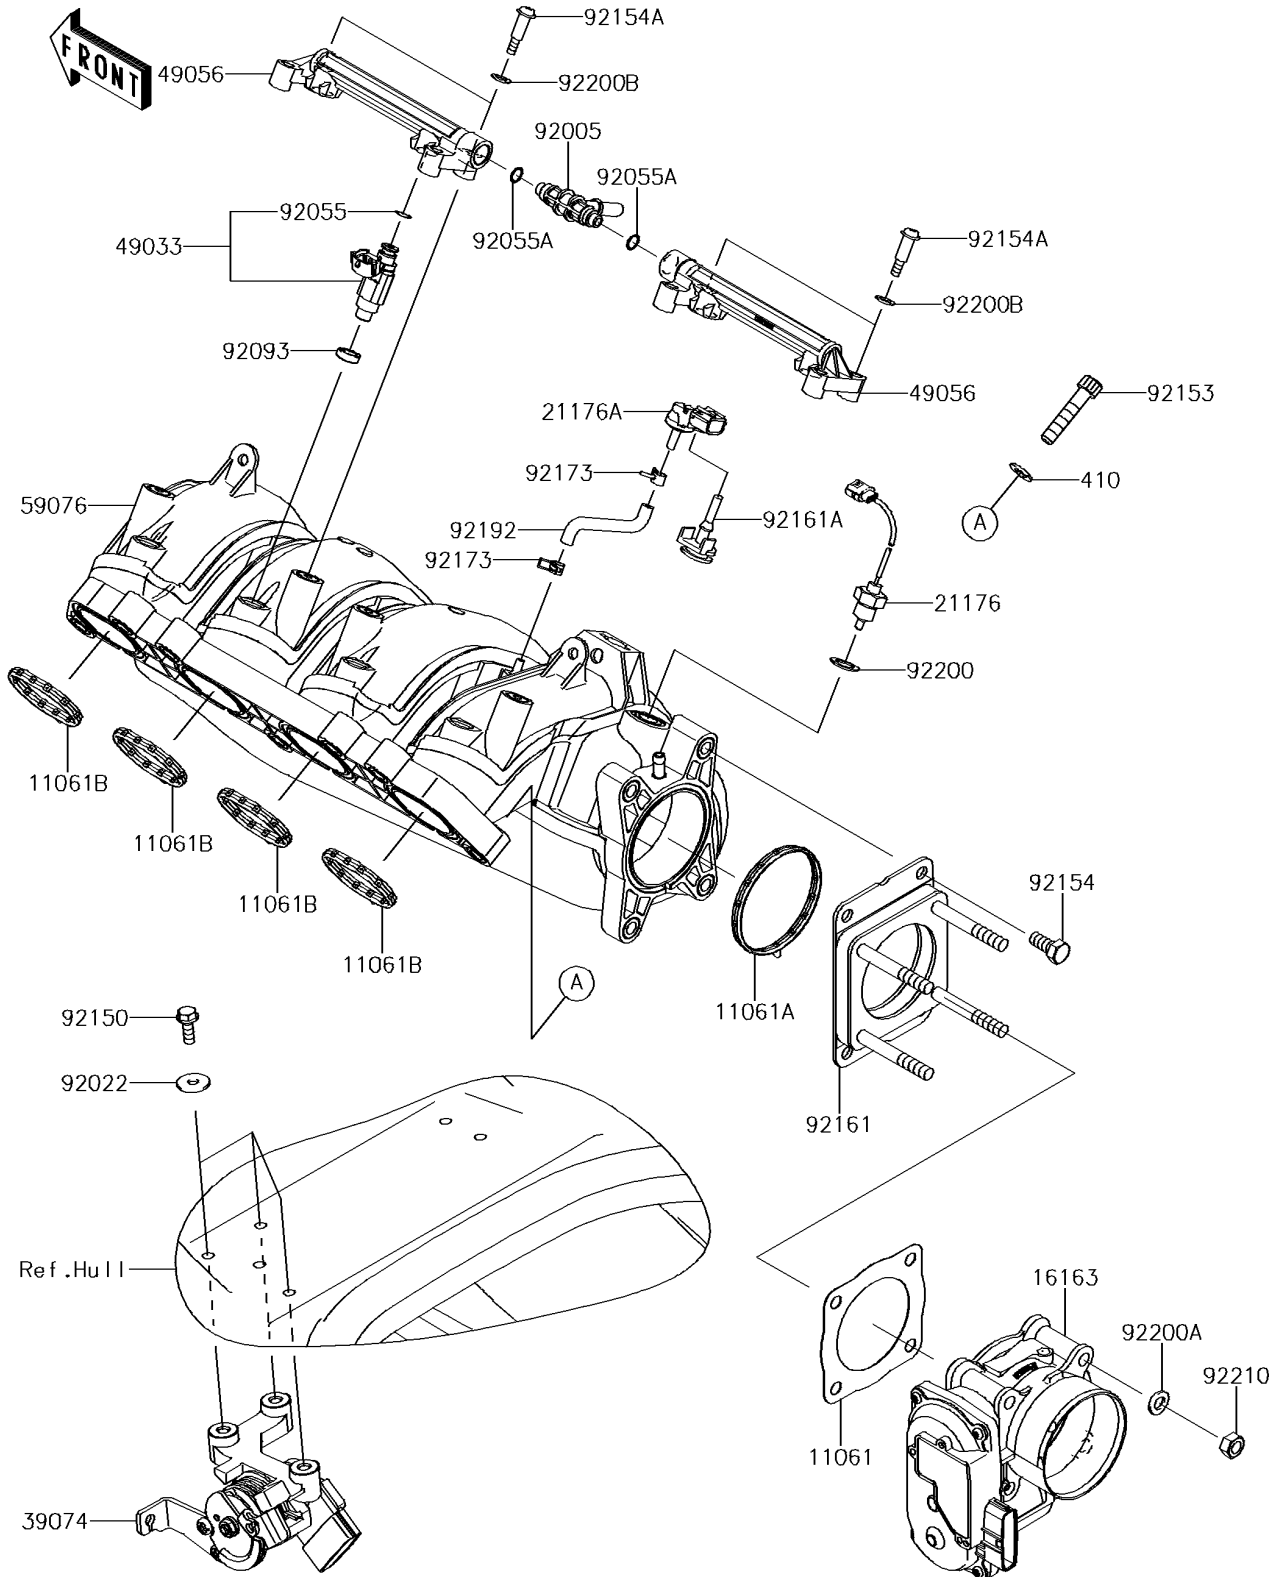

2017 JET SKI® ULTRA® 310R

PARTS DIAGRAM

Throttle

E1510

2017 JET SKI® ULTRA® 310R

PARTS LIST

Throttle

ITEM NAME

PART NUMBER

QUANTITY
