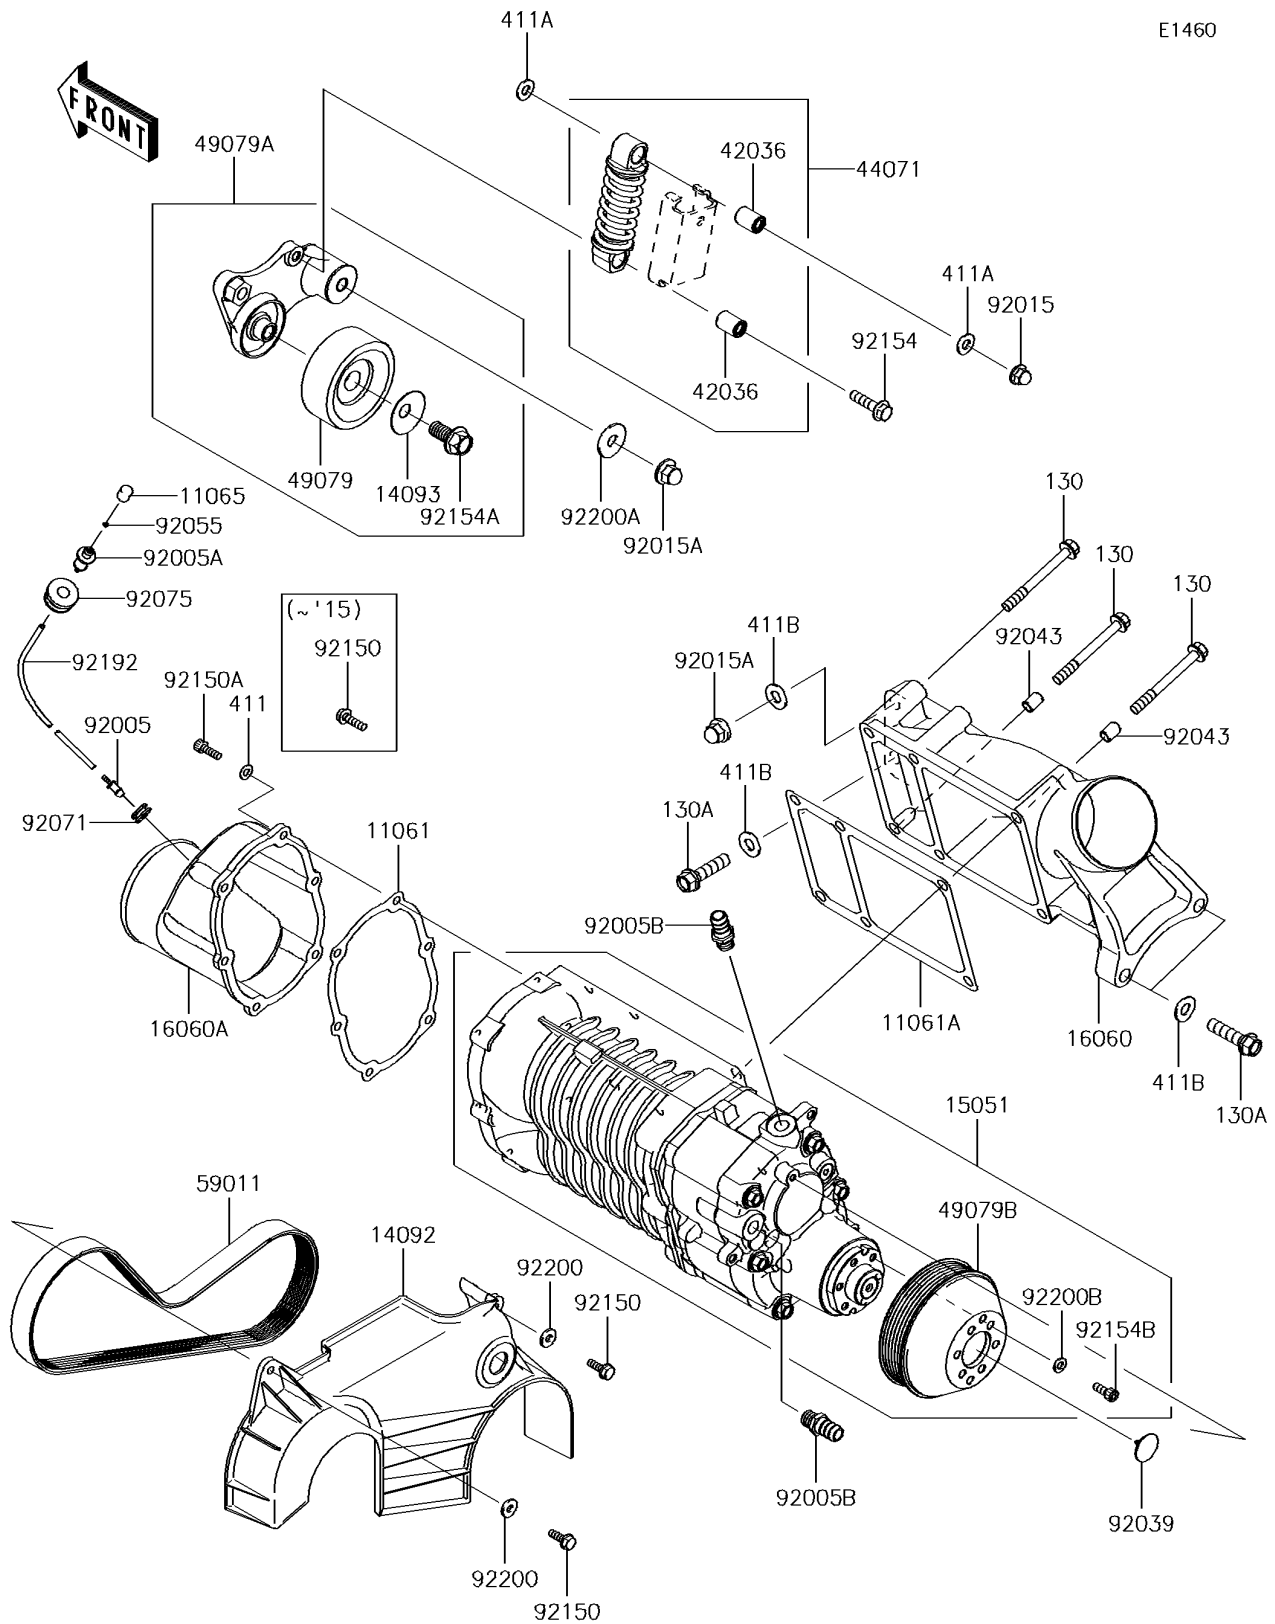

2017 JET SKI® ULTRA® 310R

PARTS DIAGRAM

Super Charger

E1460