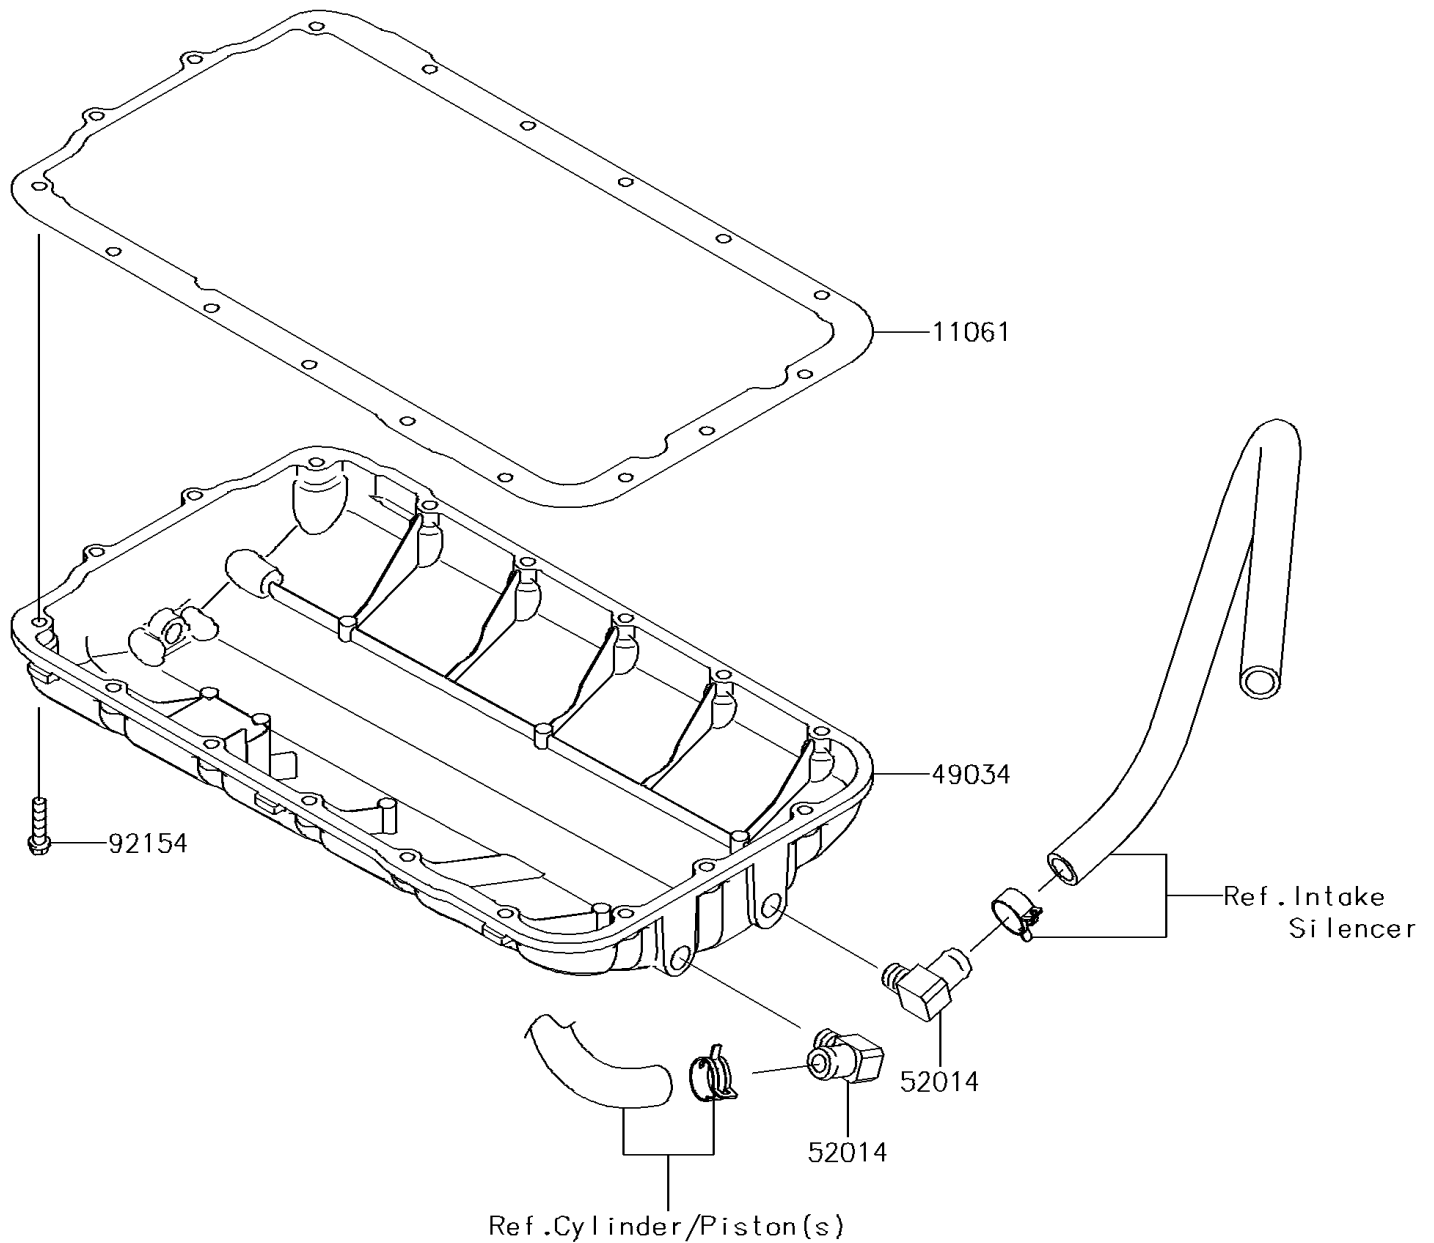

2017 JET SKI® ULTRA® 310R

PARTS DIAGRAM

Oil Pan

E1434

2017 JET SKI® ULTRA® 310R

PARTS LIST

Oil Pan

ITEM NAME

PART NUMBER

QUANTITY
