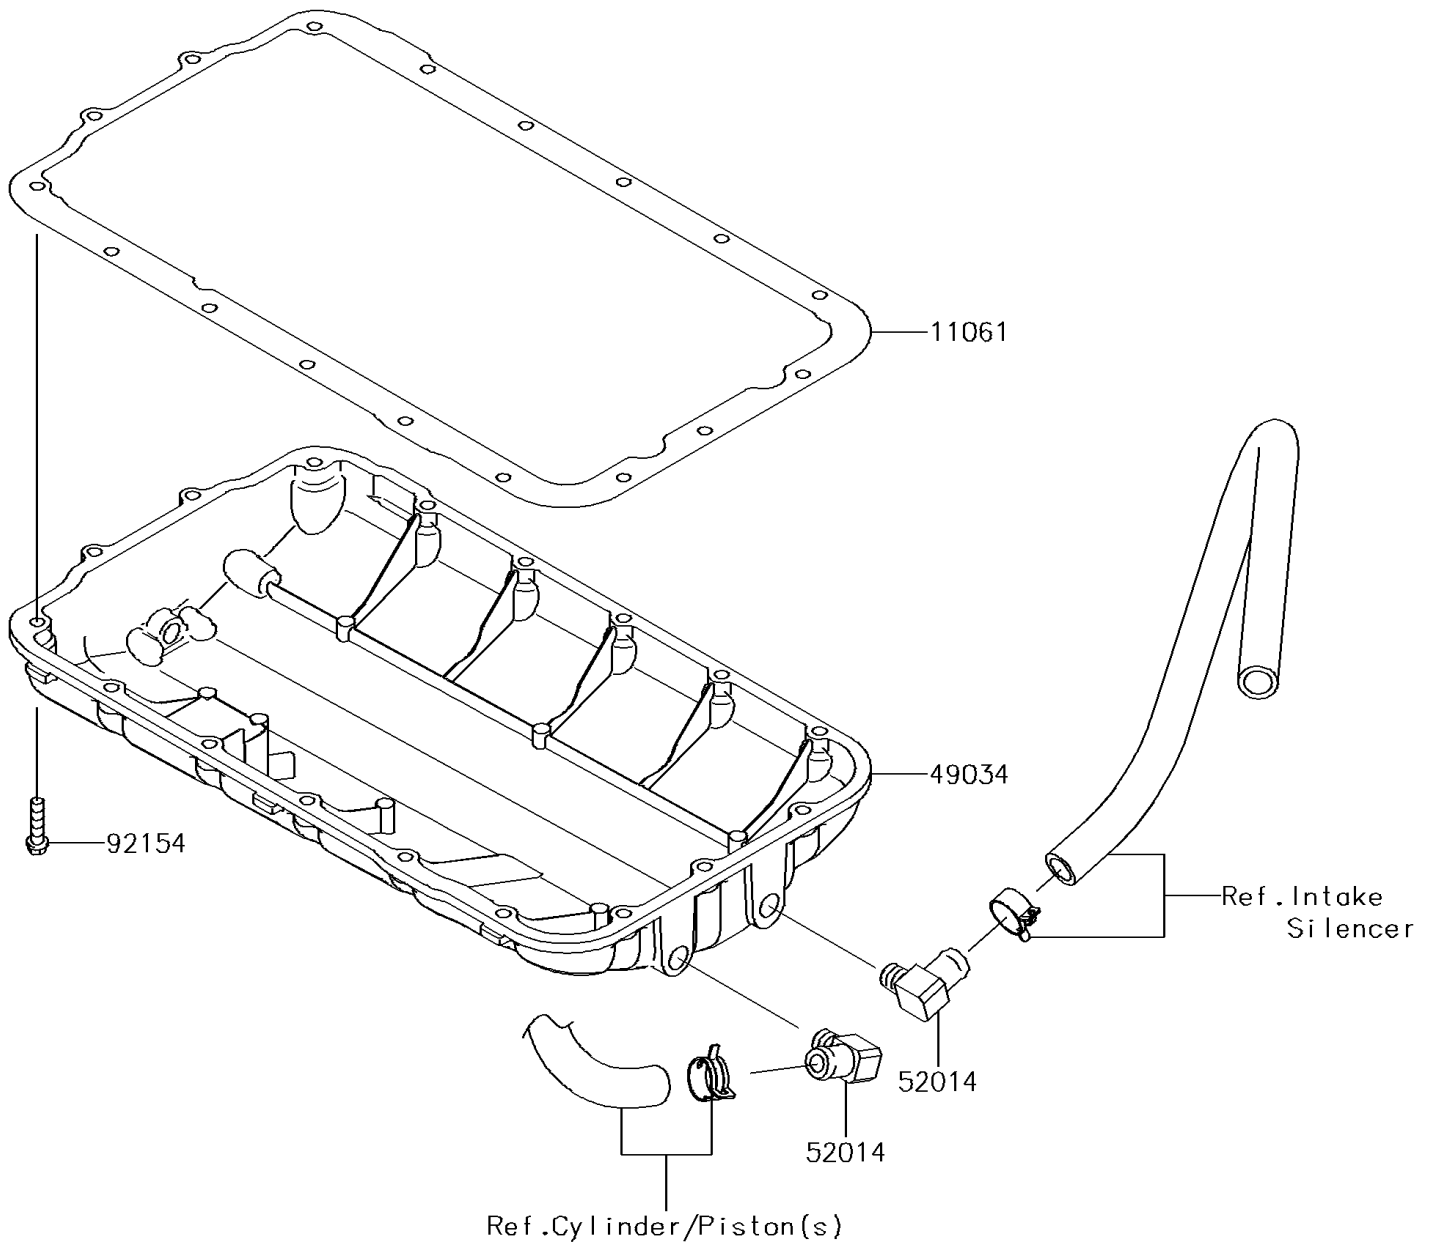

2014 JET SKI® ULTRA® 310R

PARTS DIAGRAM

Oil Pan

E1434

2014 JET SKI® ULTRA® 310R

PARTS LIST

Oil Pan

ITEM NAME

PART NUMBER

QUANTITY
