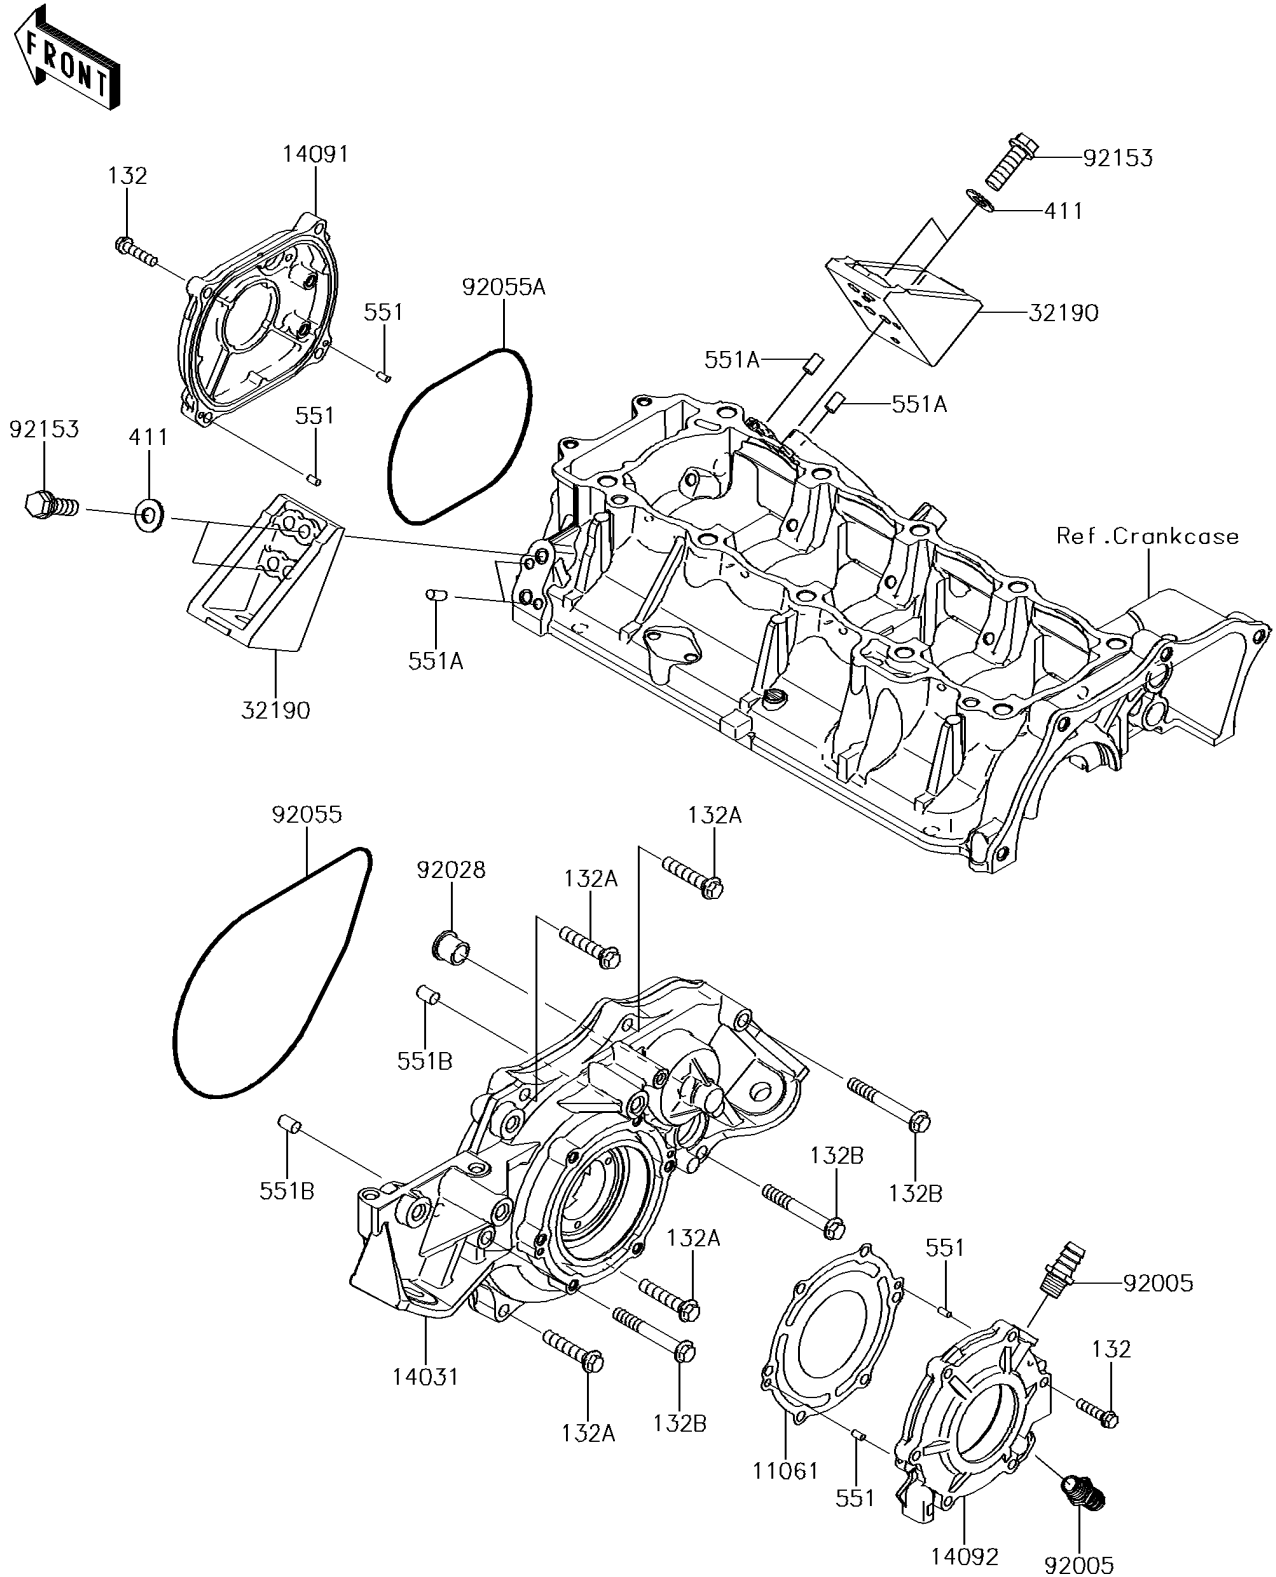

2014 JET SKI® ULTRA® 310R

PARTS DIAGRAM

Engine Cover(s)

E1431

2014 JET SKI® ULTRA® 310R

PARTS LIST

Engine Cover(s)

ITEM NAME

PART NUMBER

QUANTITY
