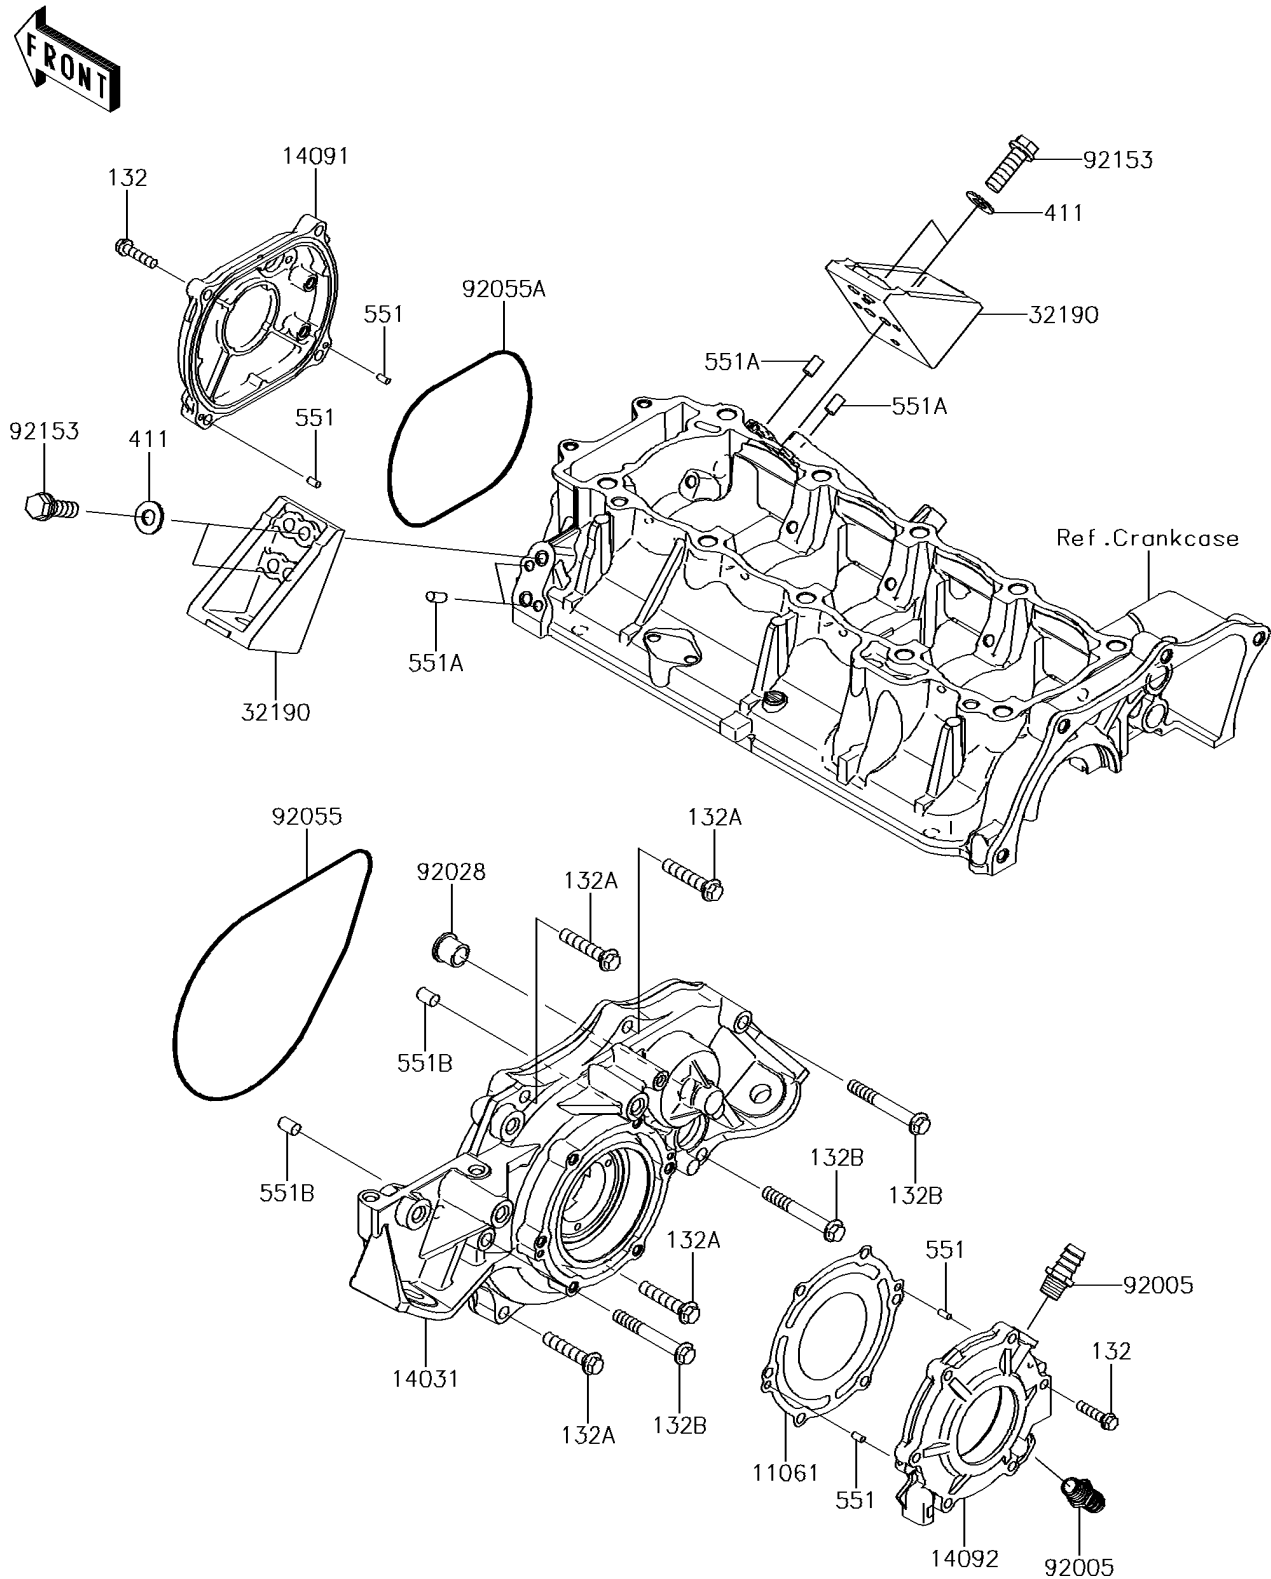

2016 JET SKI® ULTRA® 310R

PARTS DIAGRAM

Engine Cover(s)

E1431

2016 JET SKI® ULTRA® 310R

PARTS LIST

Engine Cover(s)

Kawasaki
Let the Good Times Roll®

ITEM NAME

PART NUMBER

QUANTITY
