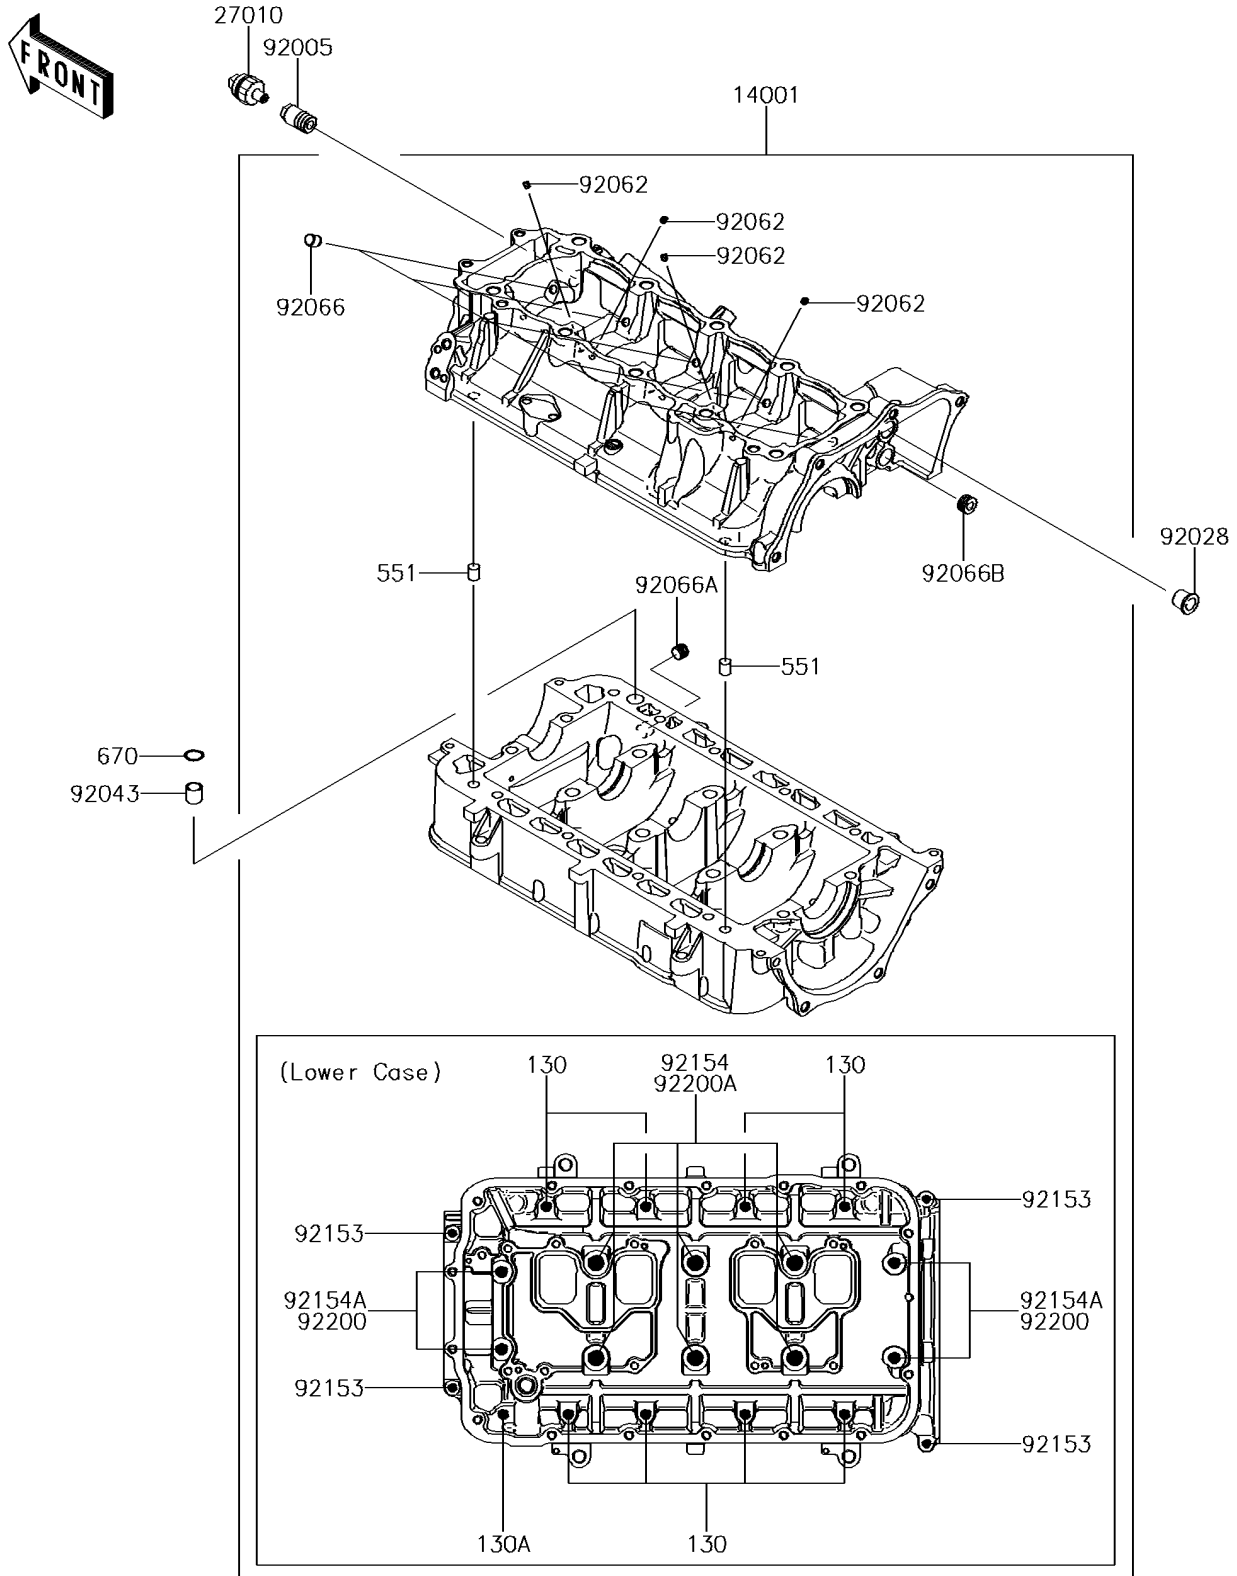

2017 JET SKI® ULTRA® 310R

PARTS DIAGRAM

Crankcase

E1411

2017 JET SKI® ULTRA® 310R

PARTS LIST

Crankcase

ITEM NAME

PART NUMBER

QUANTITY
