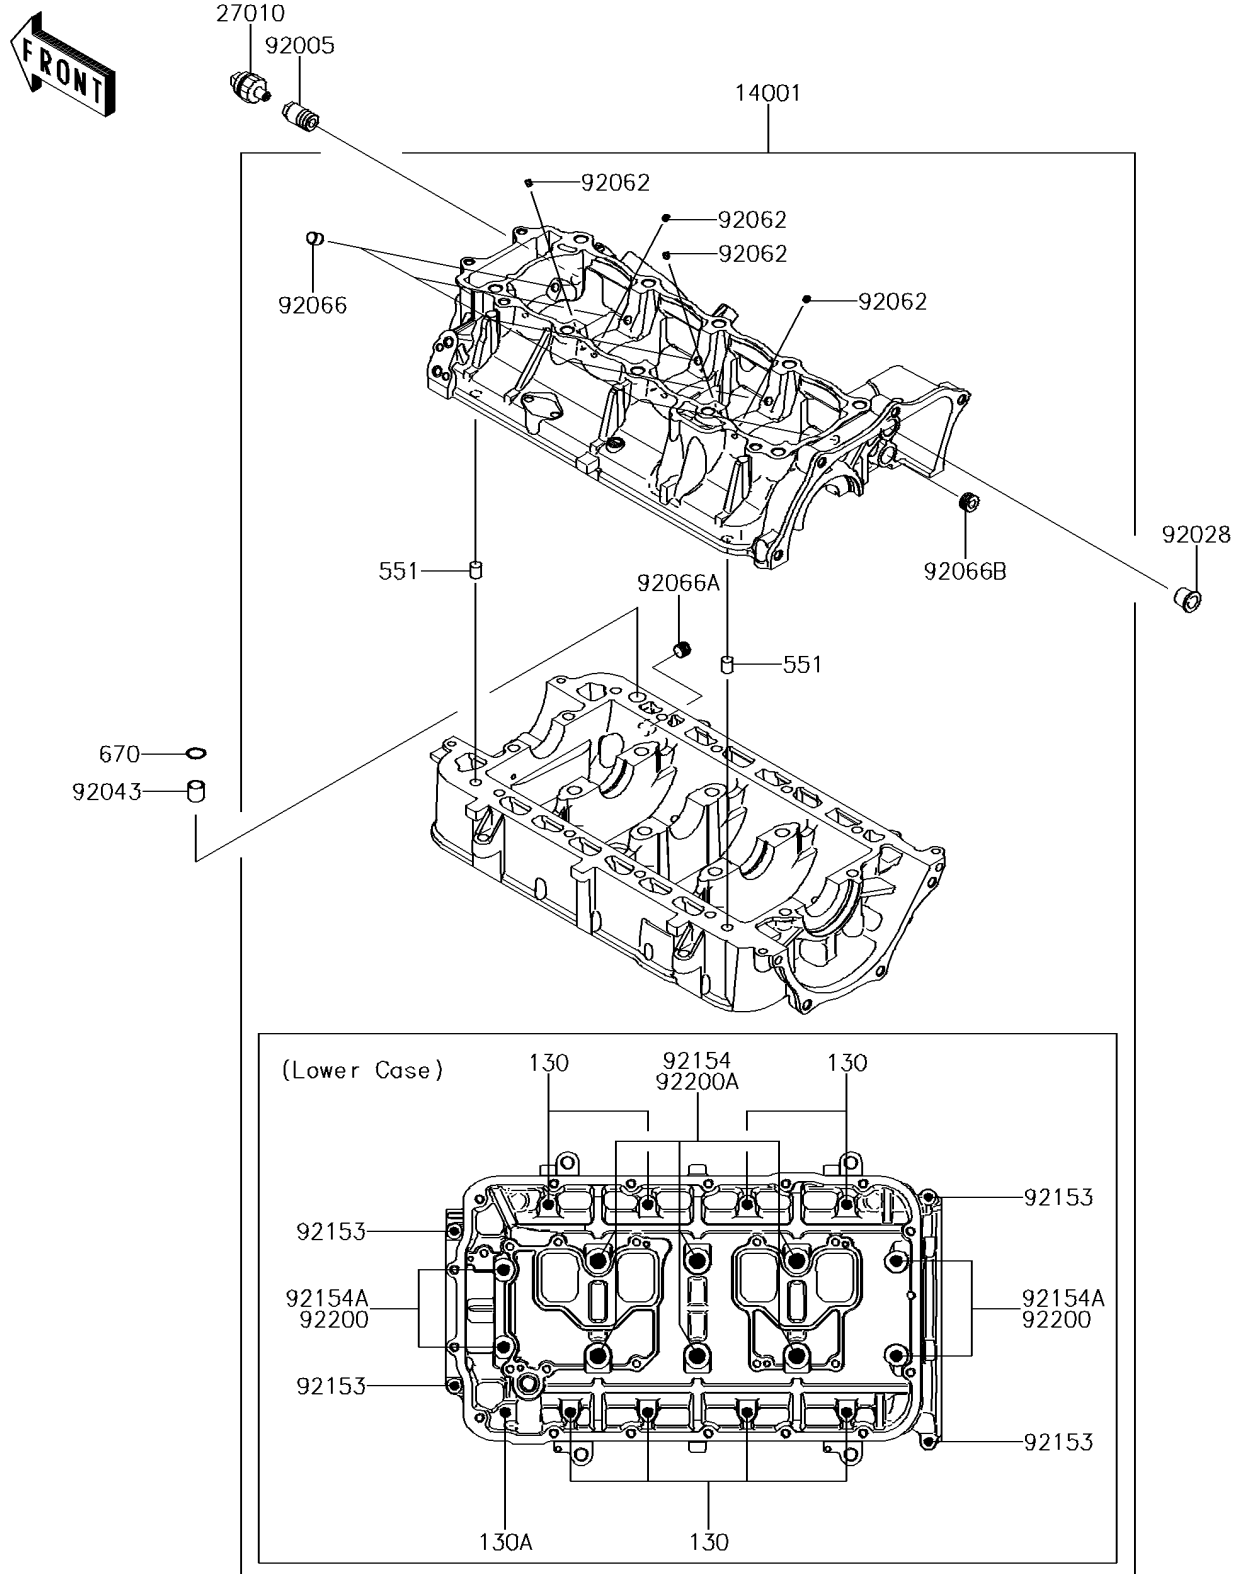

2014 JET SKI® ULTRA® 310R

PARTS DIAGRAM

Crankcase

E1411

2014 JET SKI® ULTRA® 310R

PARTS LIST

Crankcase

ITEM NAME

PART NUMBER

QUANTITY
