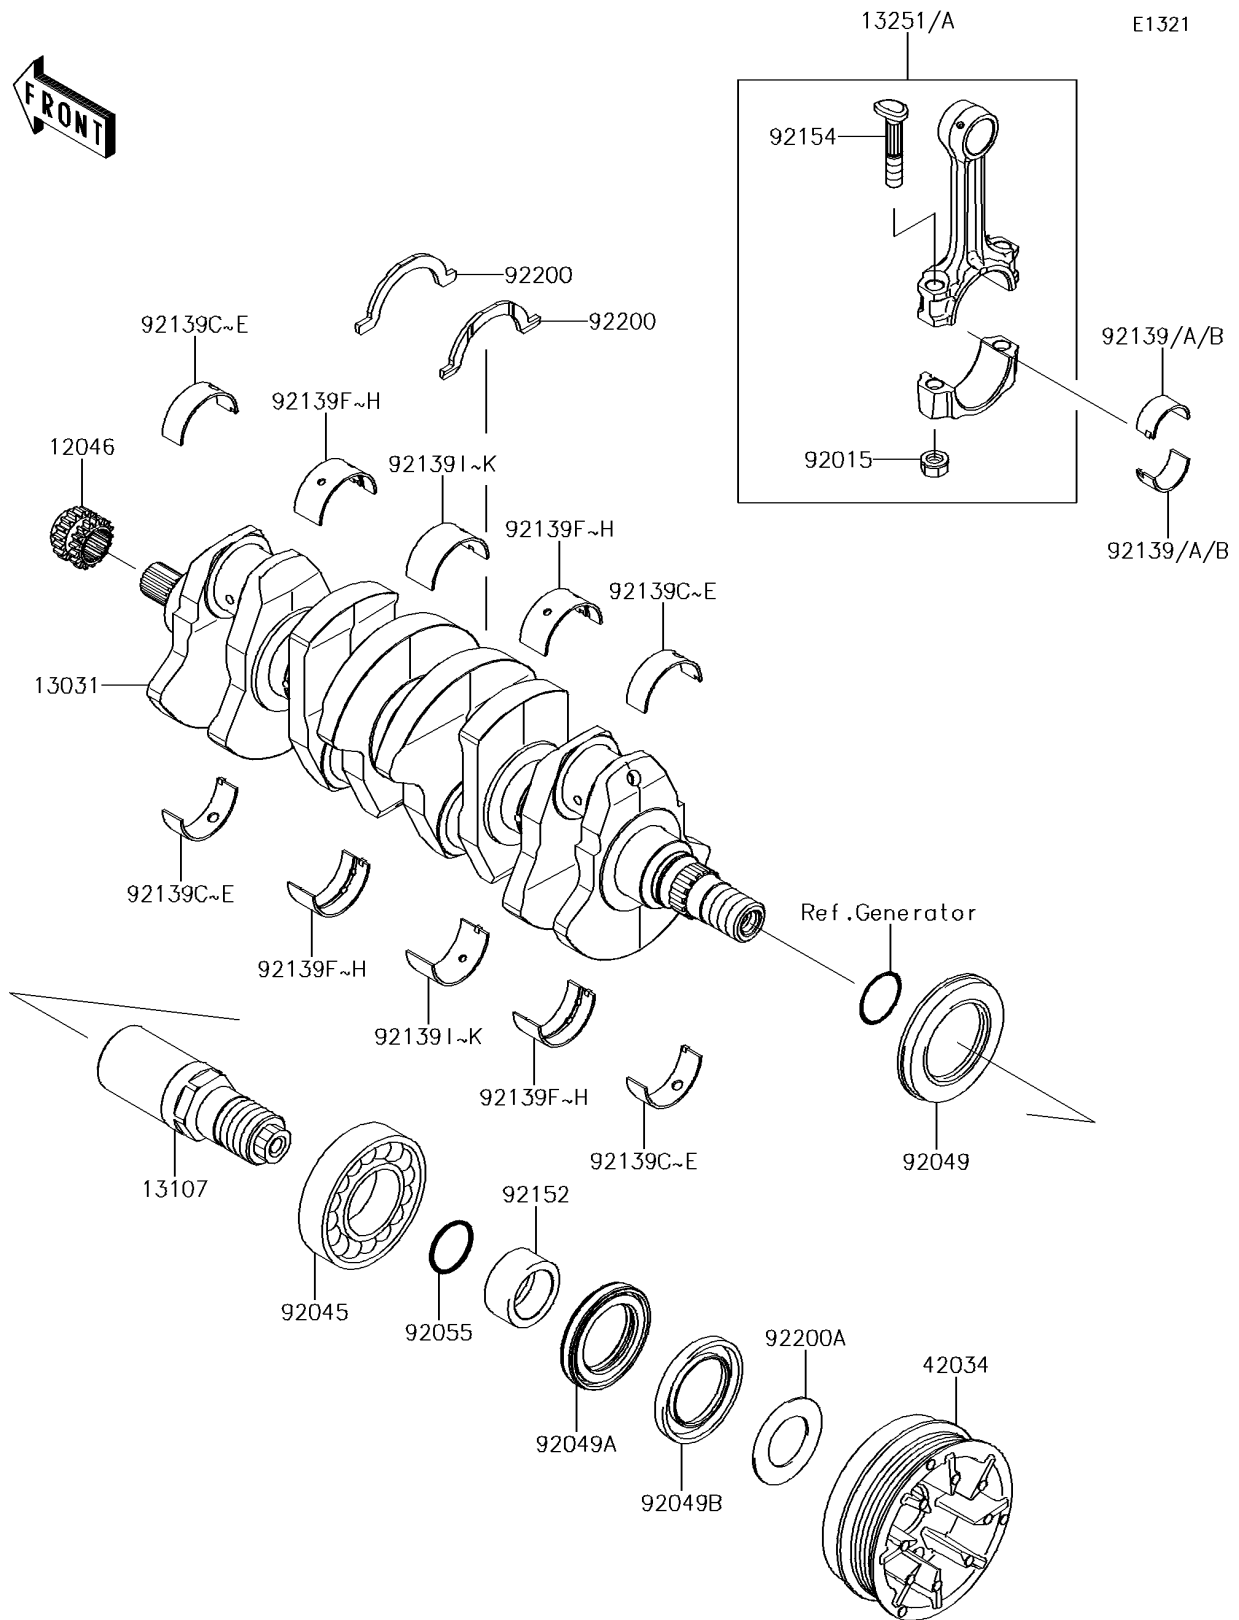

2017 JET SKI® ULTRA® 310R

PARTS DIAGRAM

Crankshaft

2017 JET SKI® ULTRA® 310R

PARTS LIST

Crankshaft

ITEM NAME

PART NUMBER

QUANTITY
