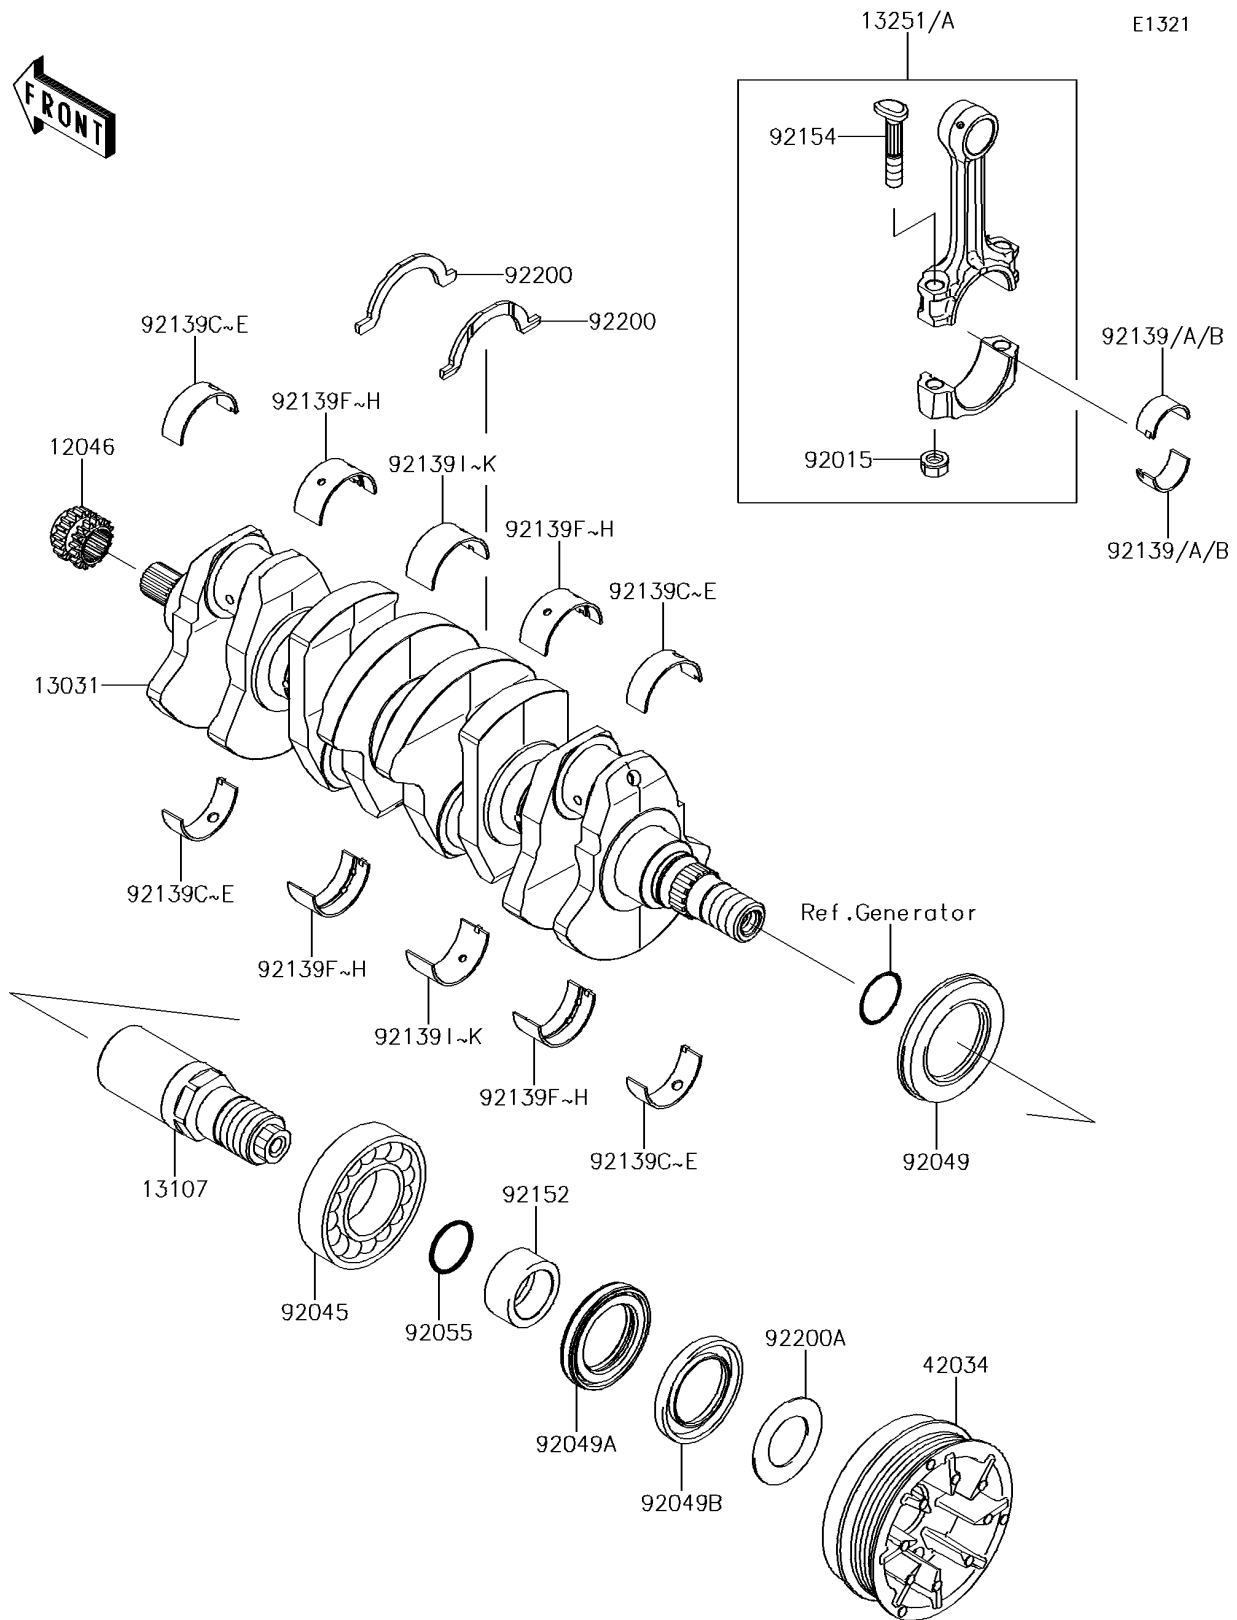

2014 JET SKI® ULTRA® 310R

PARTS DIAGRAM

Crankshaft

2014 JET SKI® ULTRA® 310R

PARTS LIST

Crankshaft

ITEM NAME

PART NUMBER

QUANTITY
