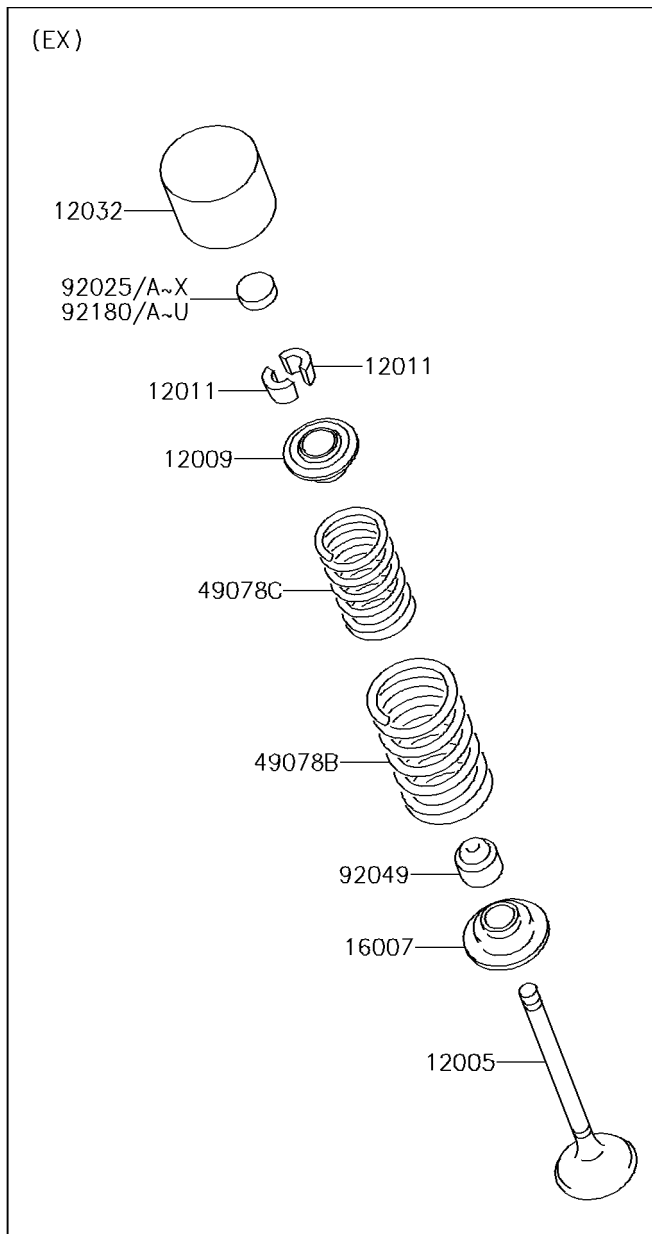

2017 JET SKI® ULTRA® 310R

PARTS DIAGRAM

Valve(s)

E1210

2017 JET SKI® ULTRA® 310R

PARTS LIST

Valve(s)

ITEM NAME

PART NUMBER

QUANTITY
