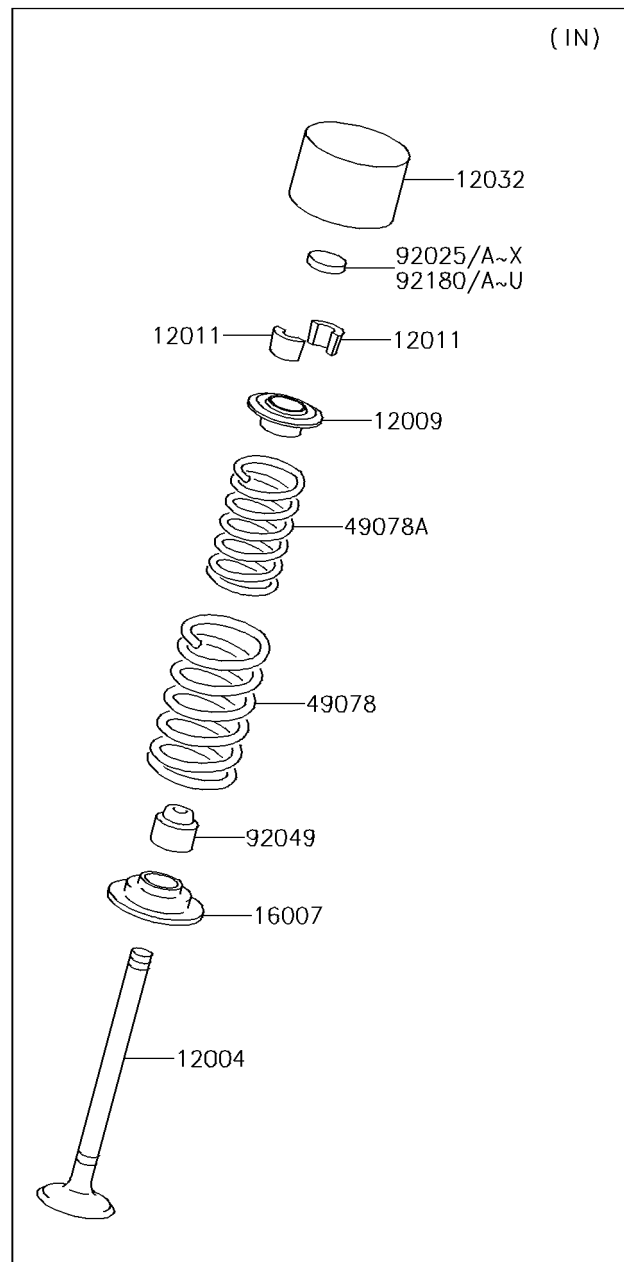

2017 JET SKI® ULTRA® 310R

PARTS DIAGRAM

Valve(s)

E1210

2017 JET SKI® ULTRA® 310R

PARTS LIST

Valve(s)

ITEM NAME

PART NUMBER

QUANTITY
