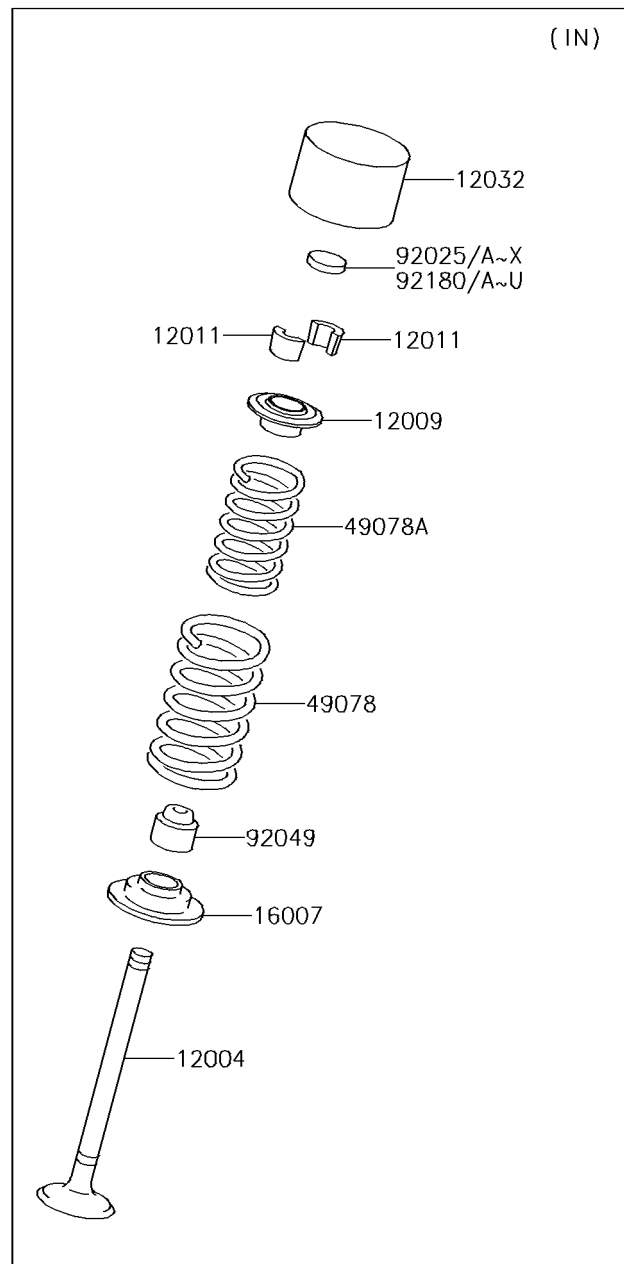

2014 JET SKI® ULTRA® 310R

PARTS DIAGRAM

Valve(s)

E1210

2014 JET SKI® ULTRA® 310R

PARTS LIST

Valve(s)

ITEM NAME

PART NUMBER

QUANTITY
