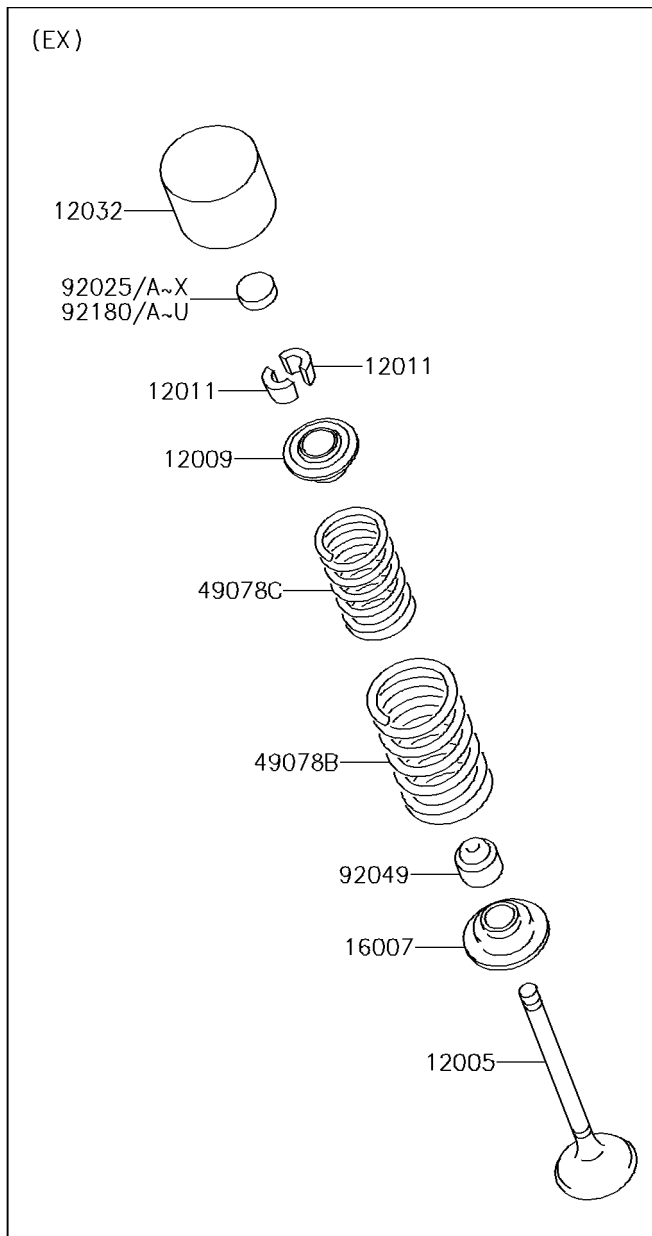

2014 JET SKI® ULTRA® 310R

PARTS DIAGRAM

Valve(s)

E1210

2014 JET SKI® ULTRA® 310R

PARTS LIST

Valve(s)

ITEM NAME

PART NUMBER

QUANTITY
