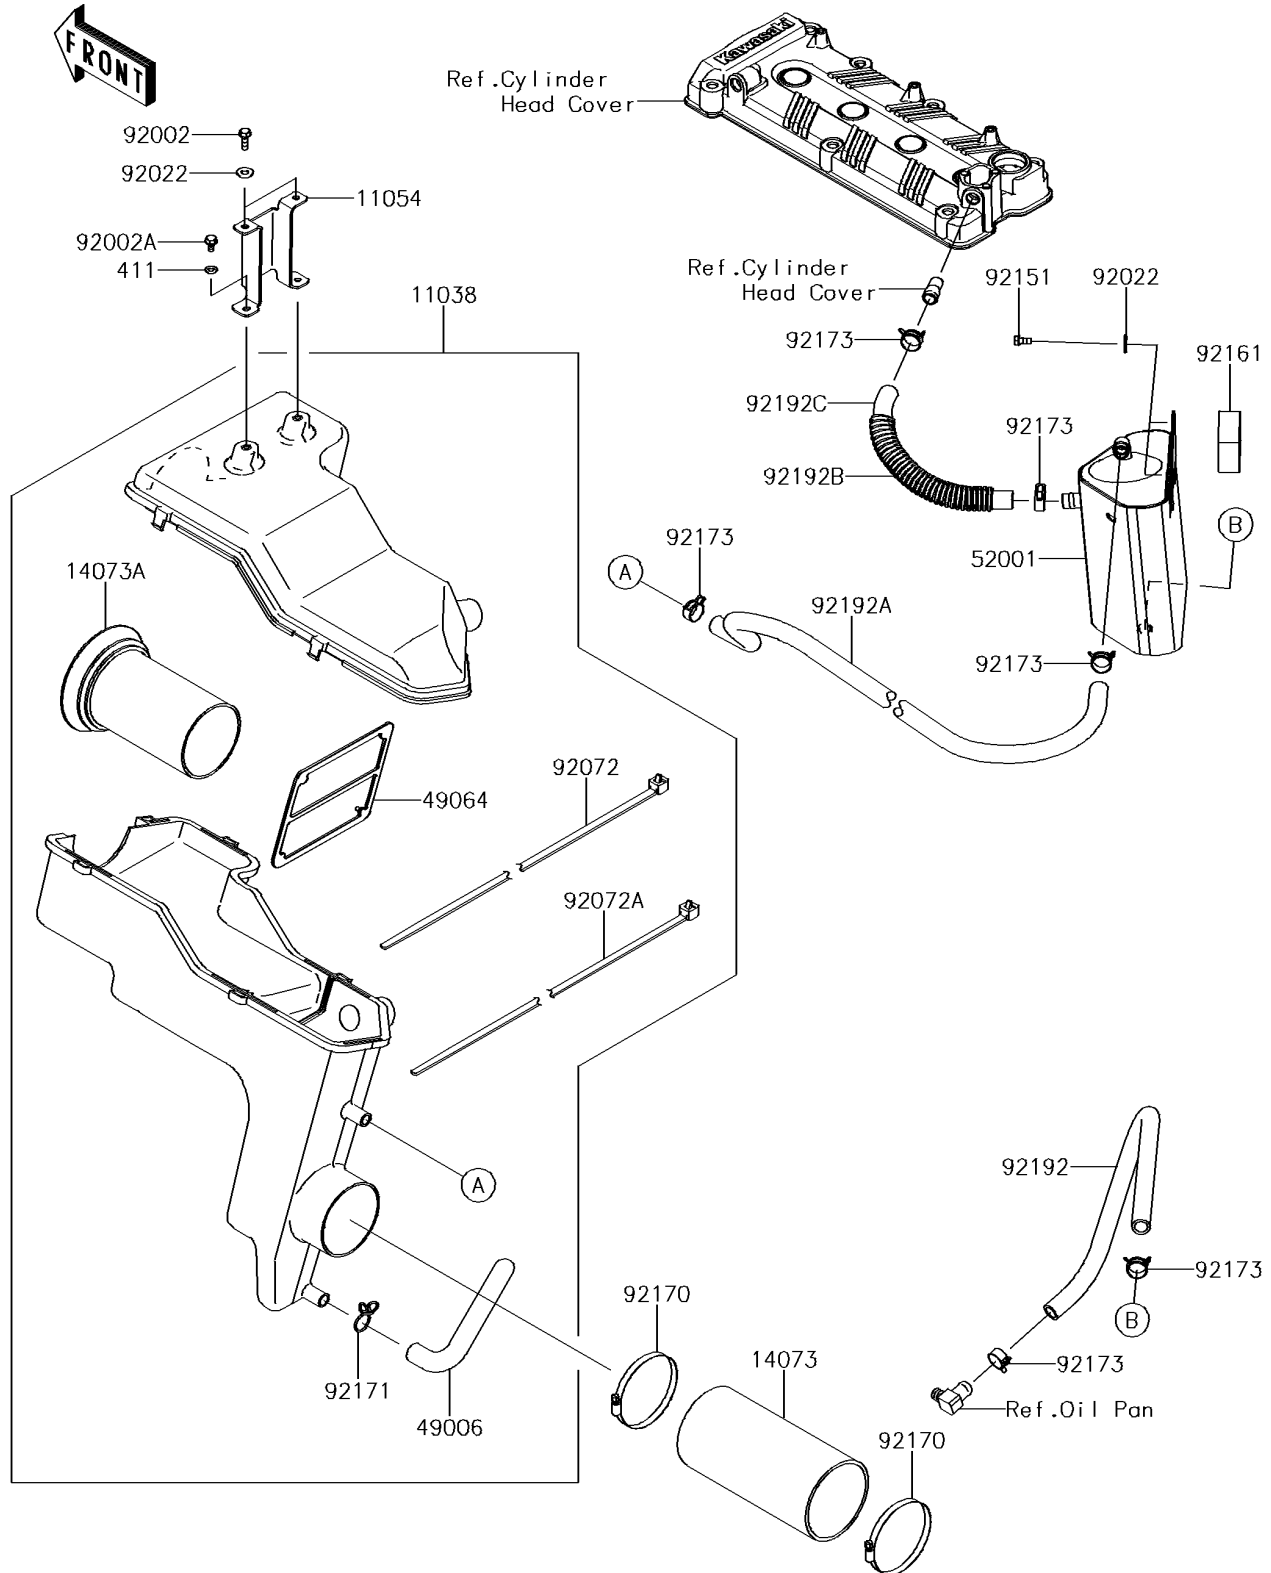

2014 JET SKI® ULTRA® 310R

PARTS DIAGRAM

Intake Silencer

E1130

2014 JET SKI® ULTRA® 310R

PARTS LIST

Intake Silencer

ITEM NAME

PART NUMBER

QUANTITY
