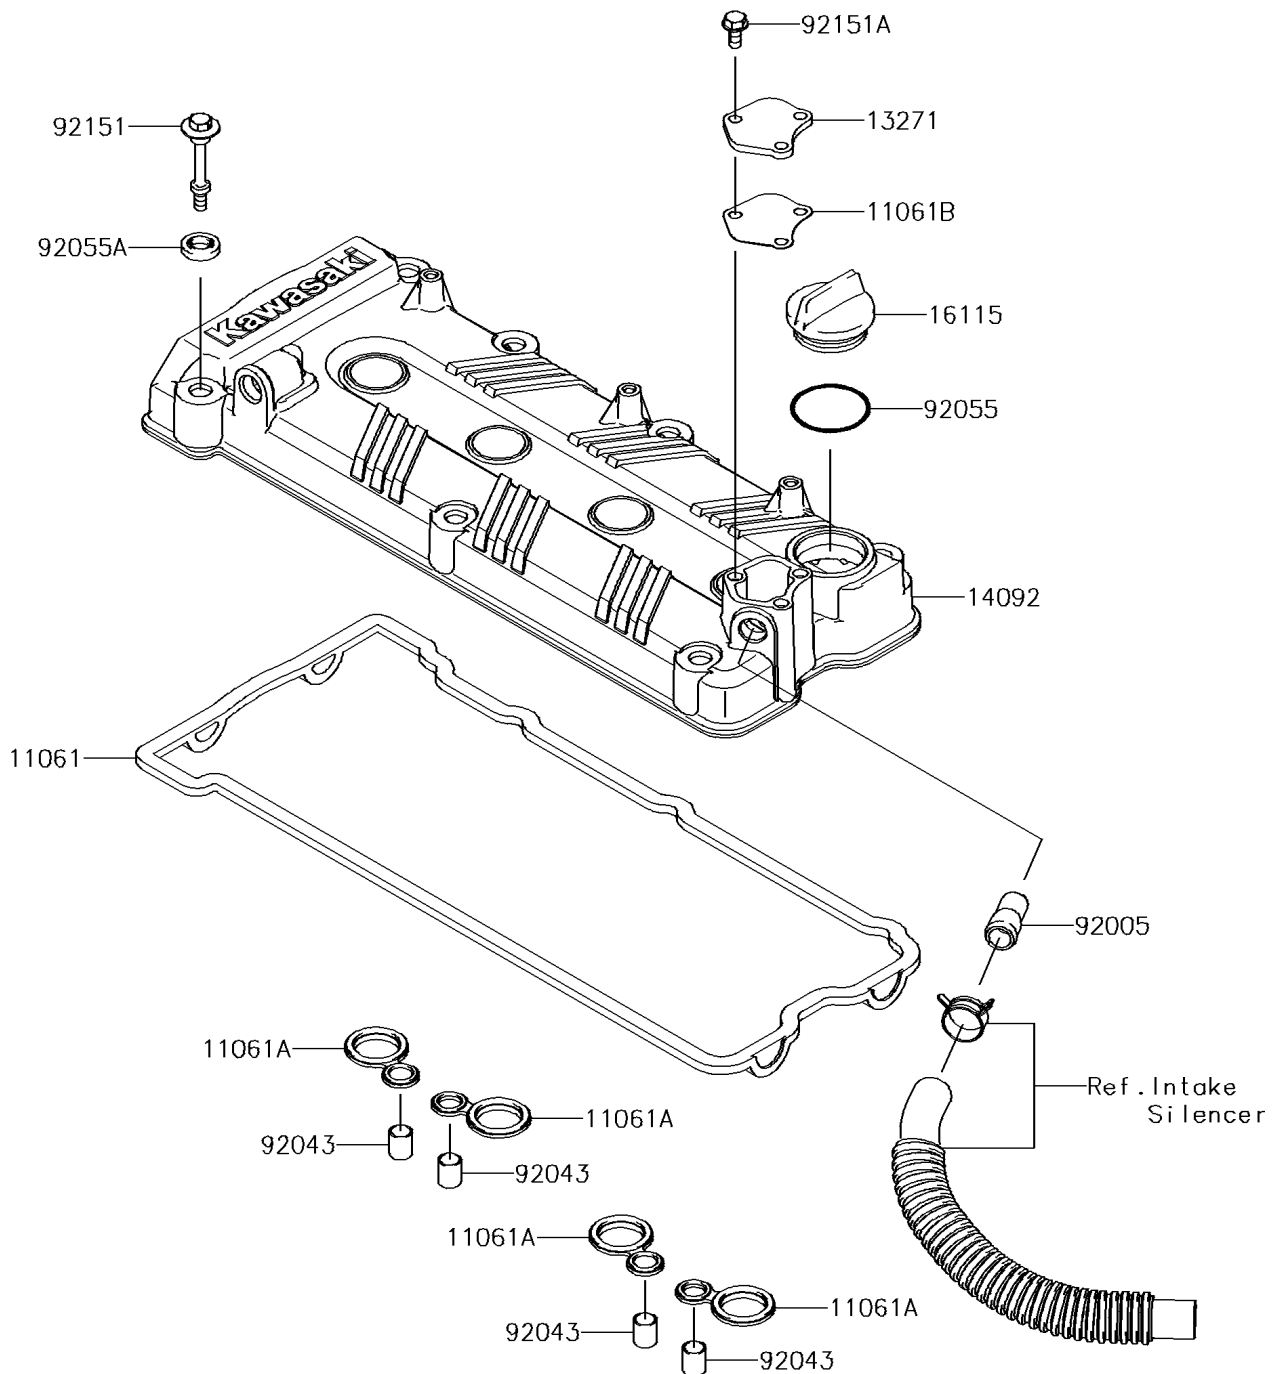

2017 JET SKI® ULTRA® 310R

PARTS DIAGRAM Cylinder Head Cover

E1112

2017 JET SKI® ULTRA® 310R

PARTS LIST

Cylinder Head Cover

ITEM NAME

PART NUMBER

QUANTITY
