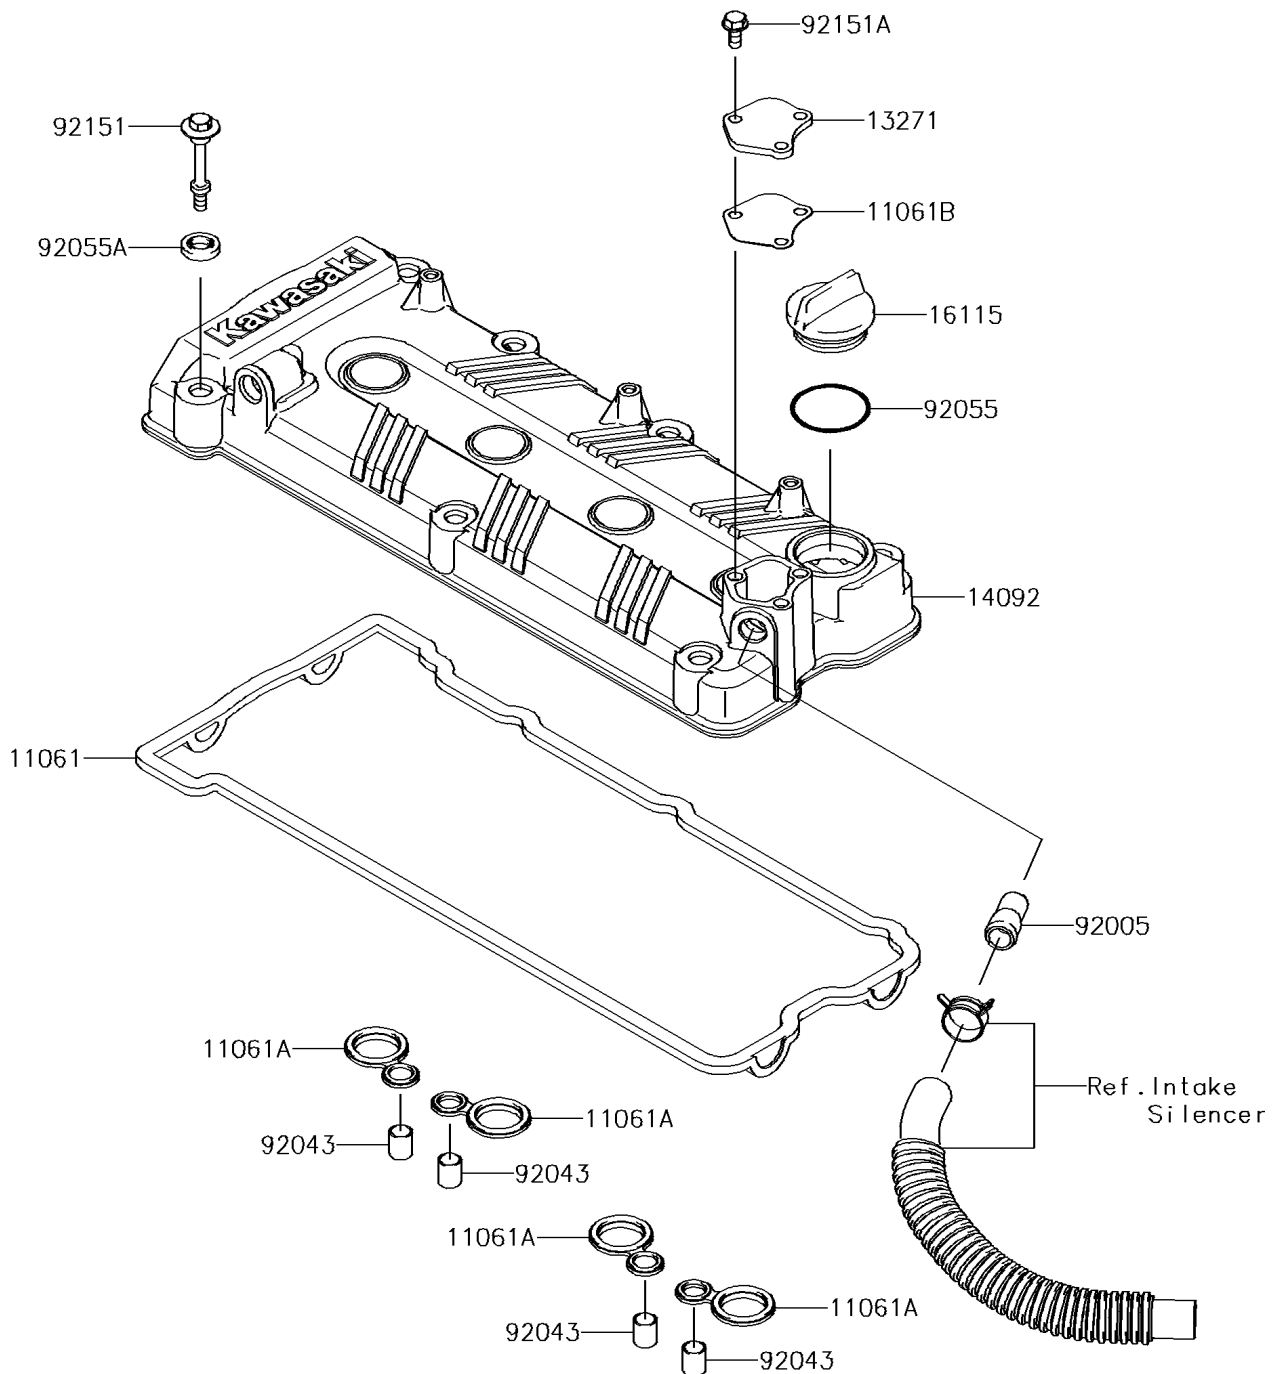

2014 JET SKI® ULTRA® 310R

PARTS DIAGRAM Cylinder Head Cover

E1112

2014 JET SKI® ULTRA® 310R

PARTS LIST

Cylinder Head Cover

ITEM NAME

PART NUMBER

QUANTITY
