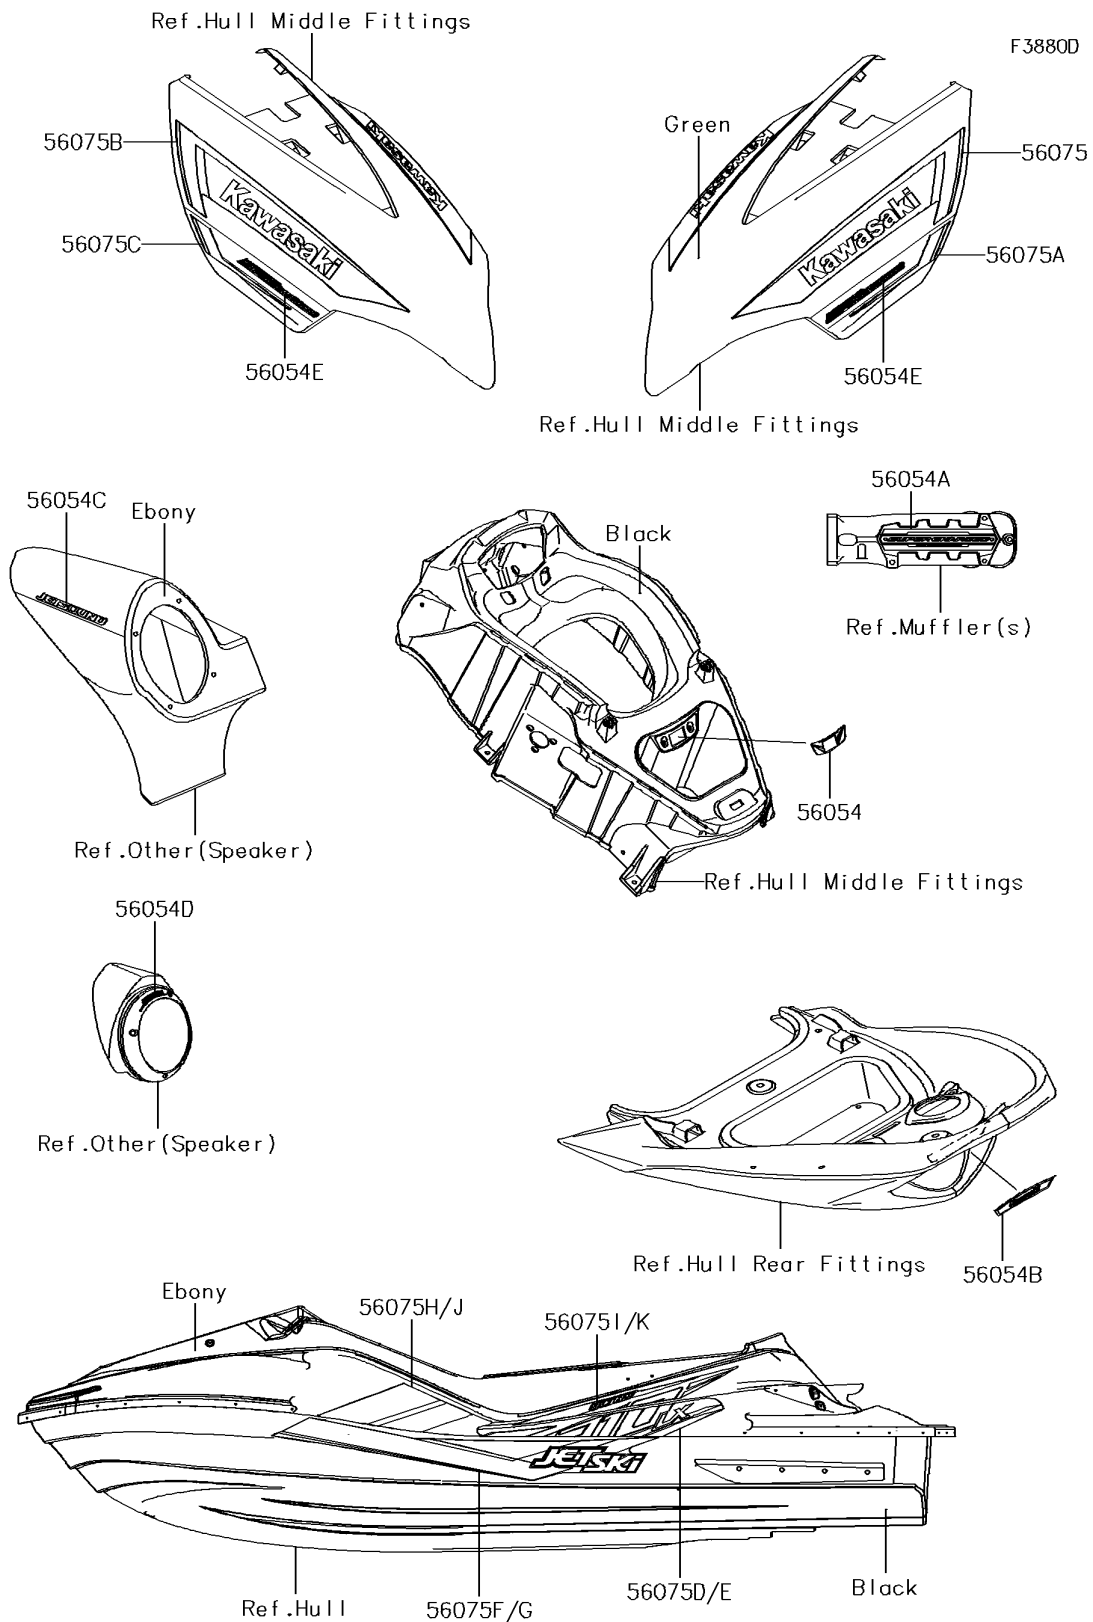

2018 JET SKI® ULTRA® 310LX

PARTS DIAGRAM

Decals(MJF)

2018 JET SKI® ULTRA® 310LX

PARTS LIST

Decals(MJF)

ITEM NAME

PART NUMBER

QUANTITY
