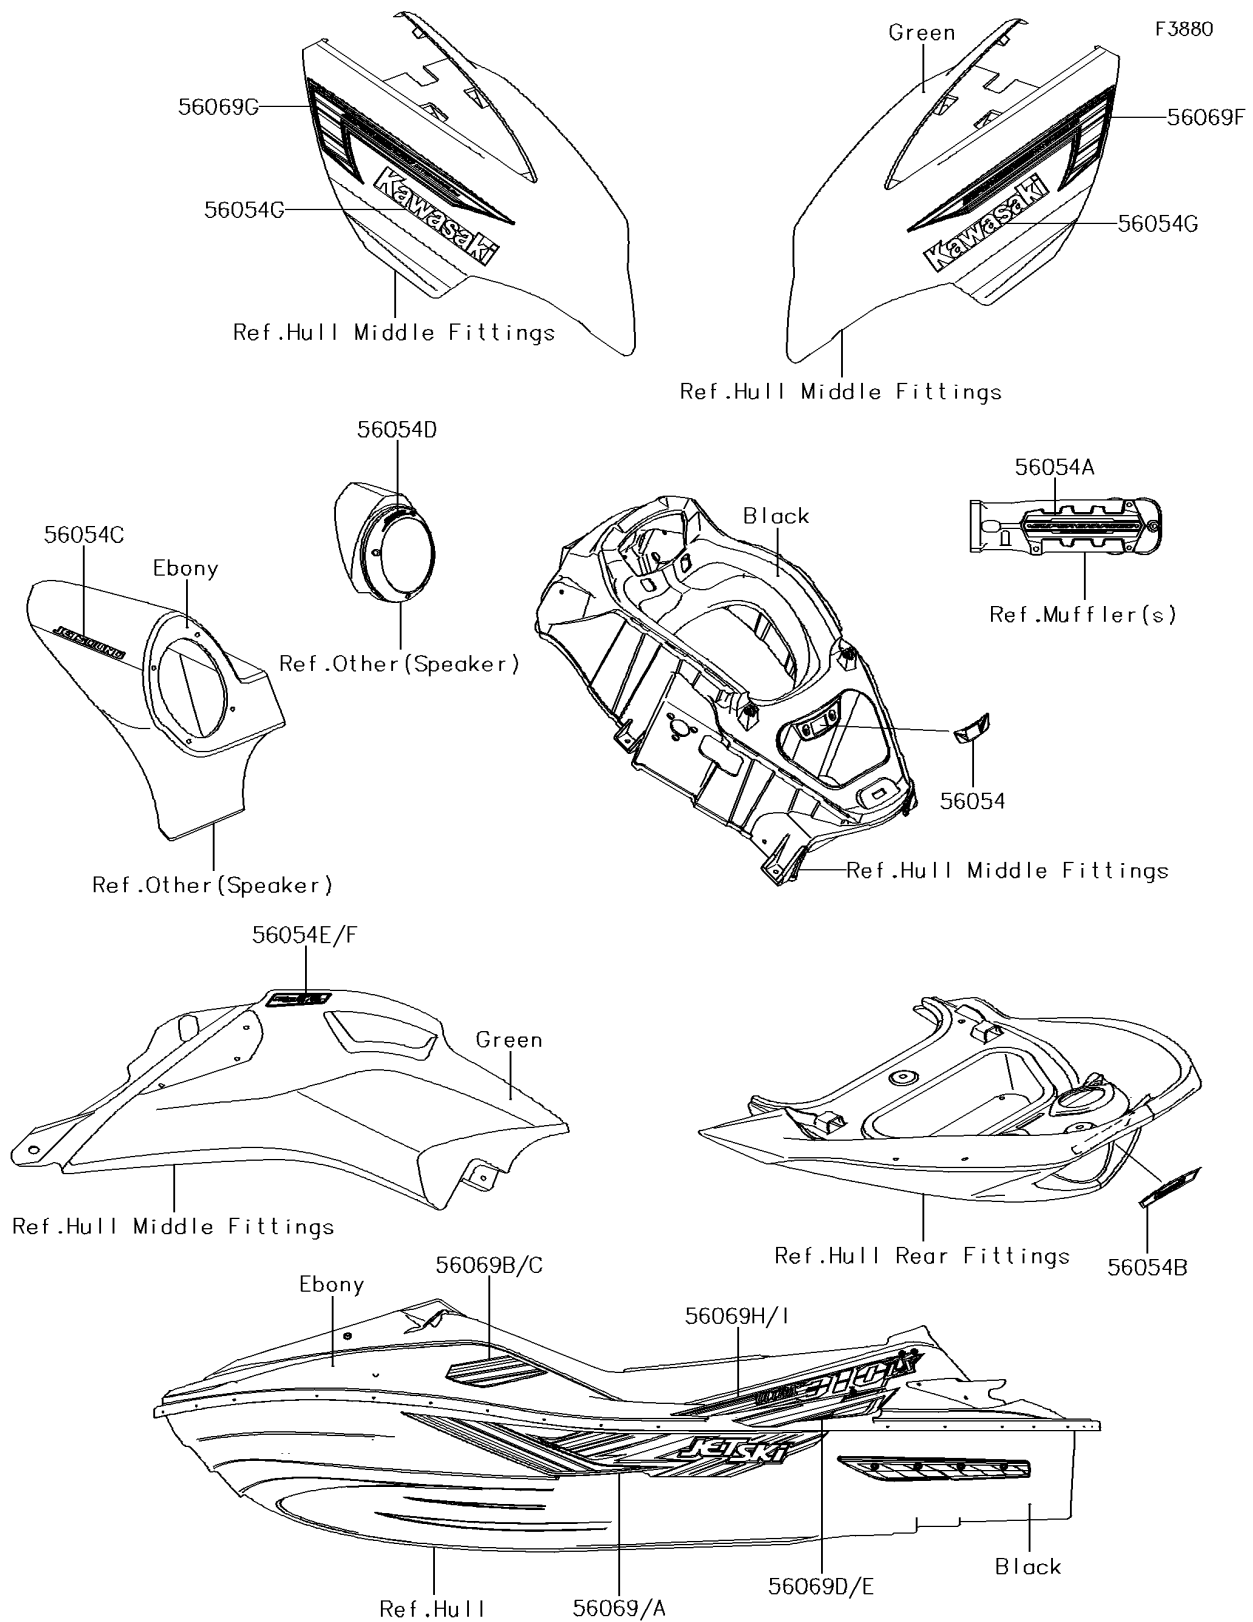

2014 JET SKI® ULTRA® 310LX

PARTS DIAGRAM

Decals(MEF)

2014 JET SKI® ULTRA® 310LX

PARTS LIST

Decals(MEF)

ITEM NAME

PART NUMBER

QUANTITY
