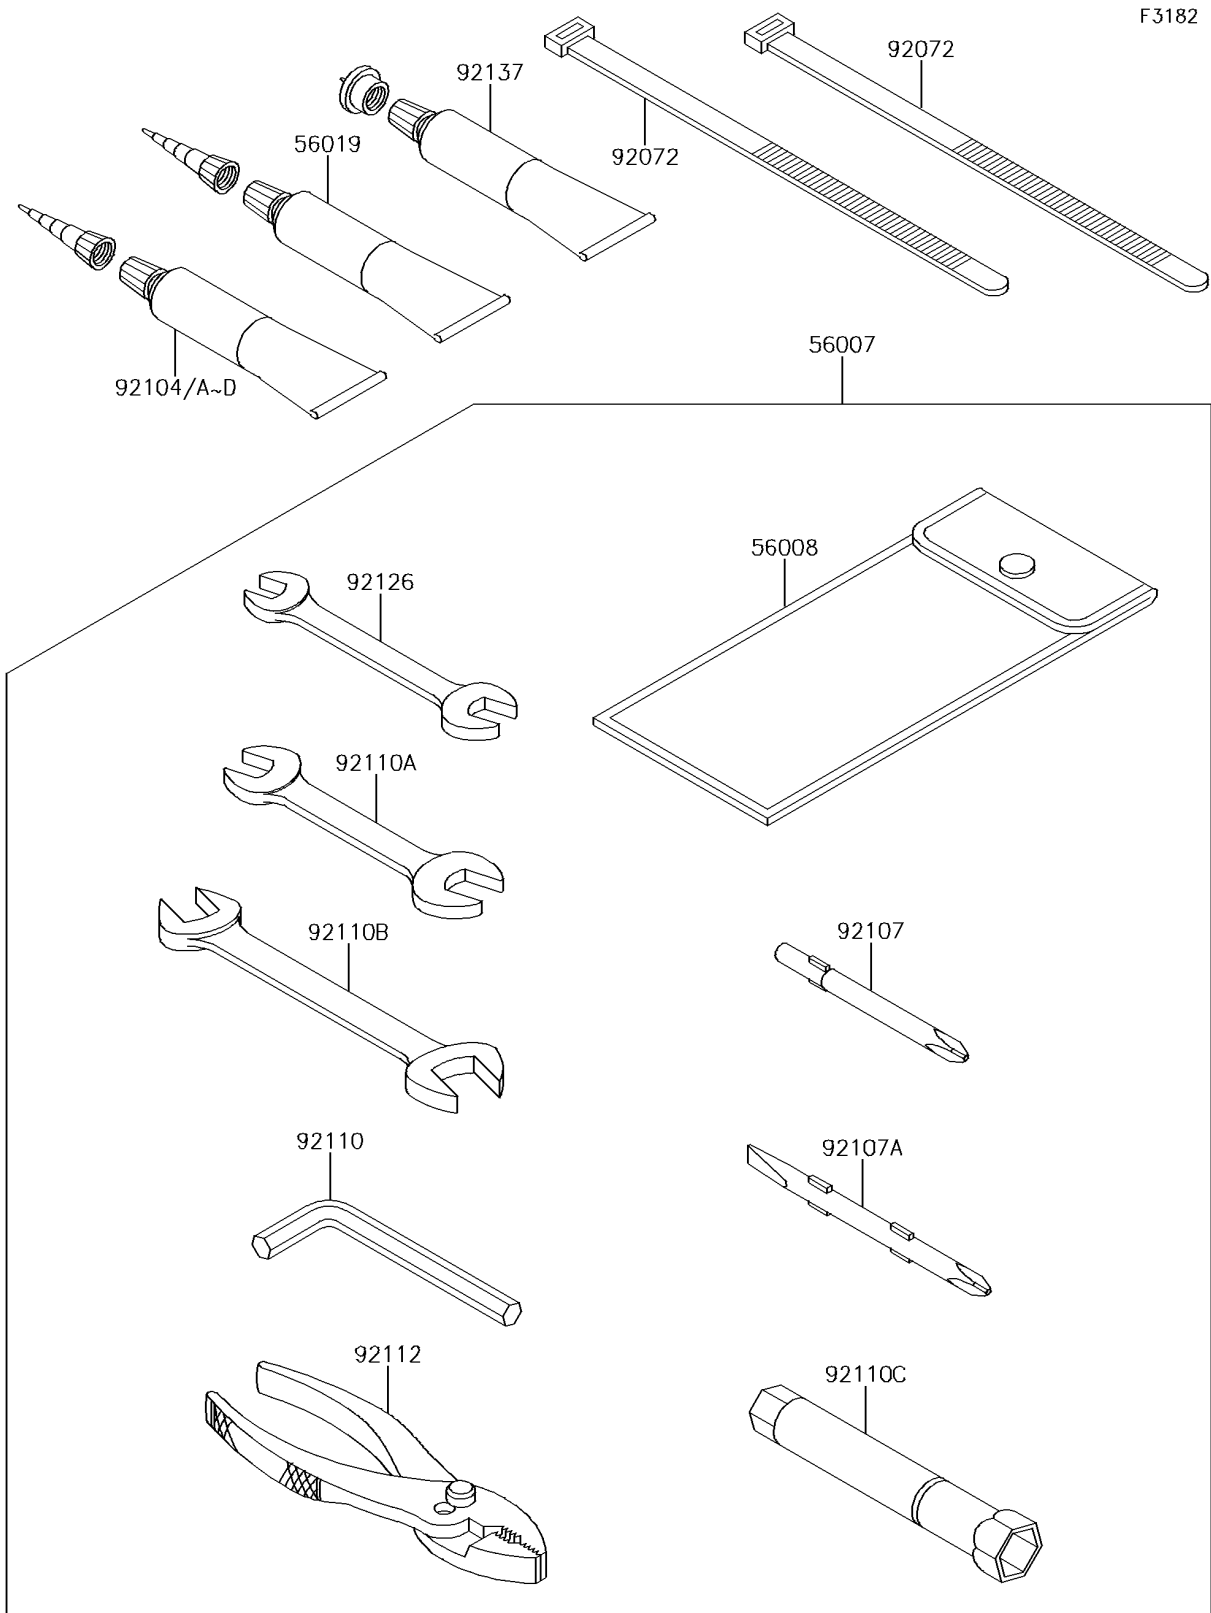

2015 JET SKI® ULTRA® 310LX

PARTS DIAGRAM

Owner's Tools

2015 JET SKI® ULTRA® 310LX

PARTS LIST

Owner's Tools

ITEM NAME

PART NUMBER

QUANTITY
