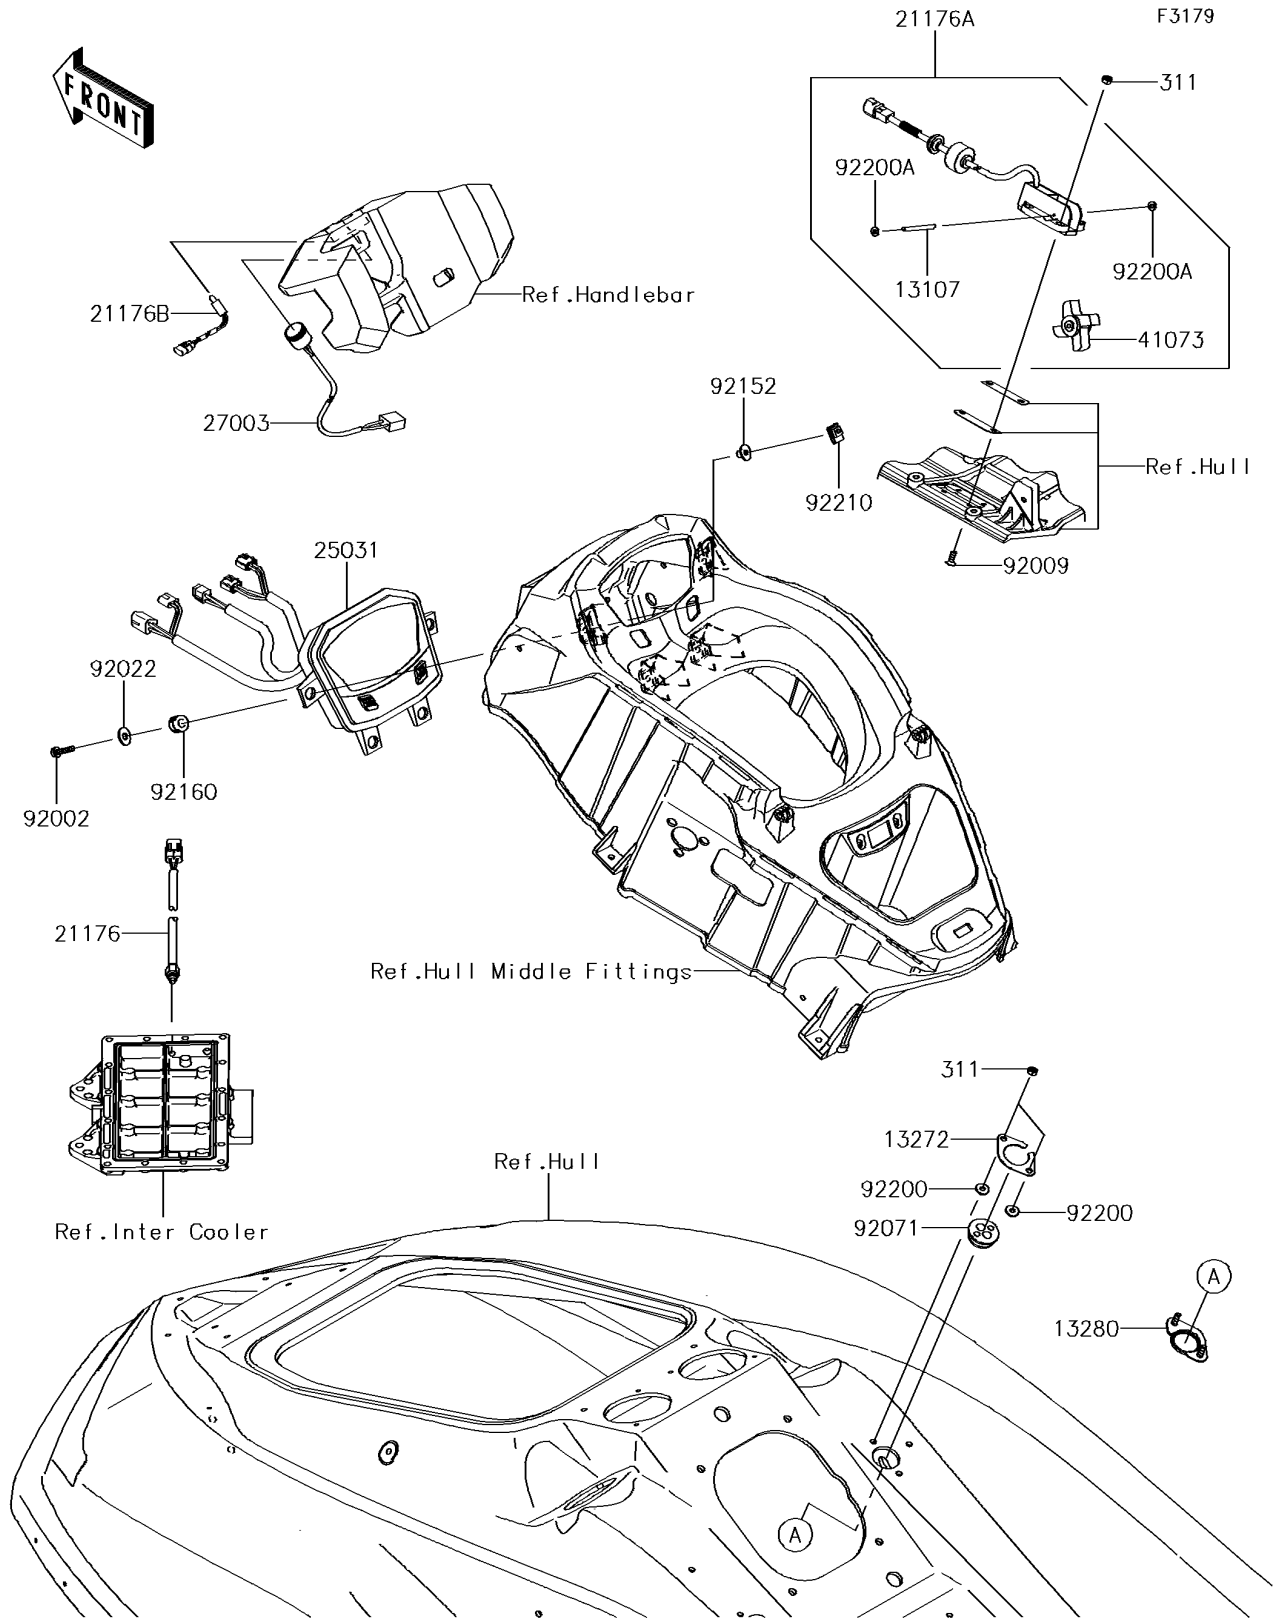

2015 JET SKI® ULTRA® 310LX

PARTS DIAGRAM

Meters

2015 JET SKI® ULTRA® 310LX

PARTS LIST

Meters

ITEM NAME

PART NUMBER

QUANTITY
