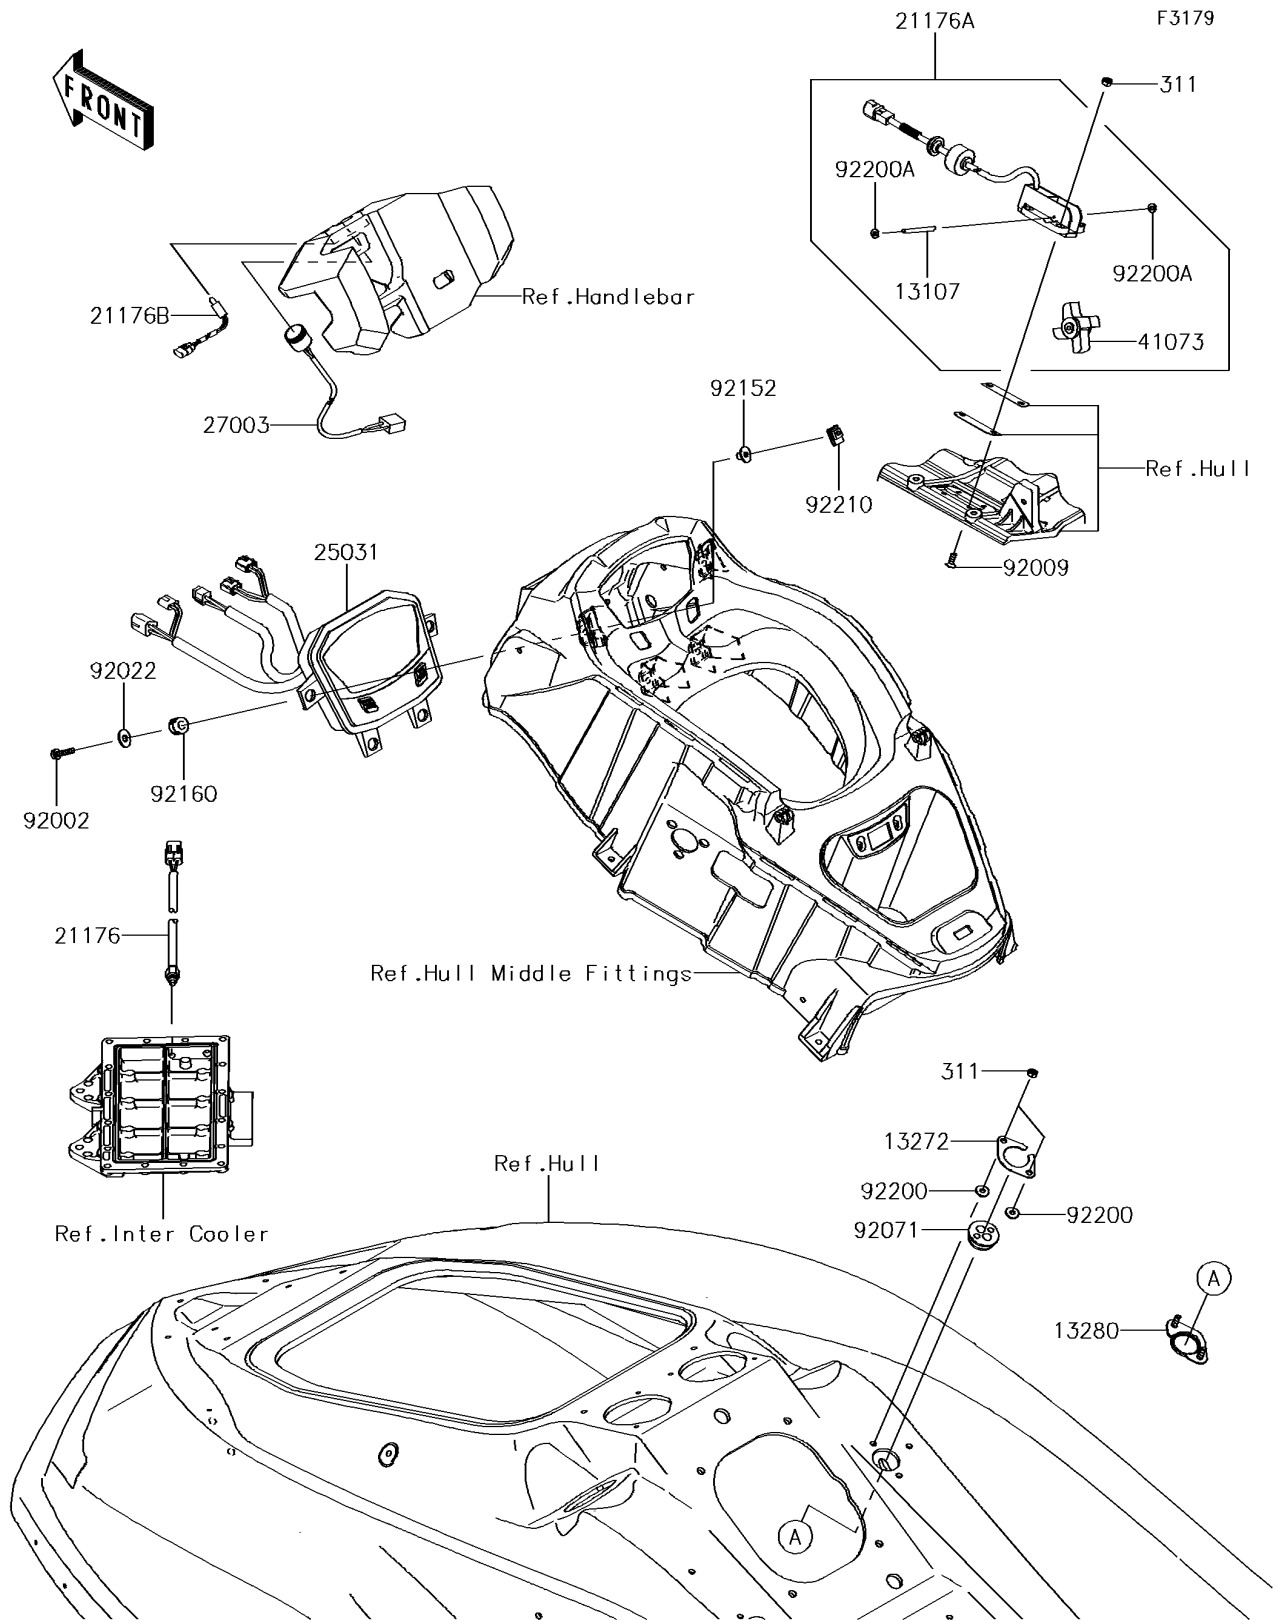

2018 JET SKI® ULTRA® 310LX

PARTS DIAGRAM

Meters

2018 JET SKI® ULTRA® 310LX

PARTS LIST

Meters

Kawasaki
Let the Good Times Roll®

ITEM NAME

PART NUMBER

QUANTITY
