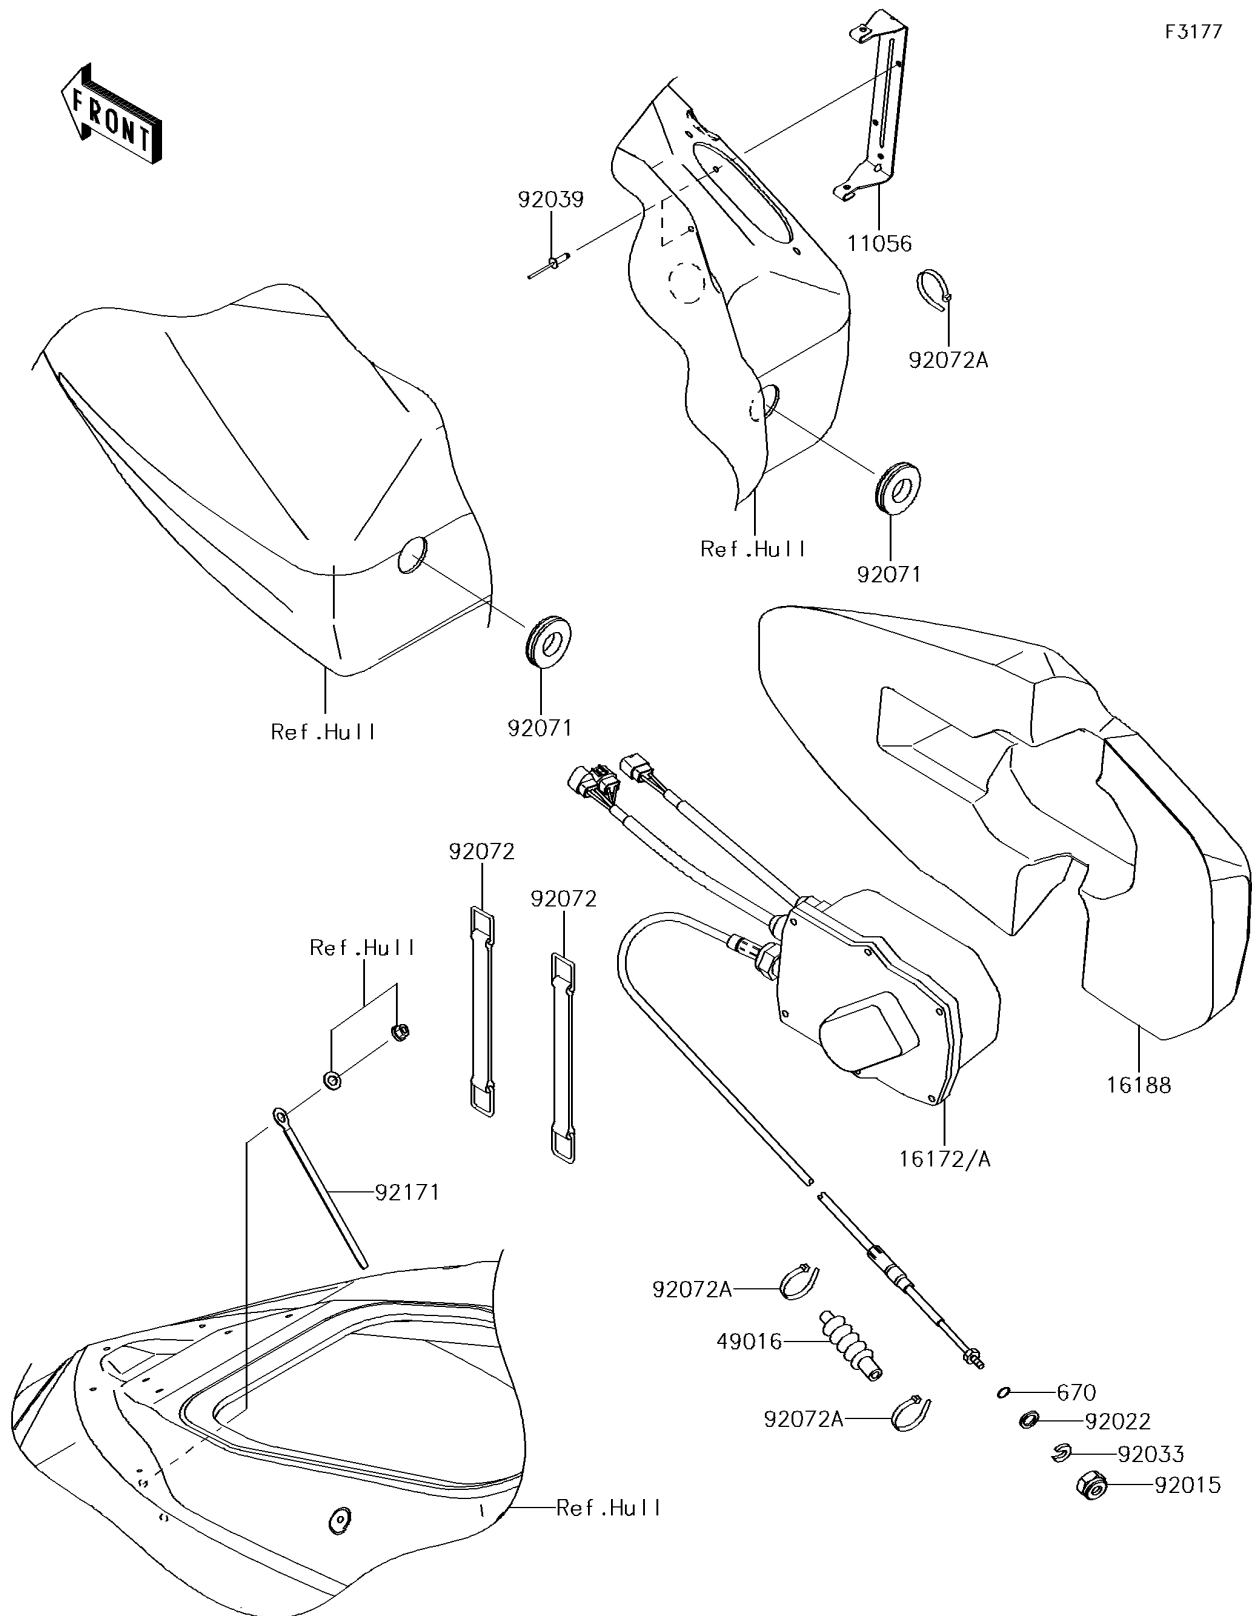

2018 JET SKI® ULTRA® 310LX

PARTS DIAGRAM

Control

F3177

2018 JET SKI® ULTRA® 310LX

PARTS LIST

Control

ITEM NAME

PART NUMBER

QUANTITY
