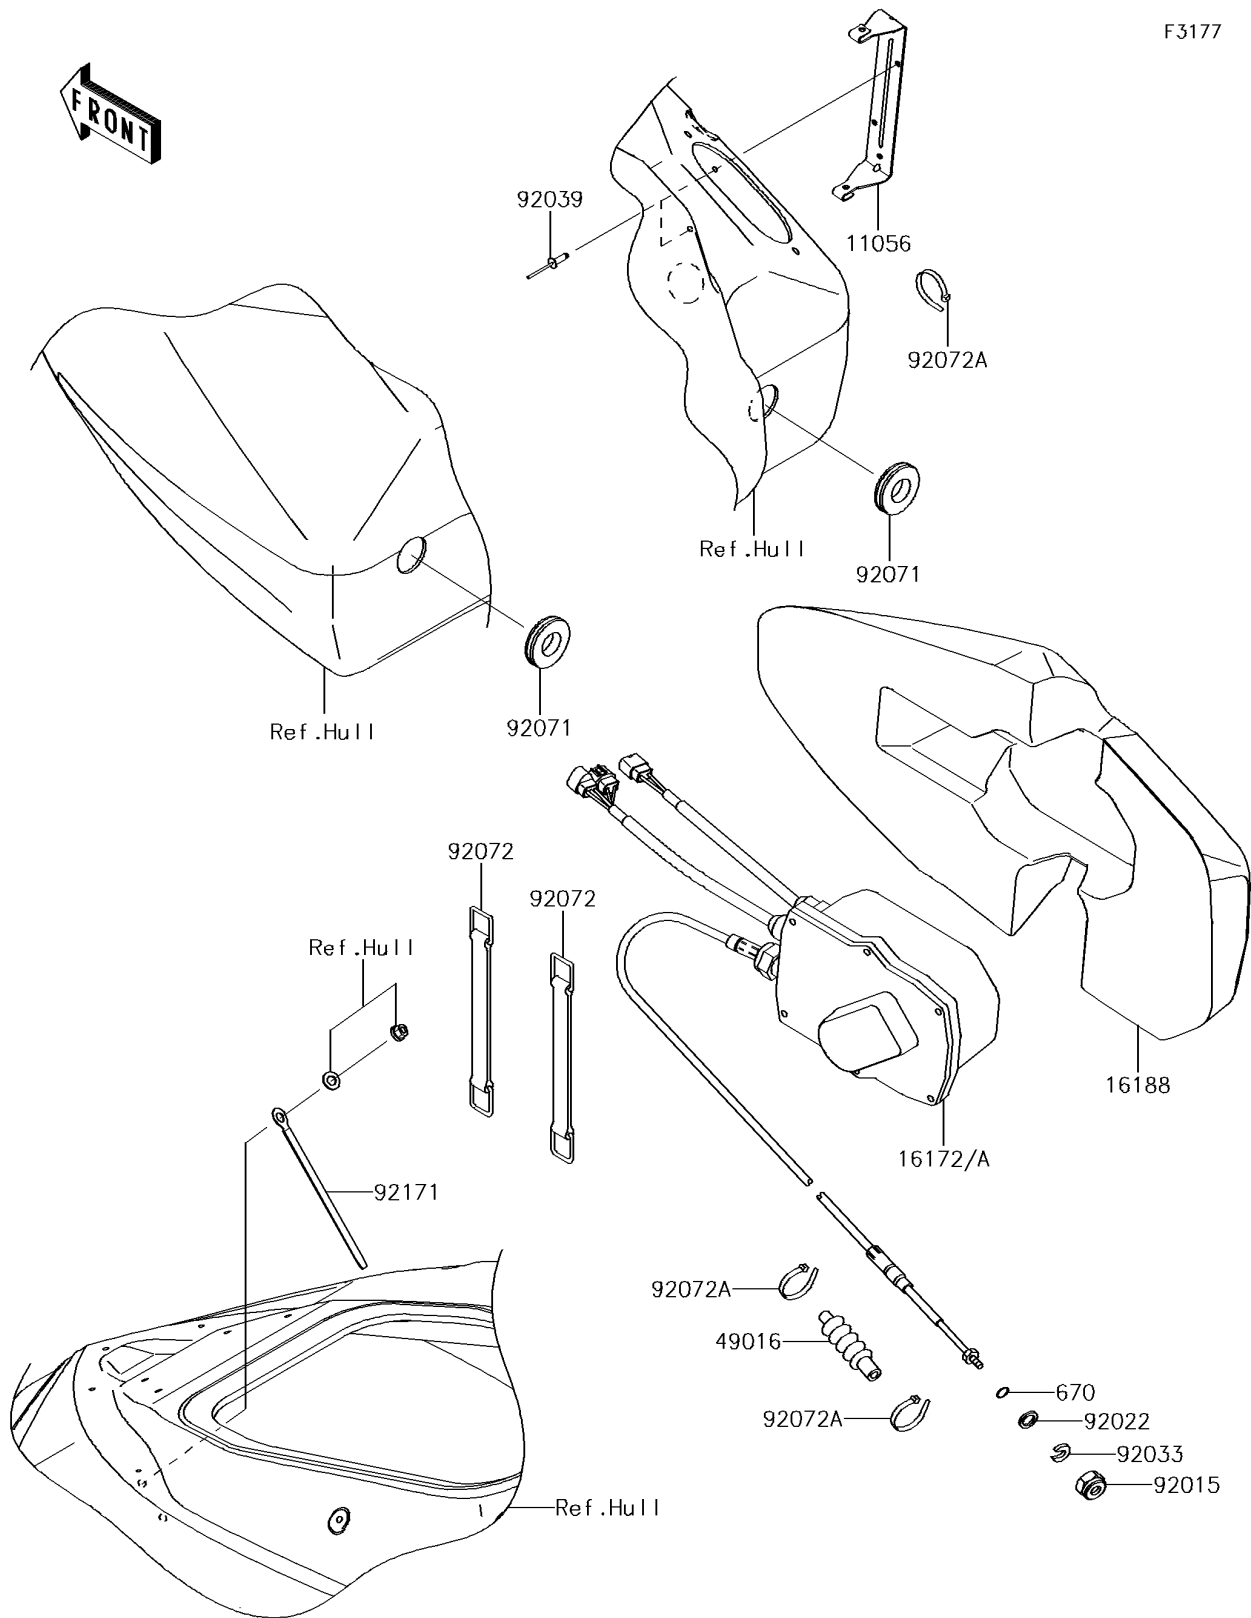

2015 JET SKI® ULTRA® 310LX

PARTS DIAGRAM

Control

F3177

2015 JET SKI® ULTRA® 310LX

PARTS LIST

Control

ITEM NAME

PART NUMBER

QUANTITY
