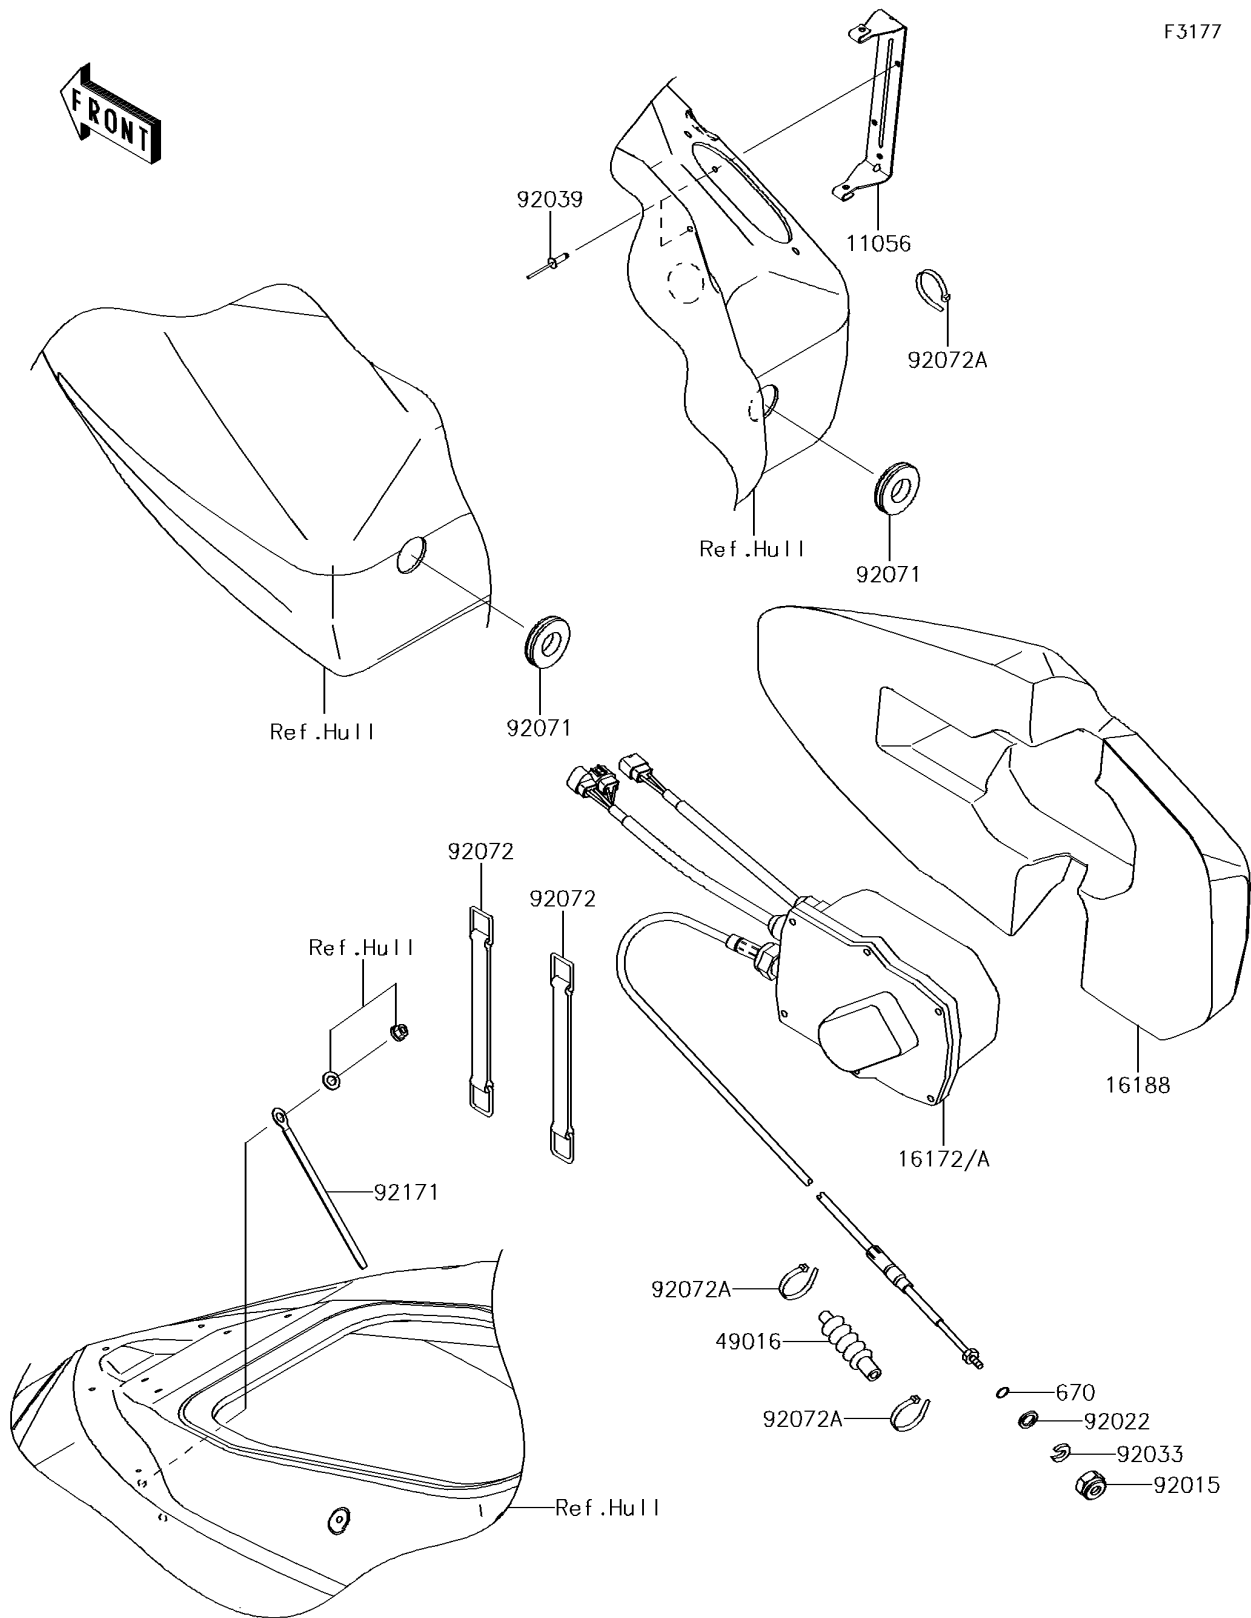

2014 JET SKI® ULTRA® 310LX

PARTS DIAGRAM

Control

F3177

2014 JET SKI® ULTRA® 310LX

PARTS LIST

Control

ITEM NAME

PART NUMBER

QUANTITY
