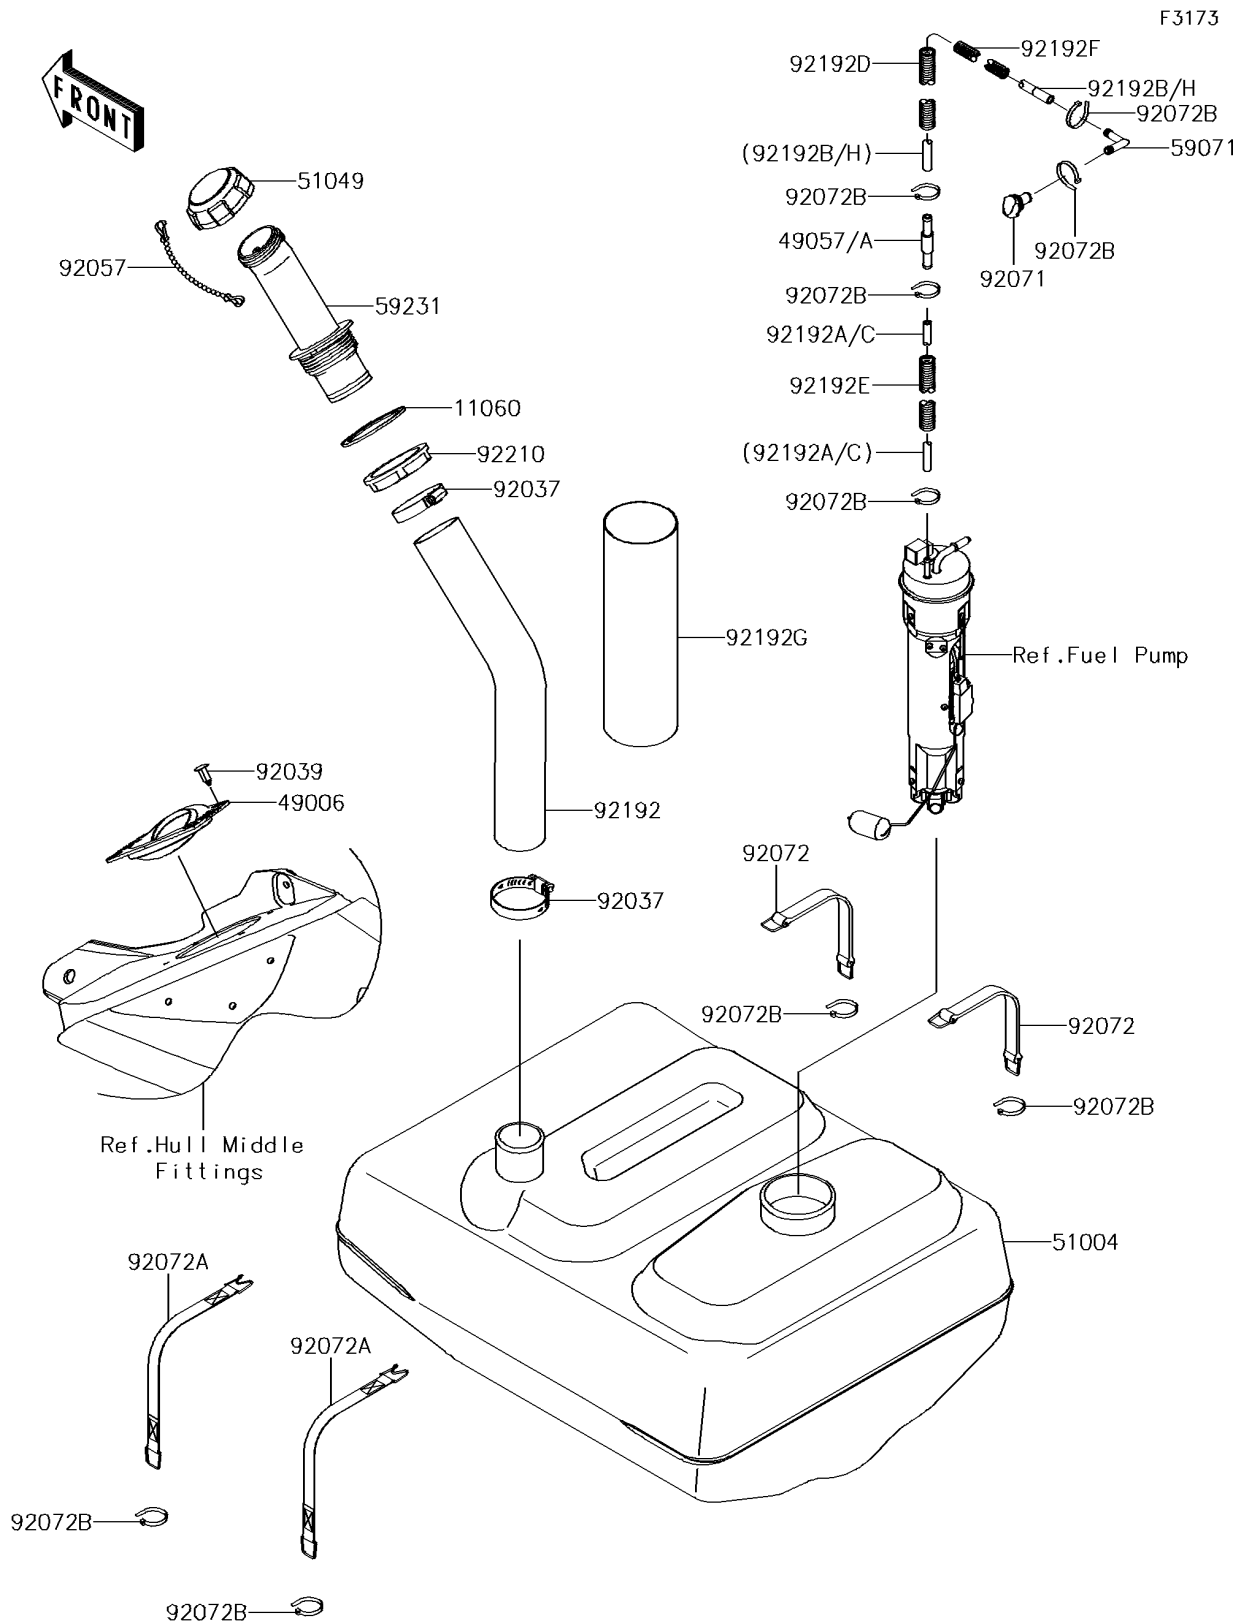

2015 JET SKI® ULTRA® 310LX

PARTS DIAGRAM

Fuel Tank

2015 JET SKI® ULTRA® 310LX

PARTS LIST

Fuel Tank

ITEM NAME

PART NUMBER

QUANTITY
