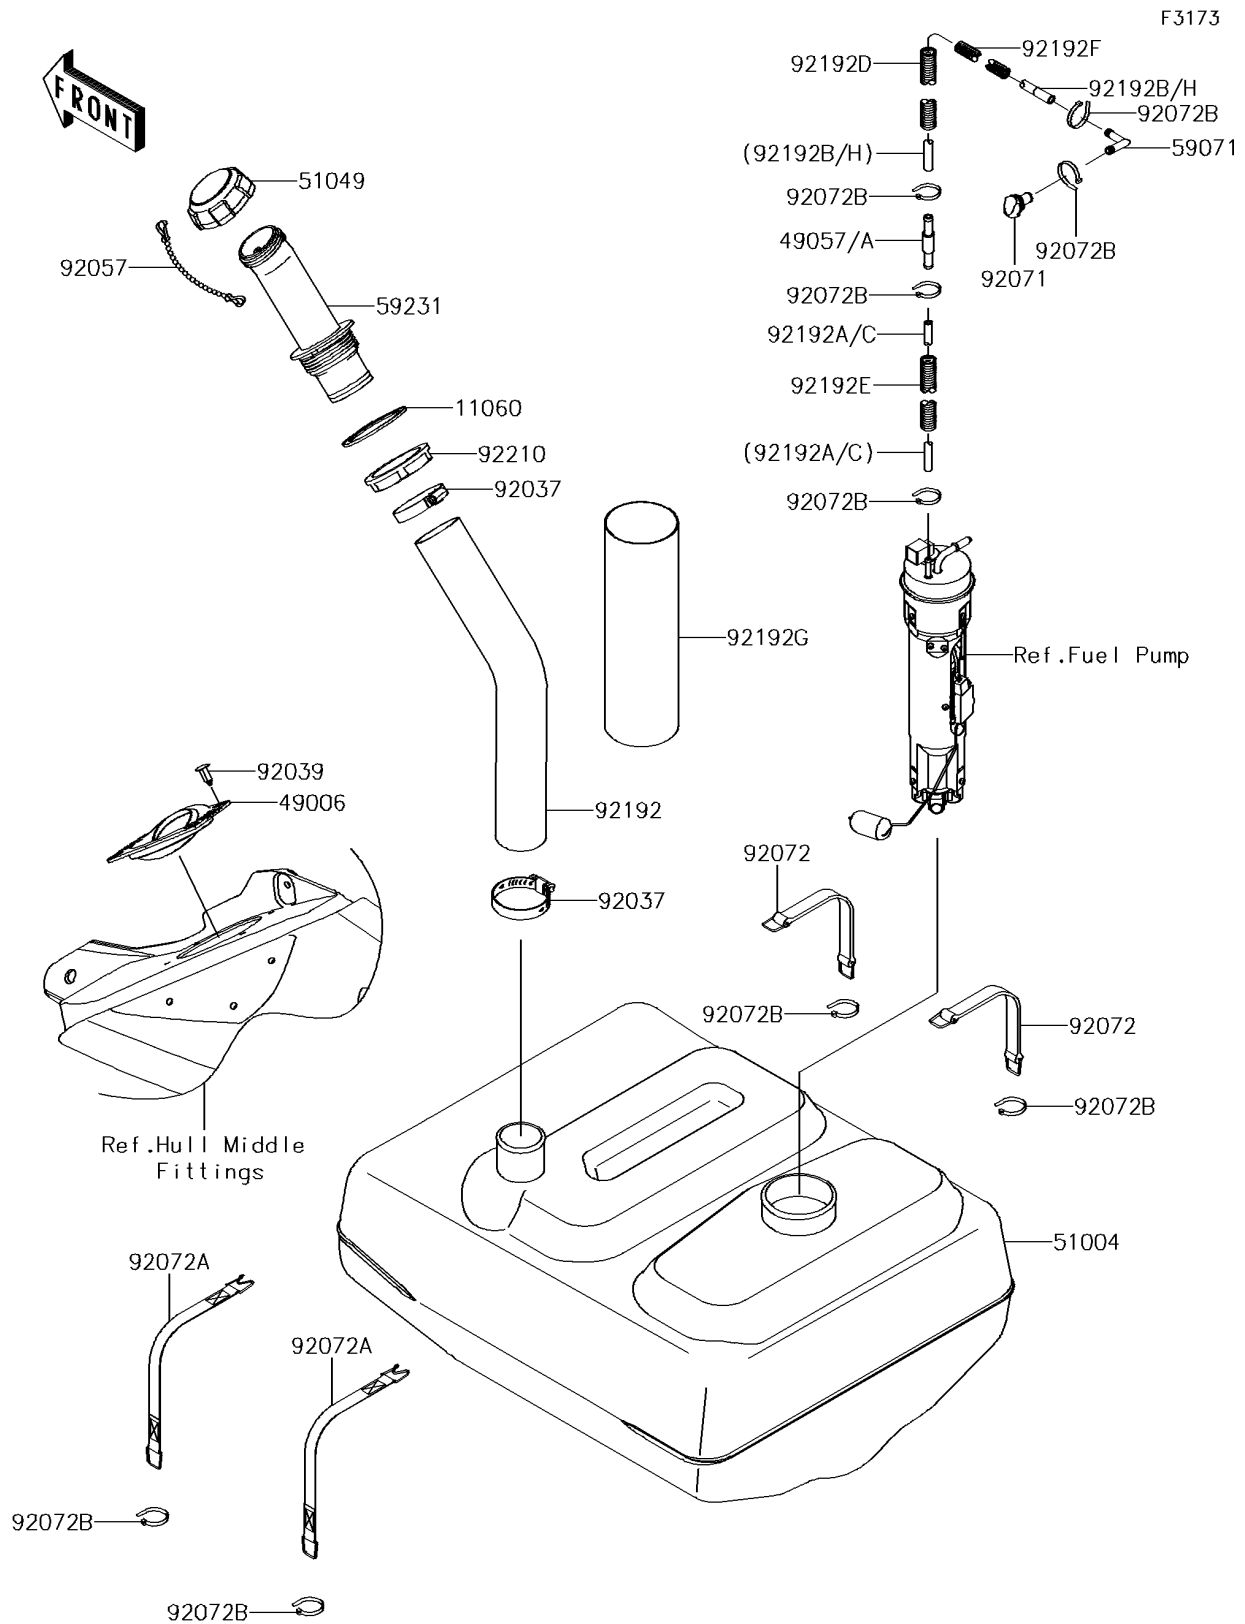

2014 JET SKI® ULTRA® 310LX

PARTS DIAGRAM

Fuel Tank

2014 JET SKI® ULTRA® 310LX

PARTS LIST

Fuel Tank

ITEM NAME

PART NUMBER

QUANTITY
