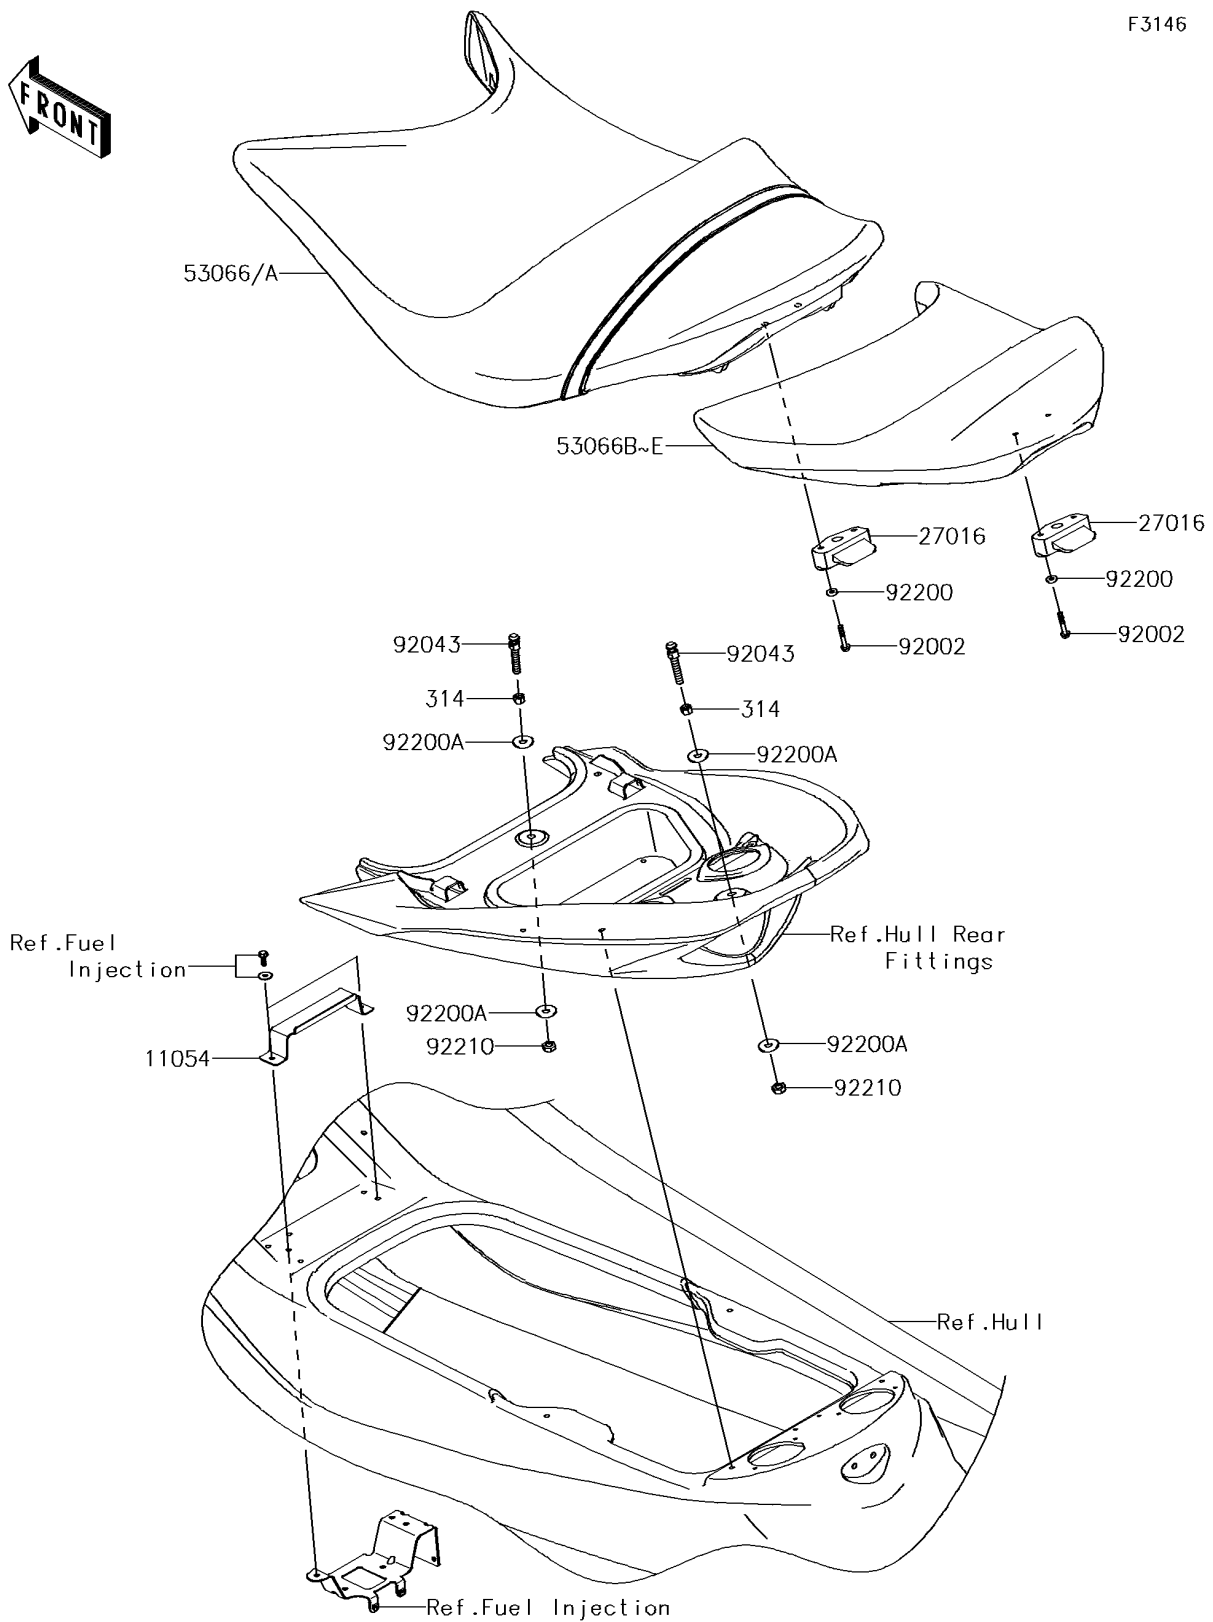

2014 JET SKI® ULTRA® 310LX

PARTS DIAGRAM

Seat

F3146

2014 JET SKI® ULTRA® 310LX

PARTS LIST

Seat

ITEM NAME

PART NUMBER

QUANTITY
