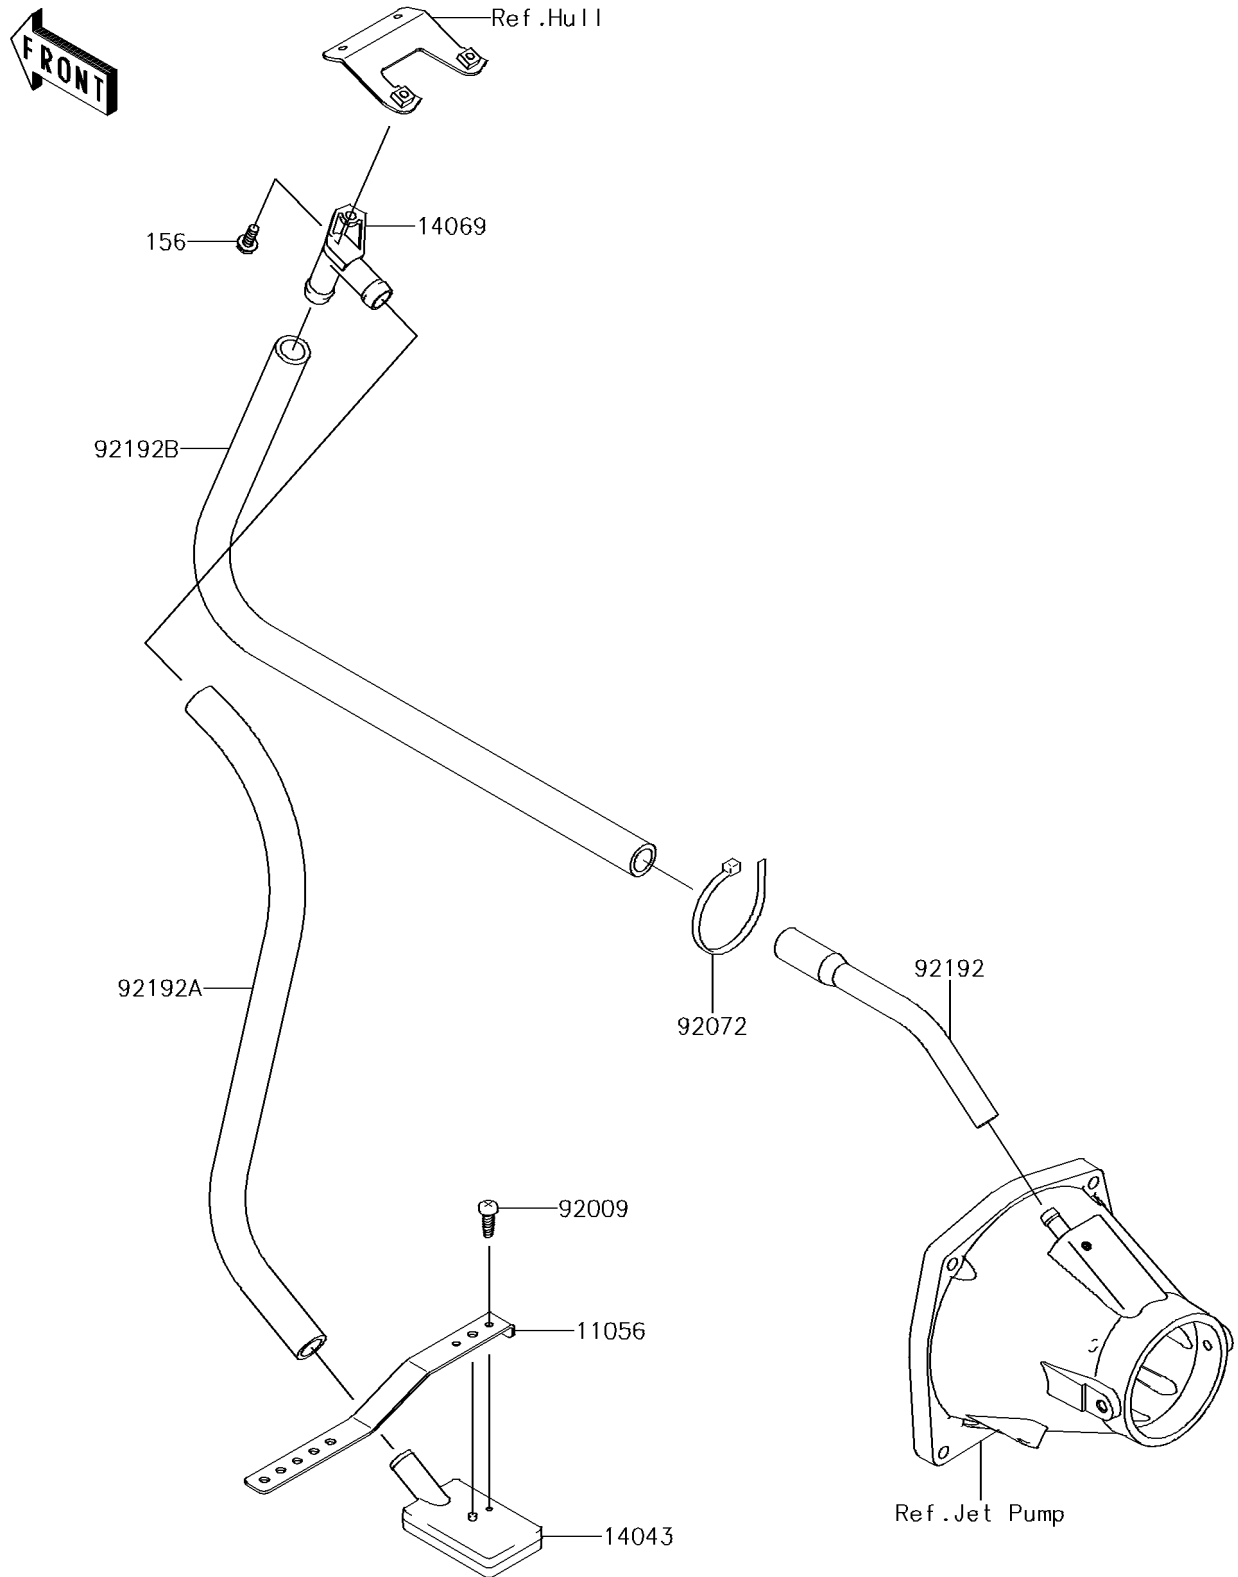

2014 JET SKI® ULTRA® 310LX

PARTS DIAGRAM

Bilge System

F3145

2014 JET SKI® ULTRA® 310LX

PARTS LIST

Bilge System

ITEM NAME

PART NUMBER

QUANTITY
