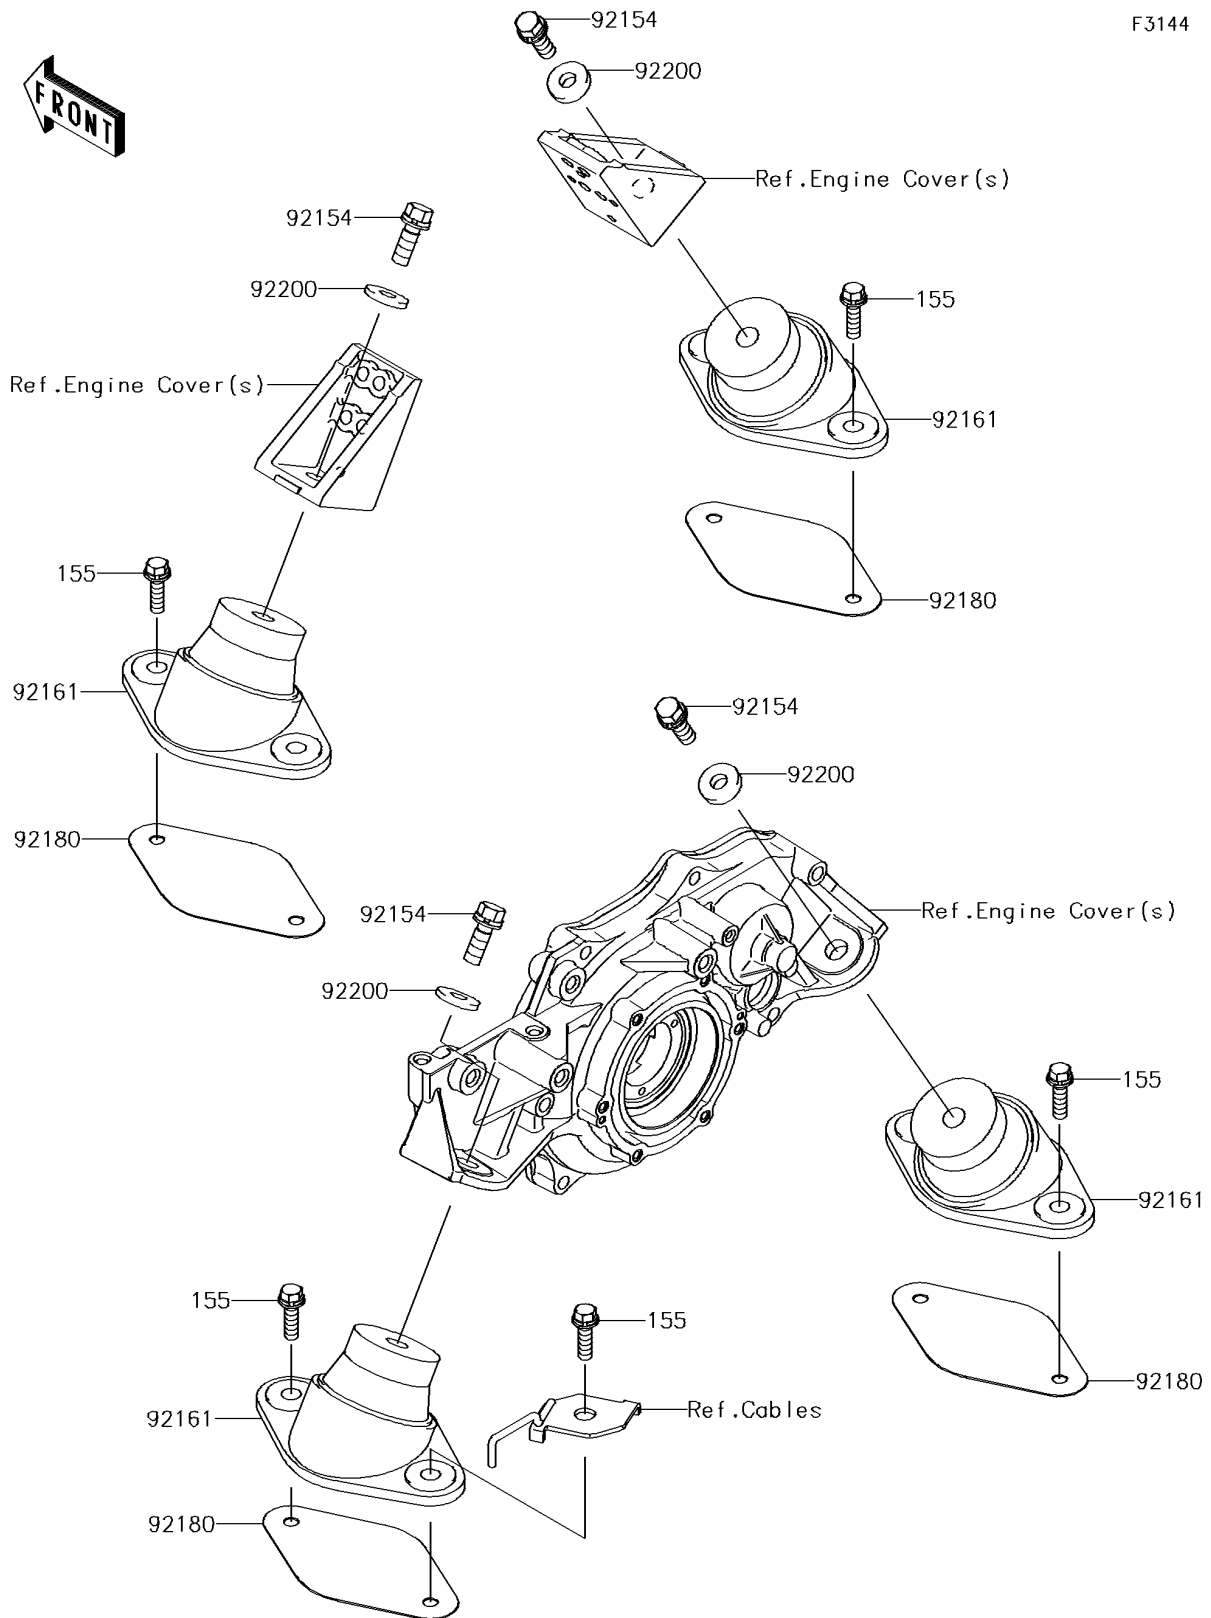

2015 JET SKI® ULTRA® 310LX

PARTS DIAGRAM

Engine Mount

2015 JET SKI® ULTRA® 310LX

PARTS LIST Engine Mount

ITEM NAME	PART NUMBER	QUANTITY
-----------	-------------	----------
