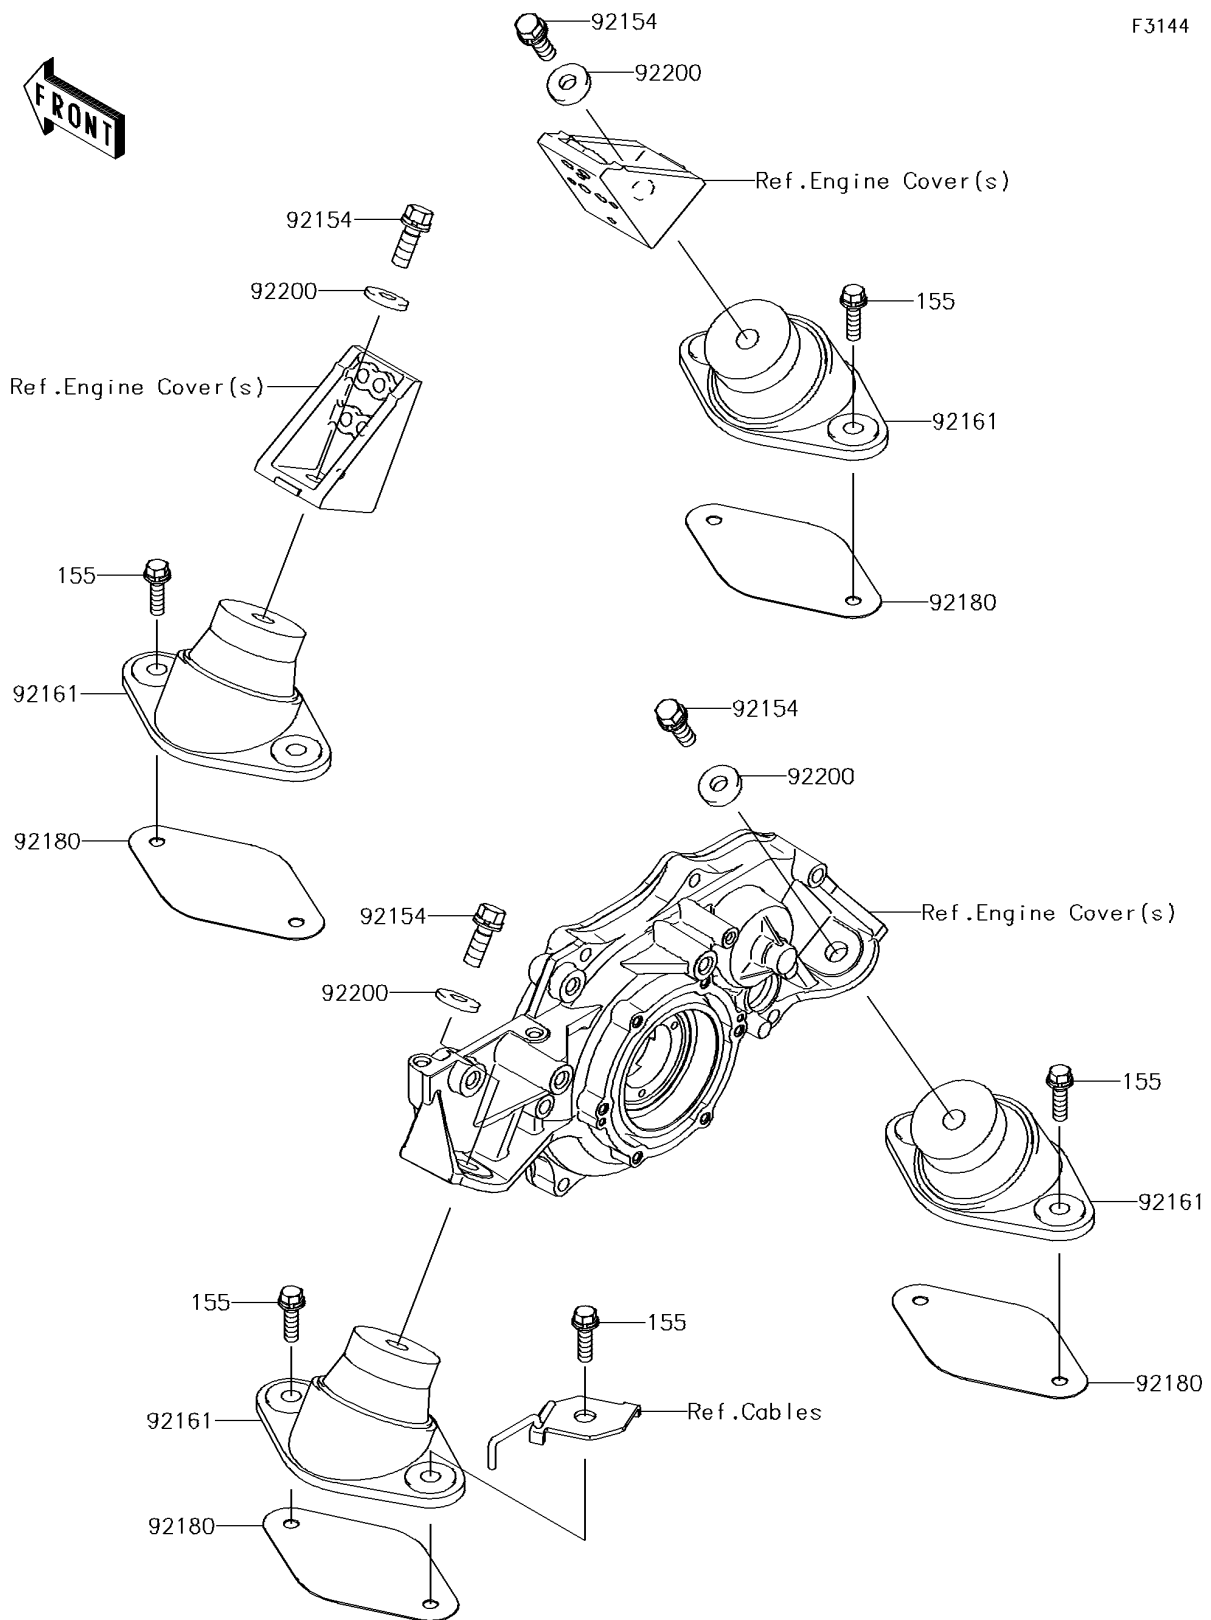

2018 JET SKI® ULTRA® 310LX

PARTS DIAGRAM

Engine Mount

2018 JET SKI® ULTRA® 310LX

PARTS LIST Engine Mount

ITEM NAME

PART NUMBER

QUANTITY
