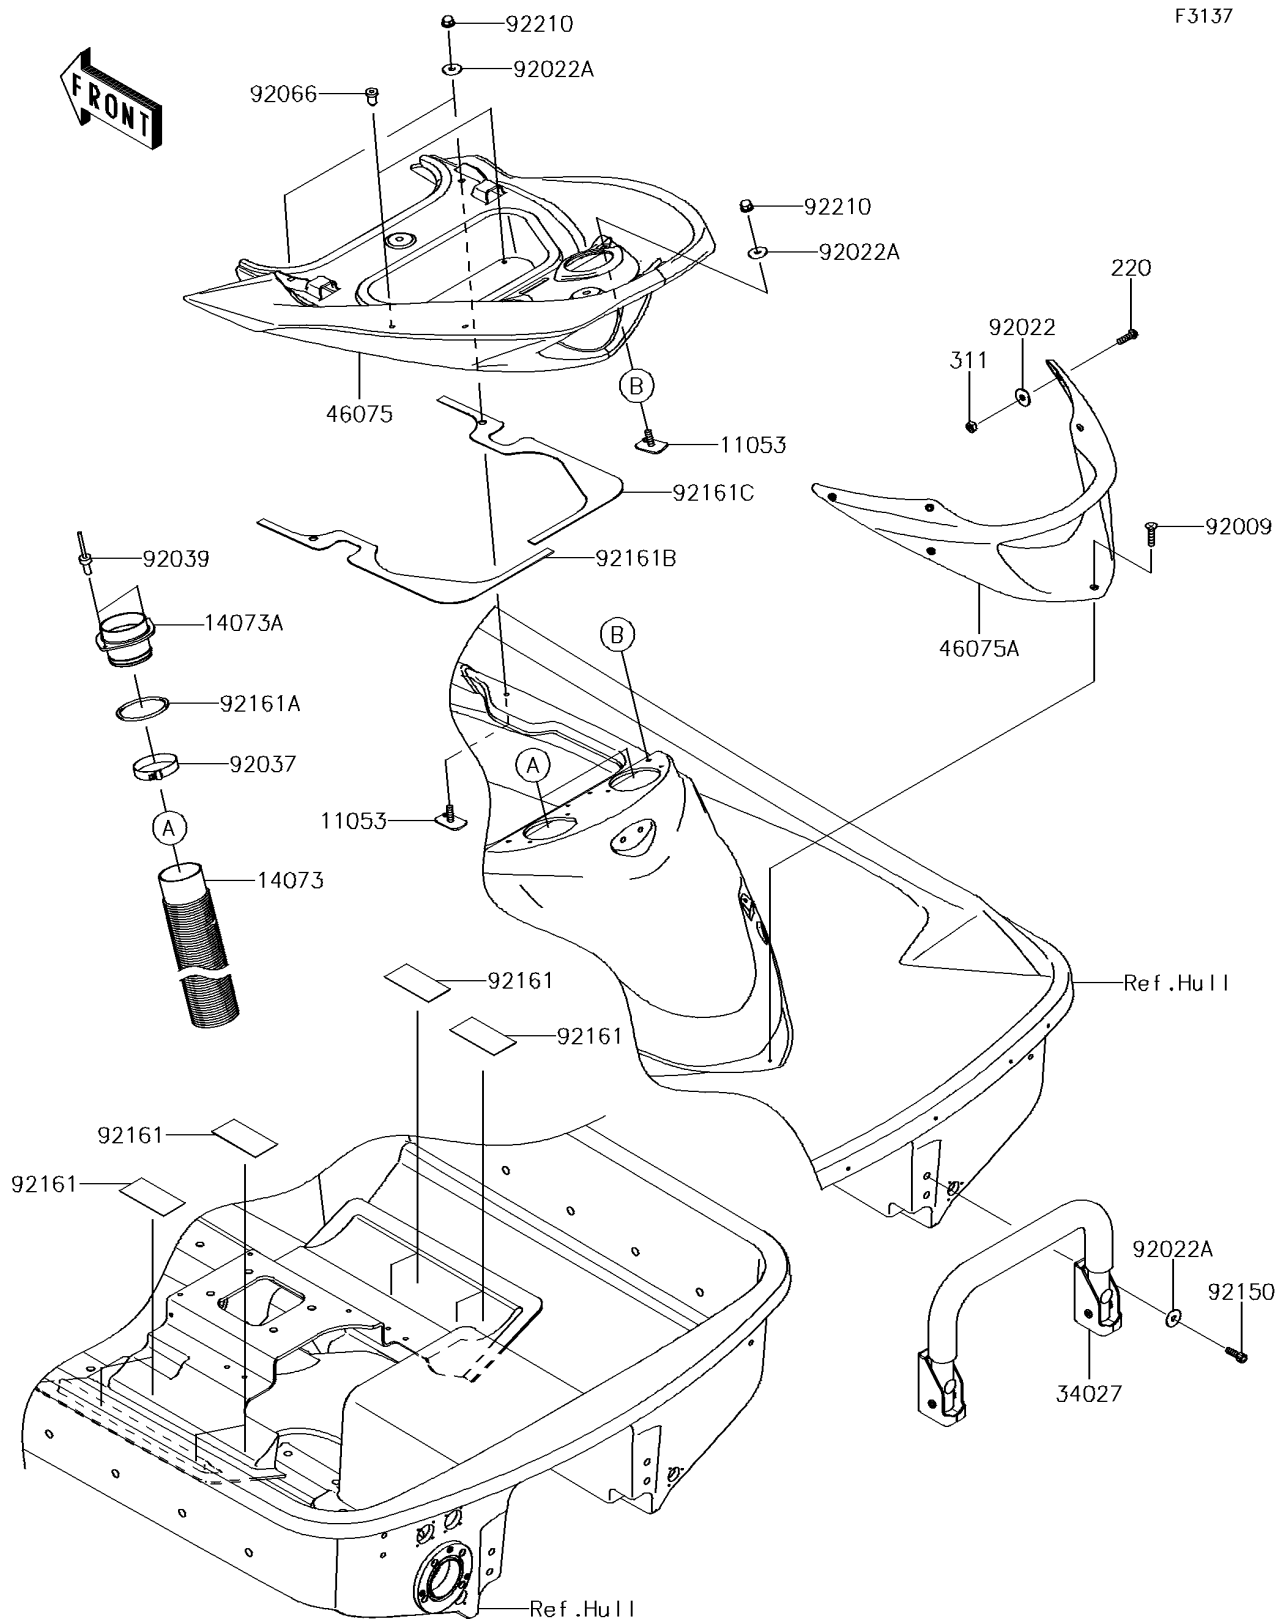

2015 JET SKI® ULTRA® 310LX

PARTS DIAGRAM

Hull Rear Fittings

F3137

2015 JET SKI® ULTRA® 310LX

PARTS LIST

Hull Rear Fittings

ITEM NAME

PART NUMBER

QUANTITY
