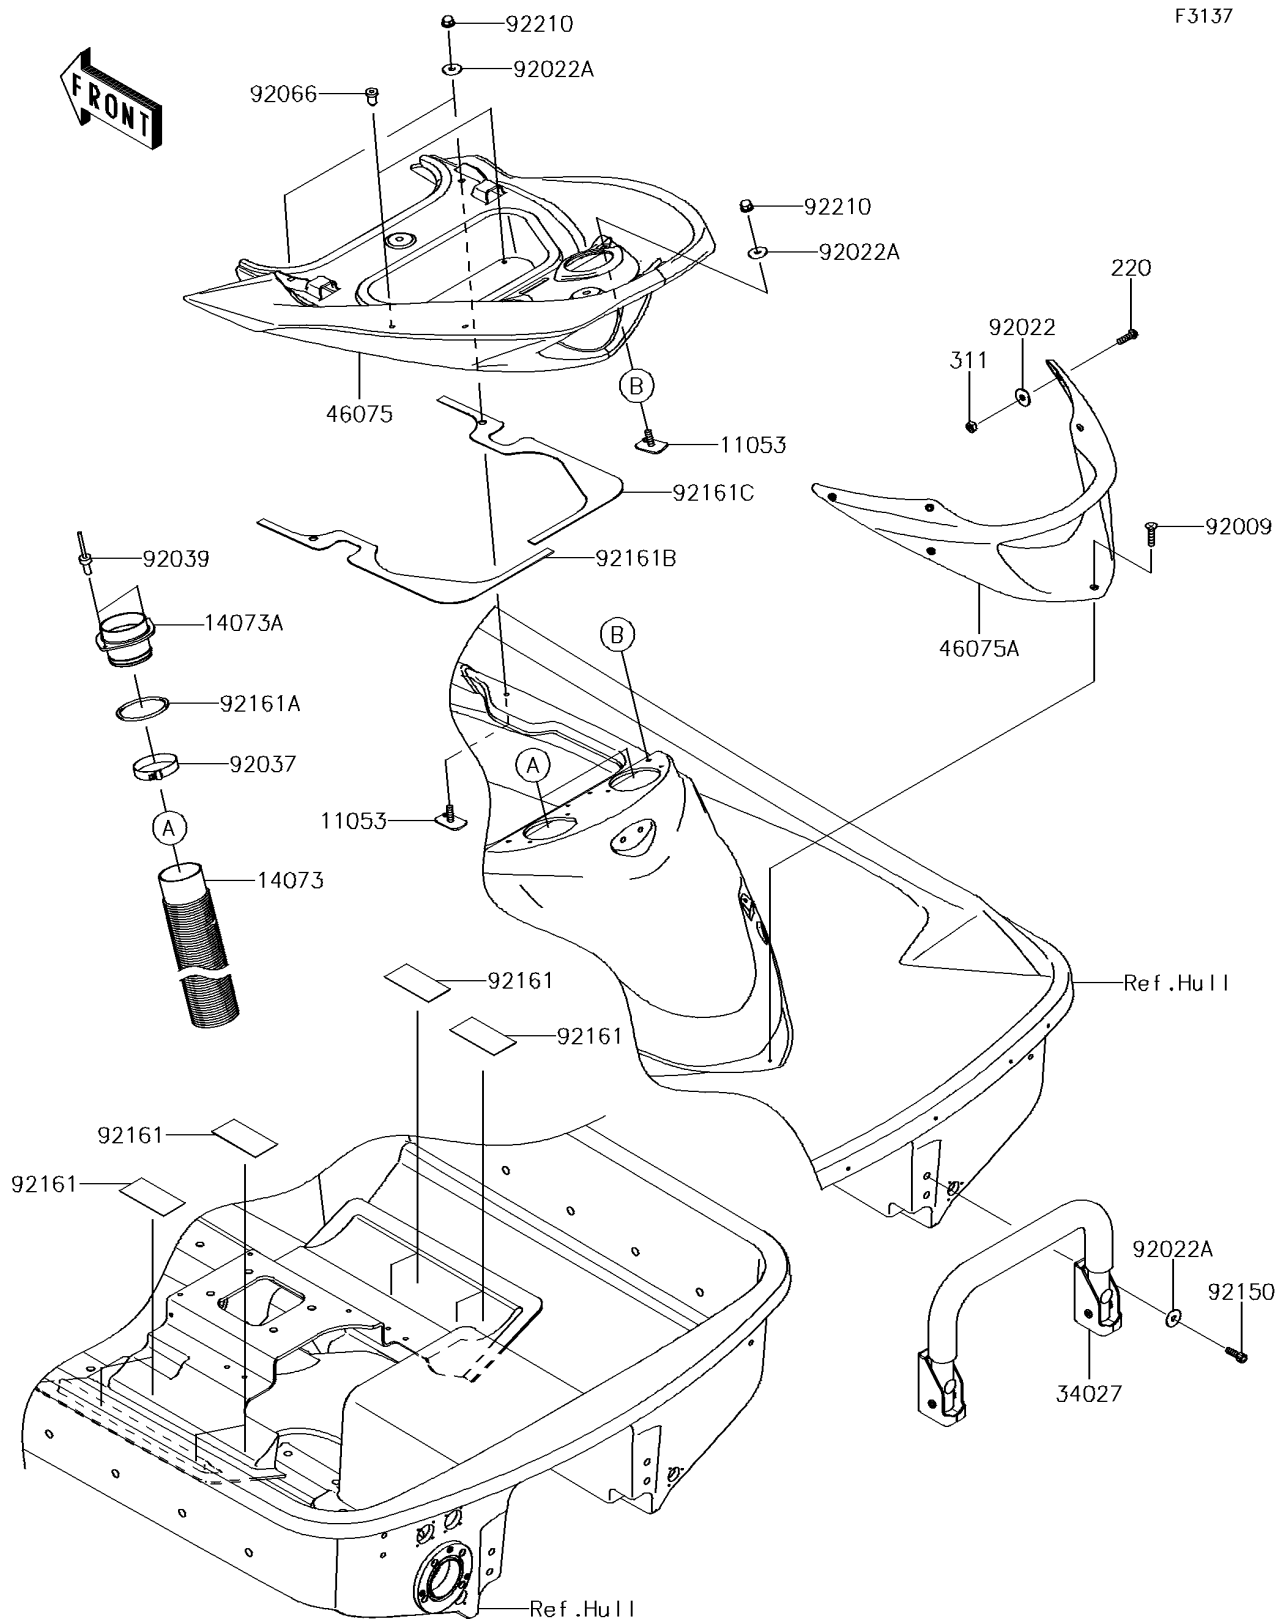

2018 JET SKI® ULTRA® 310LX

PARTS DIAGRAM

Hull Rear Fittings

F3137

2018 JET SKI® ULTRA® 310LX

PARTS LIST

Hull Rear Fittings

ITEM NAME

PART NUMBER

QUANTITY
