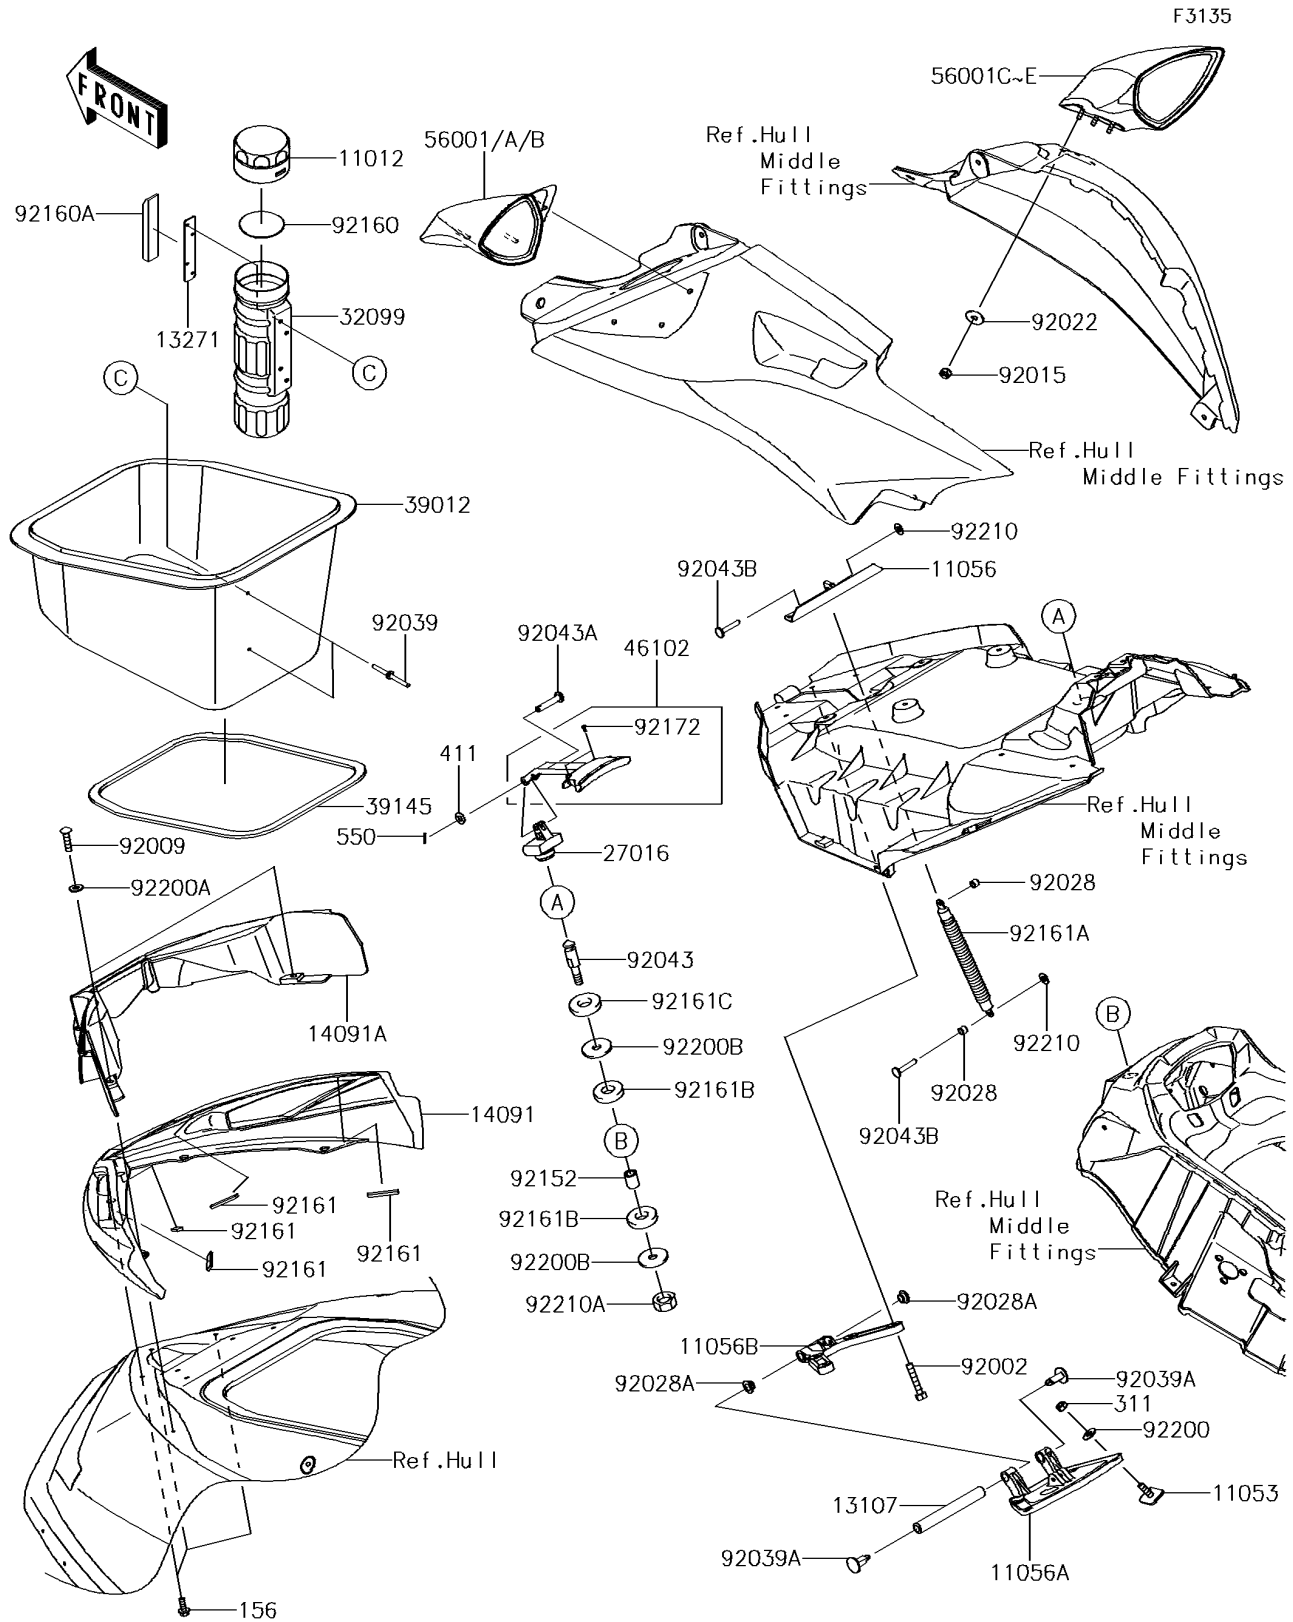

2014 JET SKI® ULTRA® 310LX

PARTS DIAGRAM

Hull Front Fittings

2014 JET SKI® ULTRA® 310LX

PARTS LIST

Hull Front Fittings

ITEM NAME

PART NUMBER

QUANTITY
