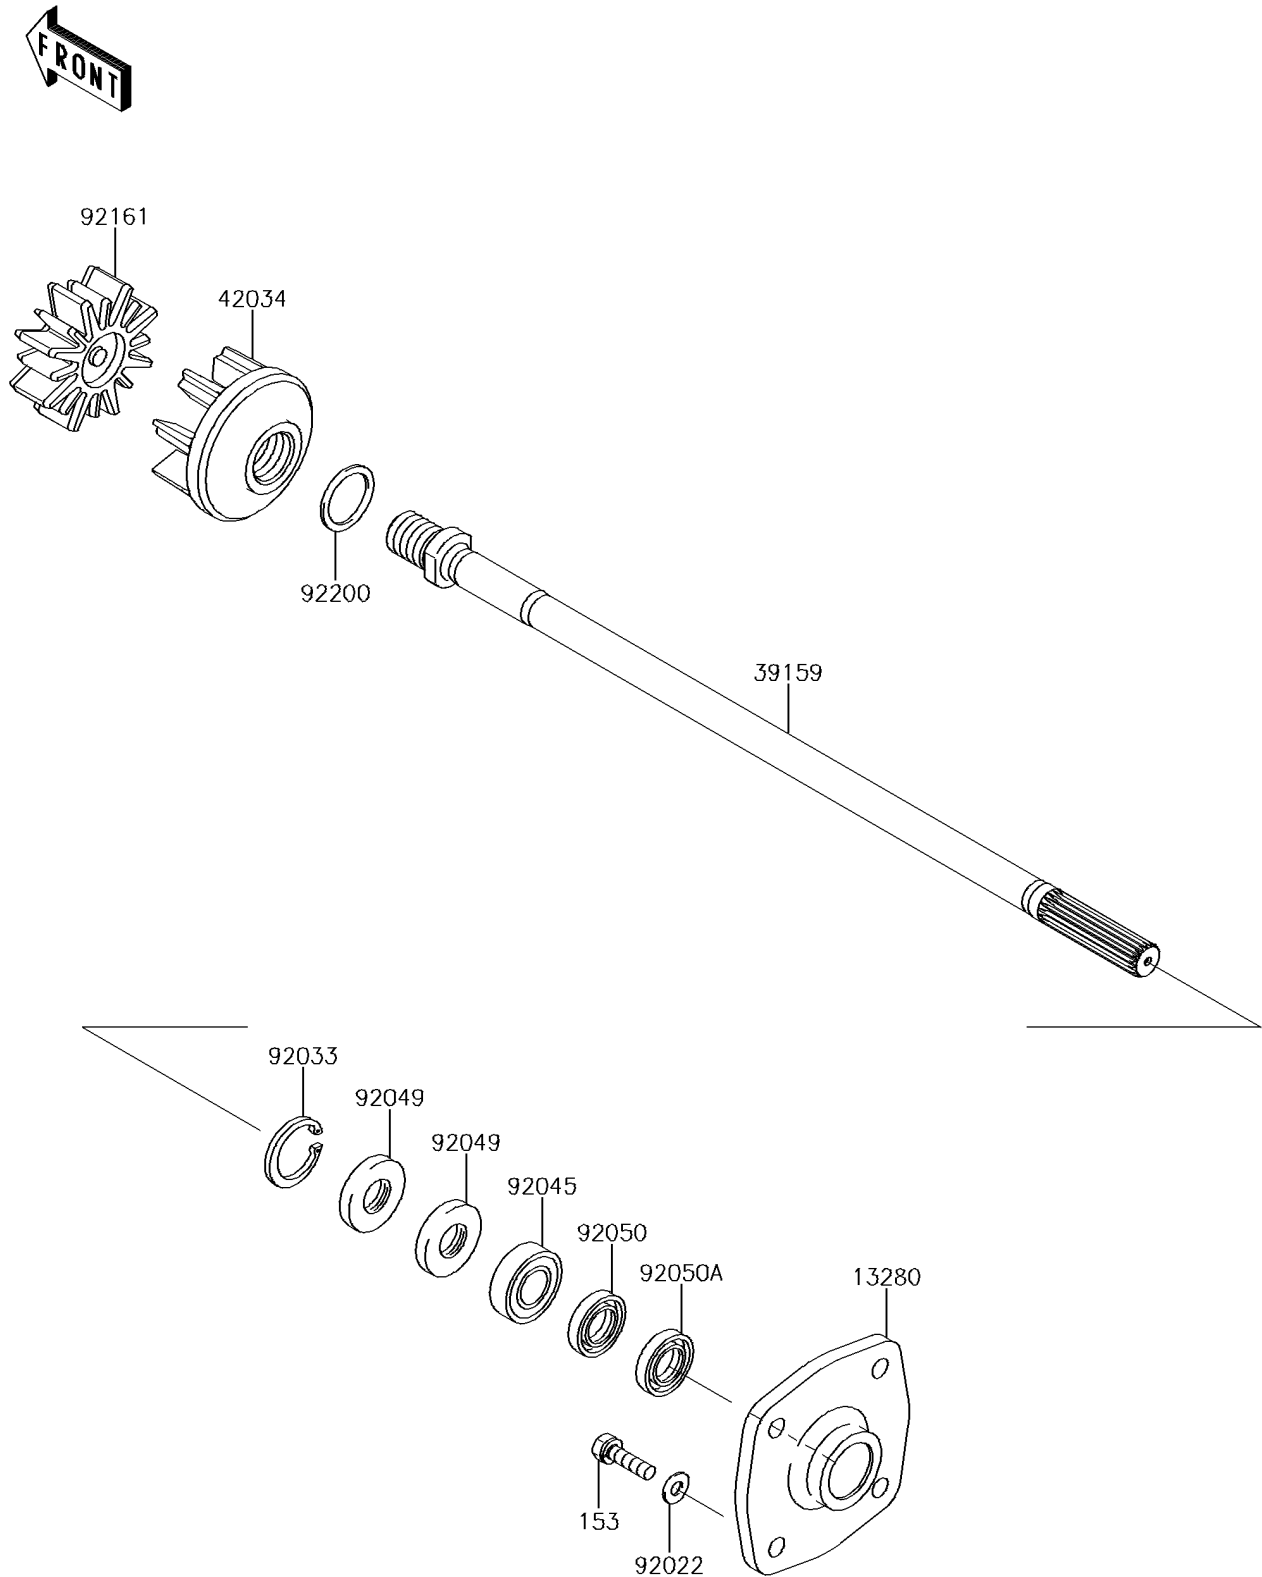

2015 JET SKI® ULTRA® 310LX

PARTS DIAGRAM

Drive Shaft

E3134

2015 JET SKI® ULTRA® 310LX

PARTS LIST

Drive Shaft

ITEM NAME

PART NUMBER

QUANTITY
