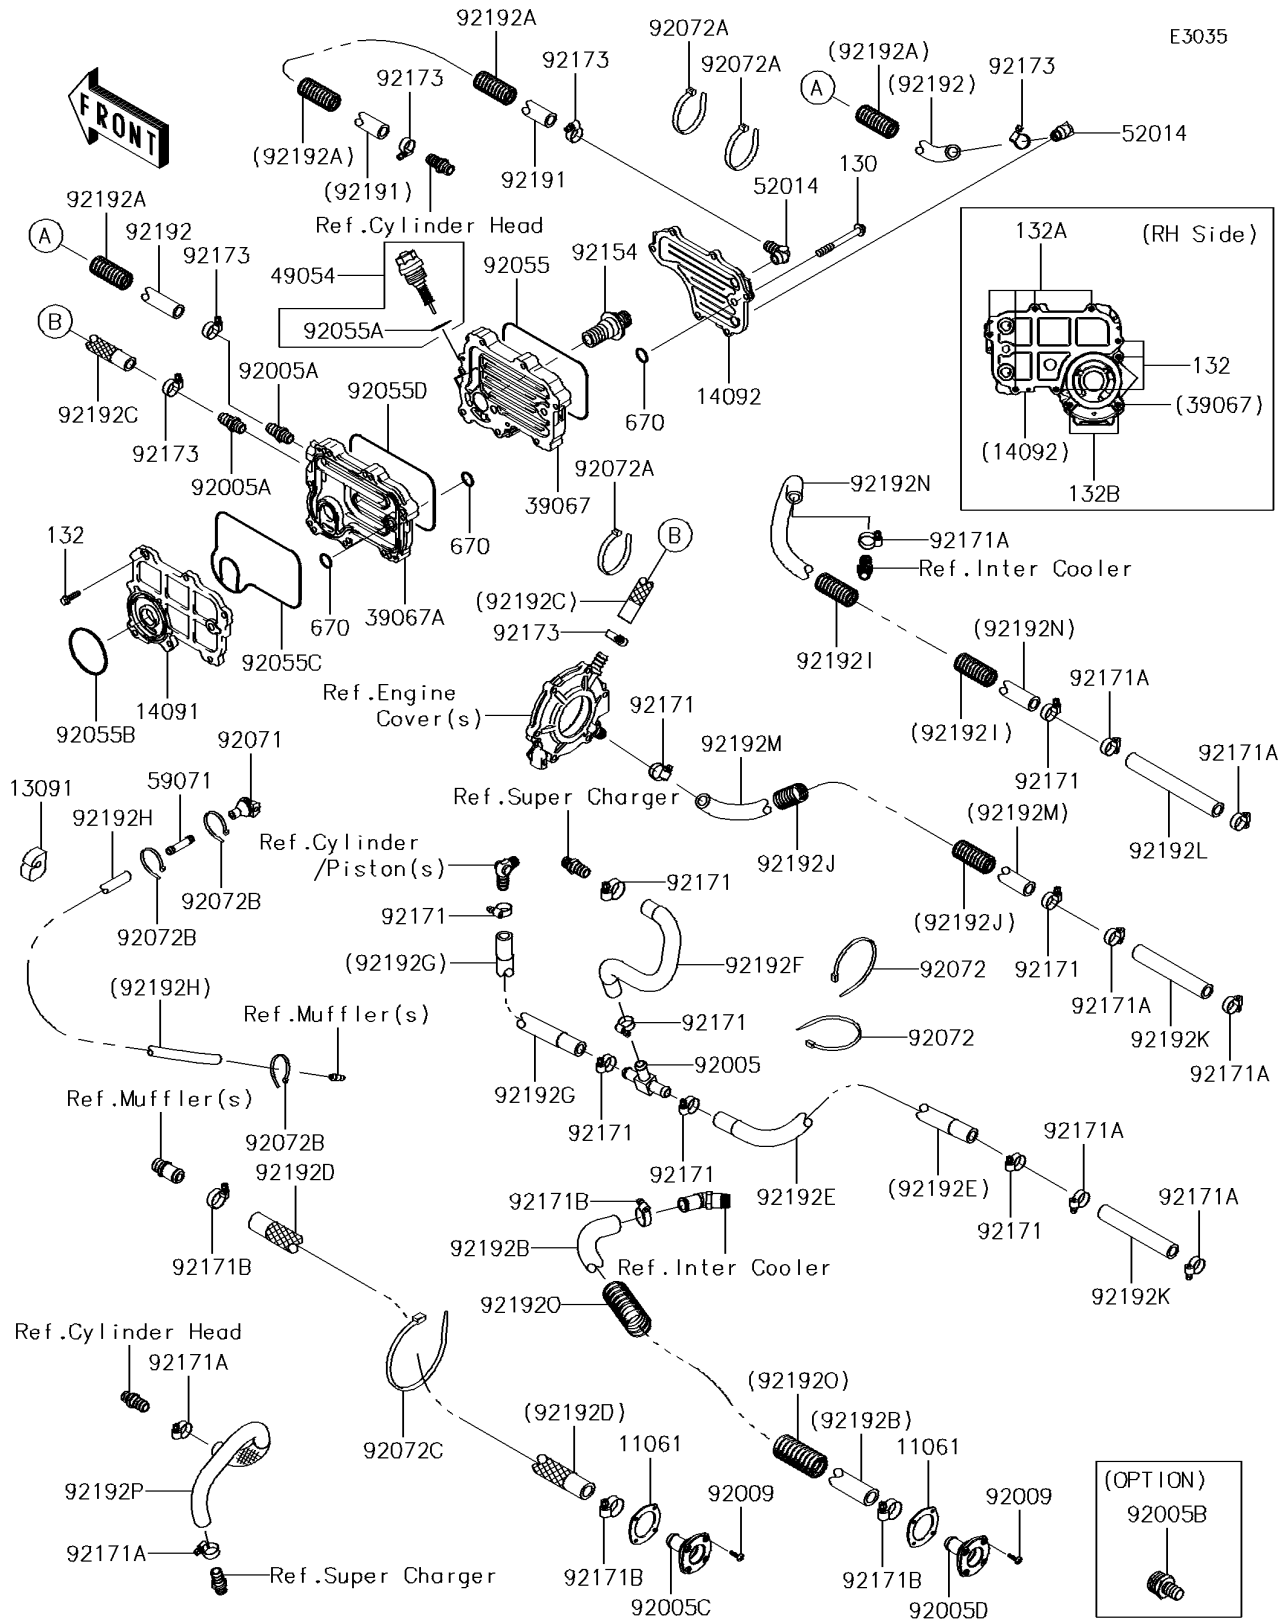

2015 JET SKI® ULTRA® 310LX

PARTS DIAGRAM

Cooling

2015 JET SKI® ULTRA® 310LX

PARTS LIST

Cooling

ITEM NAME

PART NUMBER

QUANTITY
