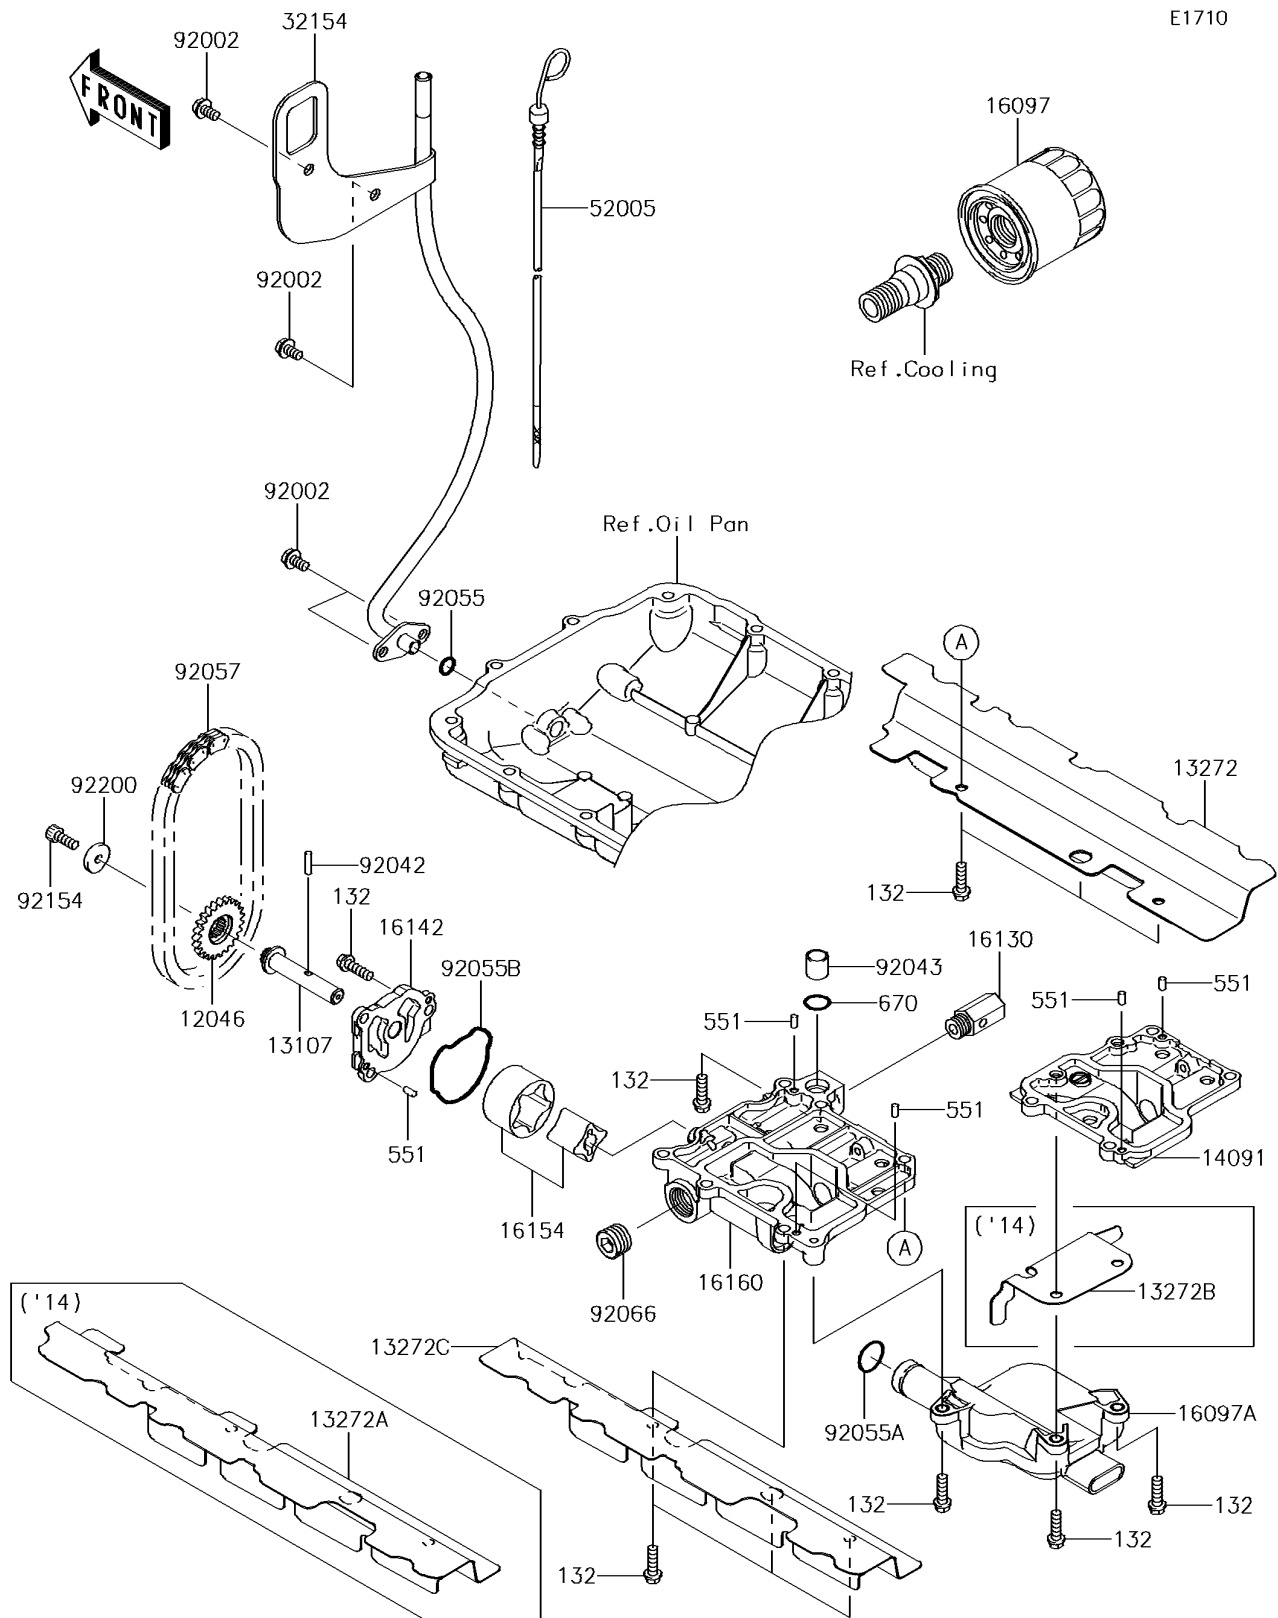

2015 JET SKI® ULTRA® 310LX

PARTS DIAGRAM

Oil Pump

2015 JET SKI® ULTRA® 310LX

PARTS LIST

Oil Pump

ITEM NAME

PART NUMBER

QUANTITY
