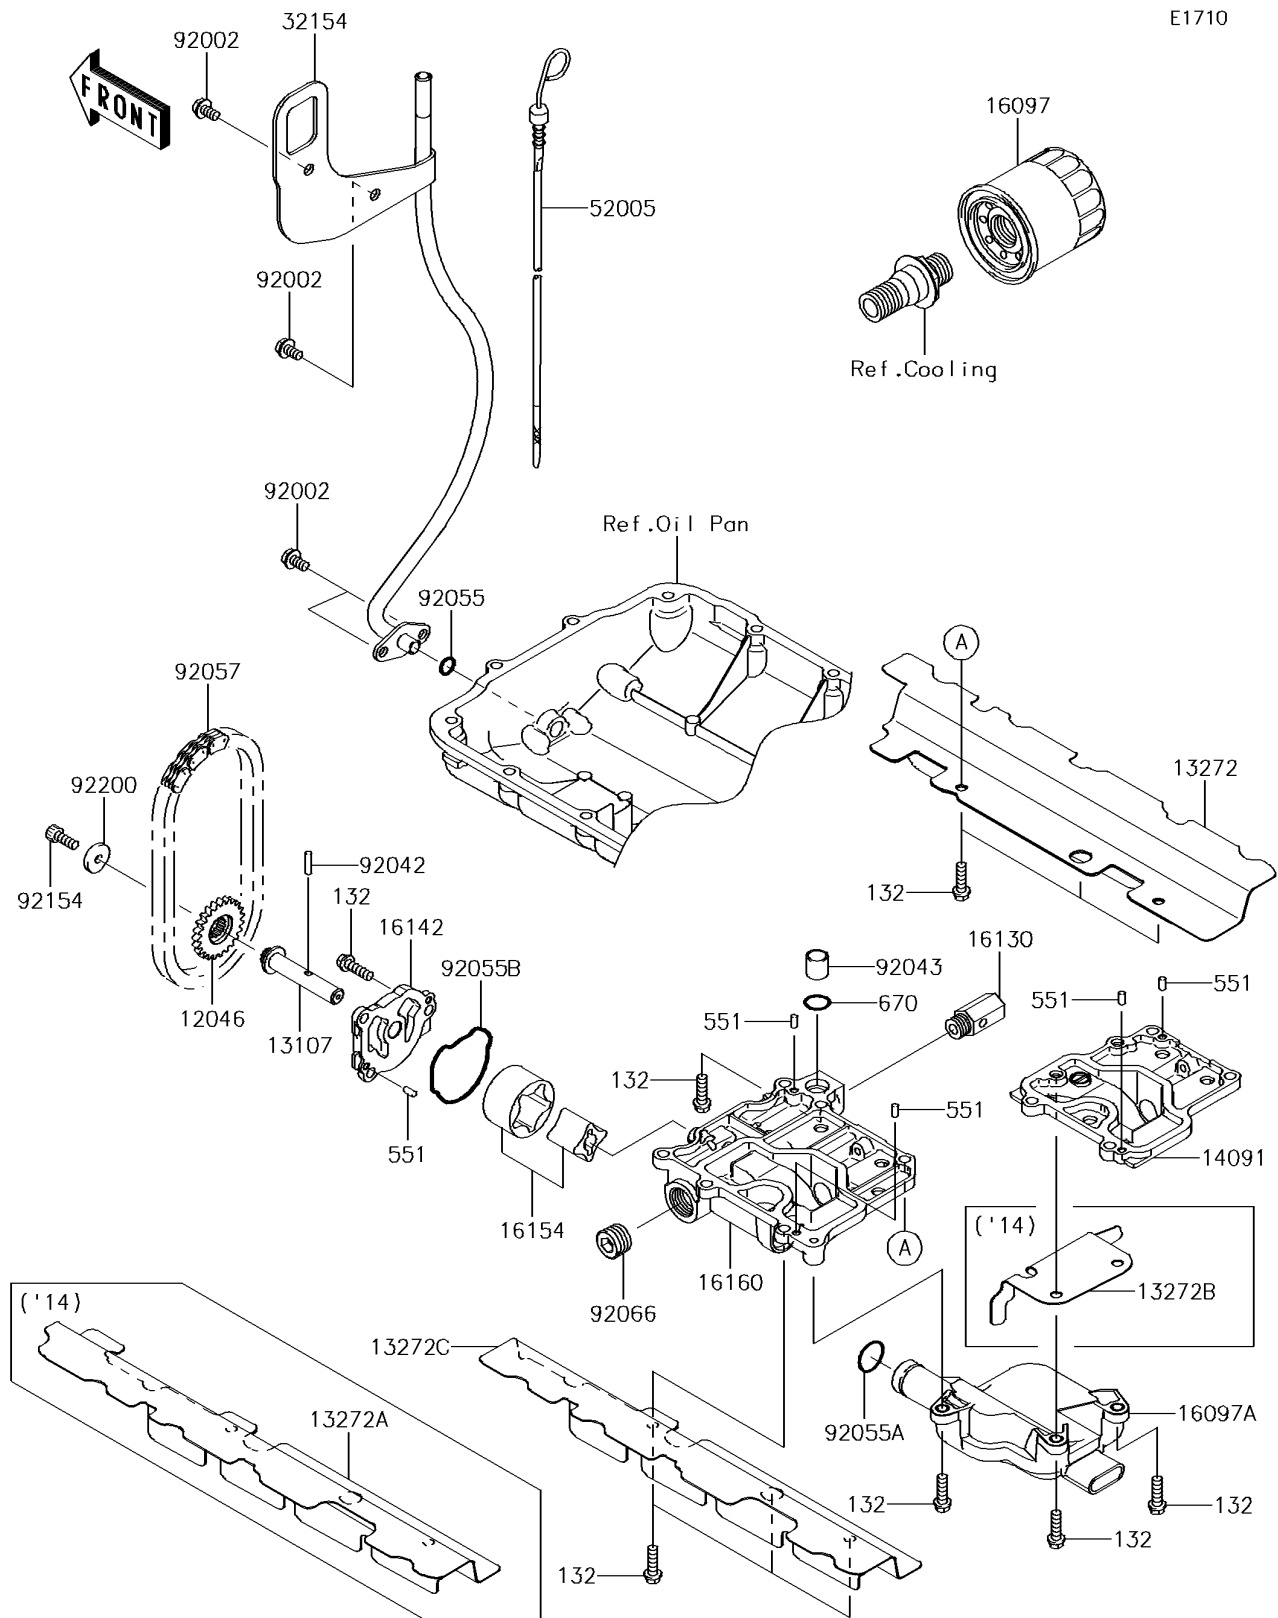

2014 JET SKI® ULTRA® 310LX

PARTS DIAGRAM

Oil Pump

2014 JET SKI® ULTRA® 310LX

PARTS LIST

Oil Pump

ITEM NAME

PART NUMBER

QUANTITY
