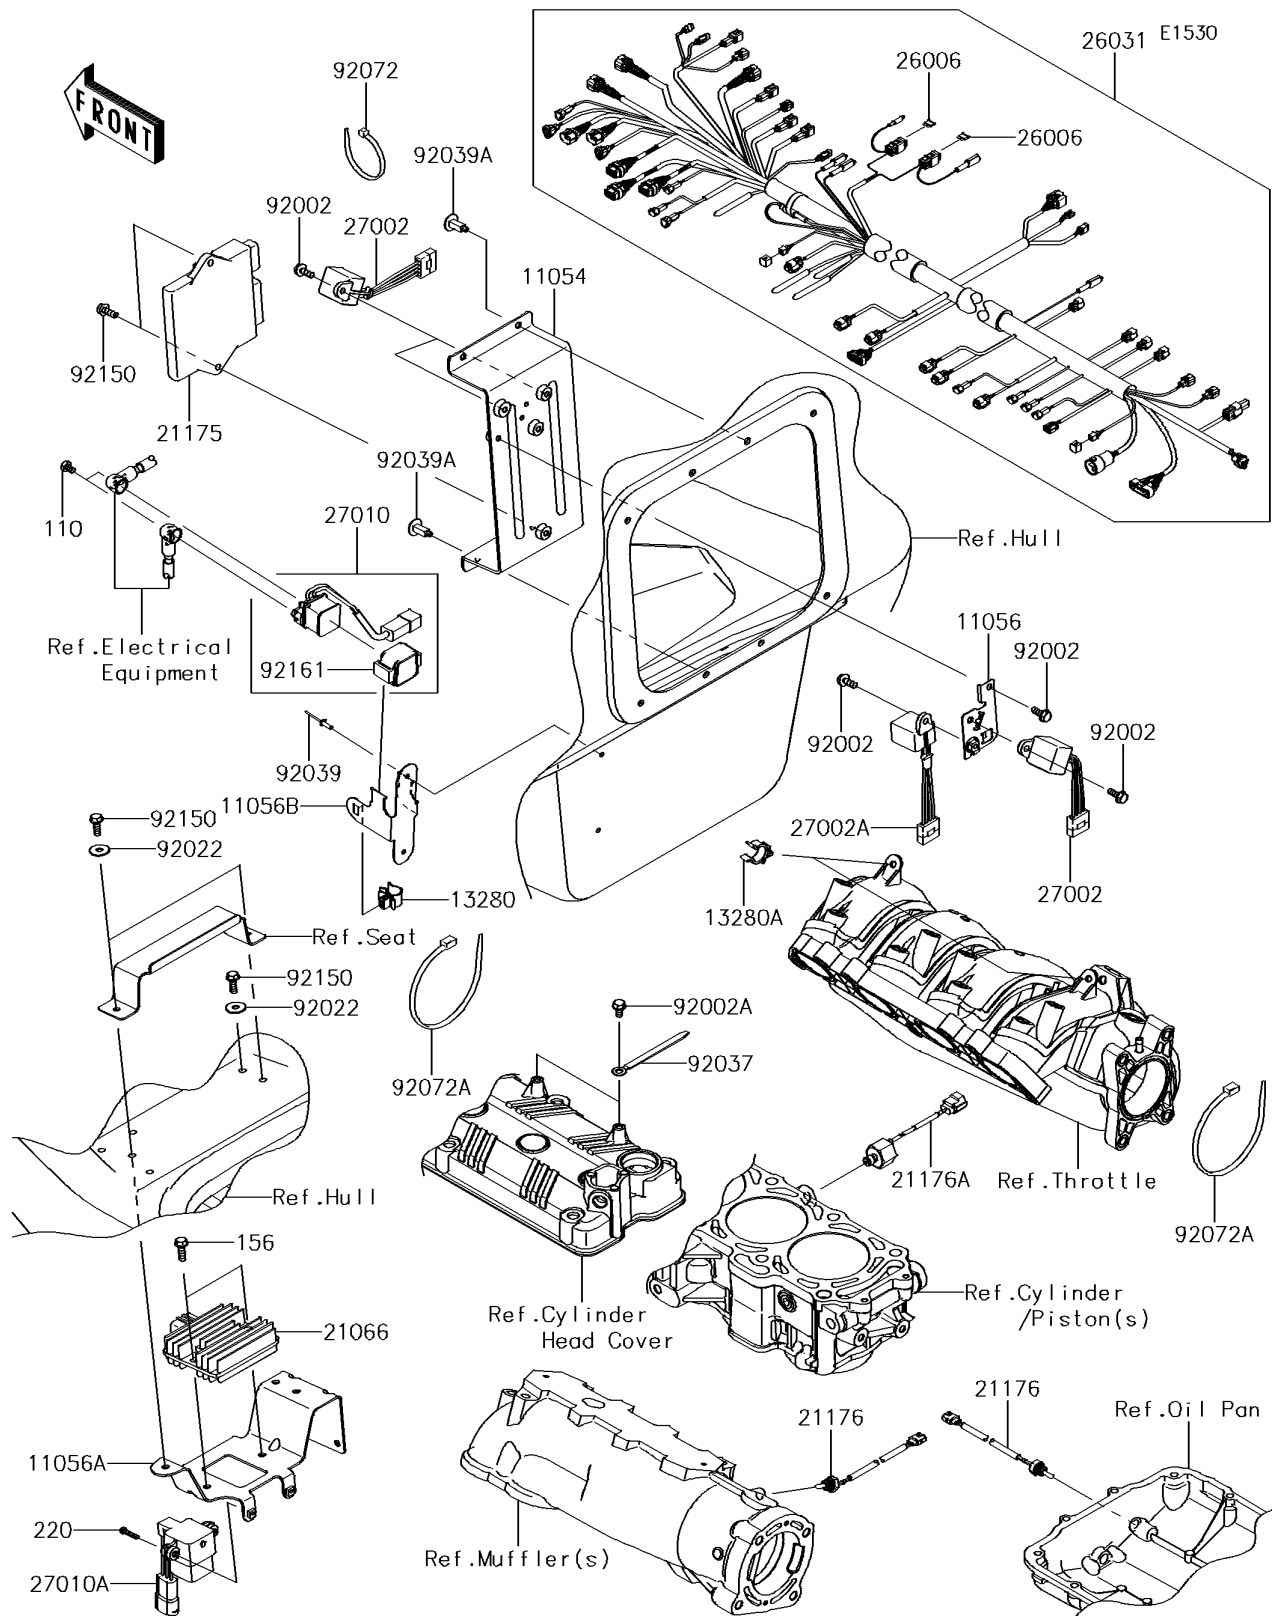

2015 JET SKI® ULTRA® 310LX

PARTS DIAGRAM

Fuel Injection

2015 JET SKI® ULTRA® 310LX

PARTS LIST

Fuel Injection

ITEM NAME

PART NUMBER

QUANTITY
