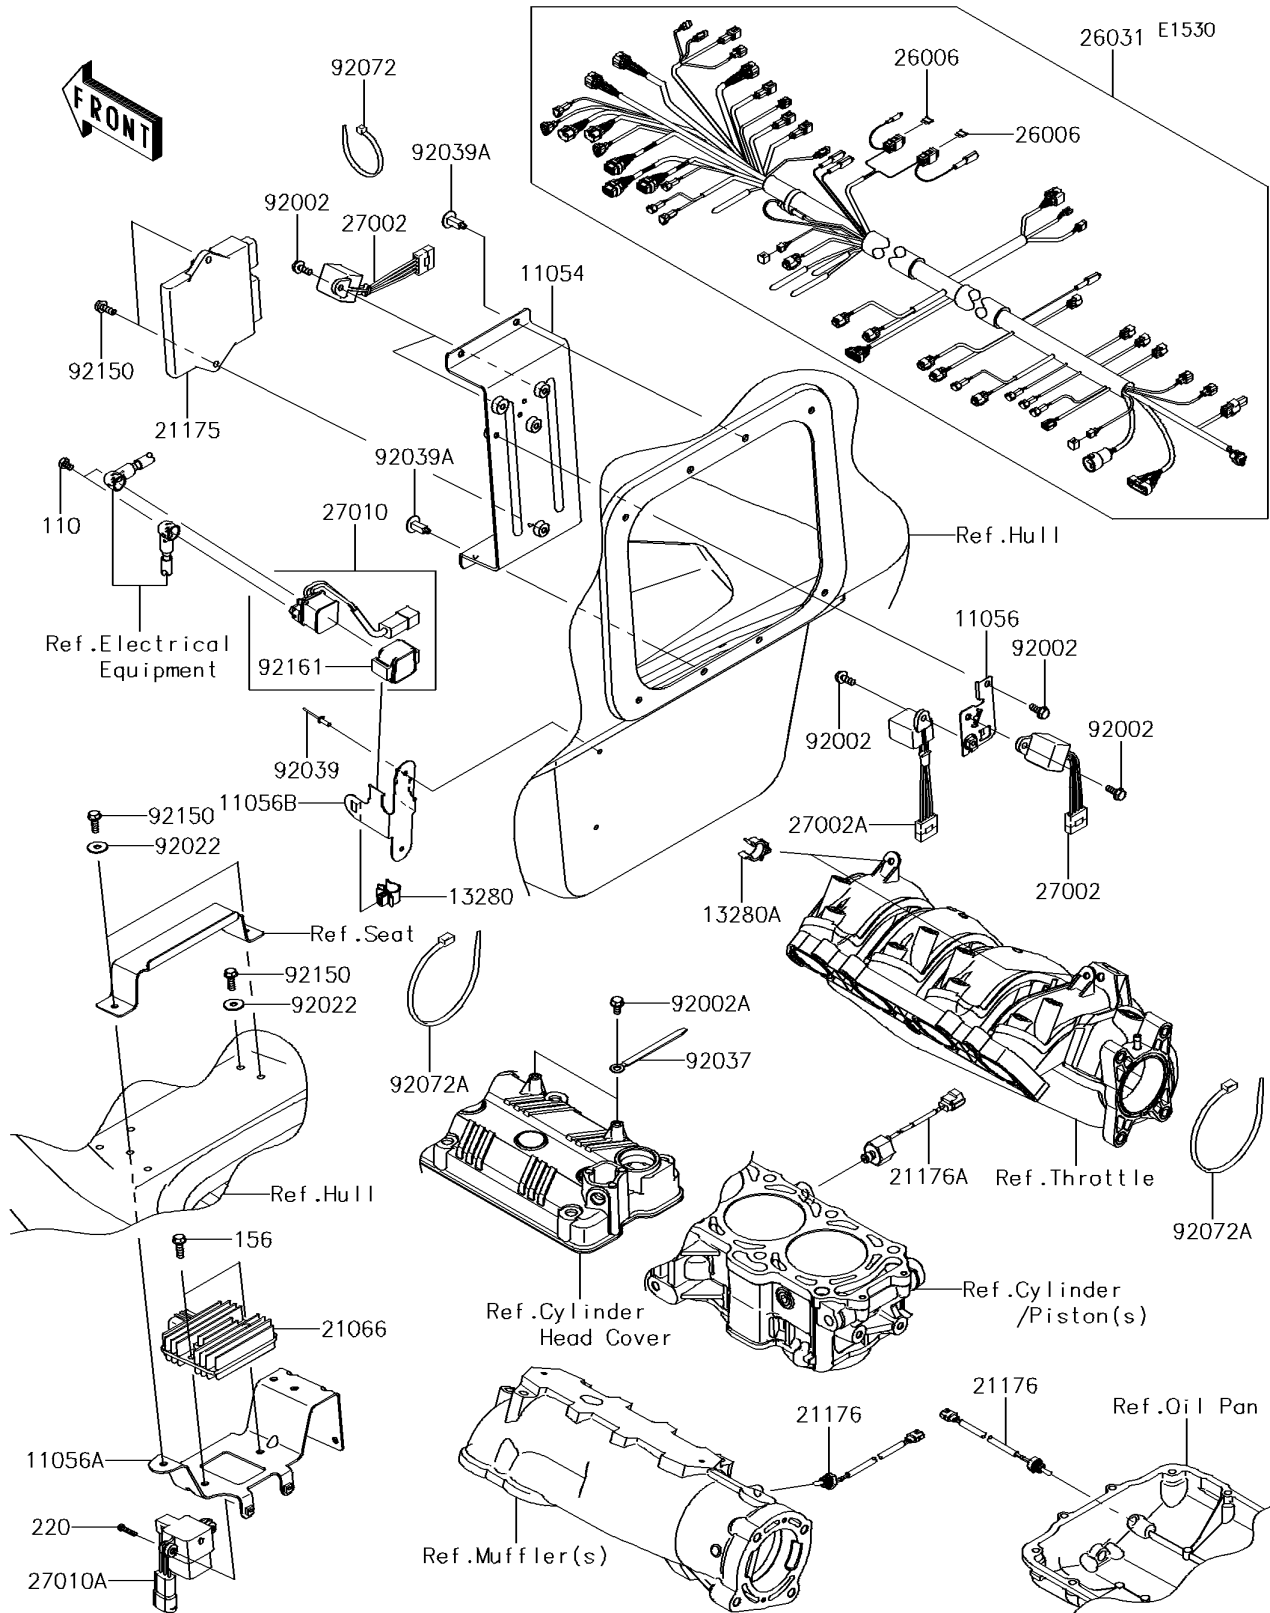

2014 JET SKI® ULTRA® 310LX

PARTS DIAGRAM

Fuel Injection

2014 JET SKI® ULTRA® 310LX

PARTS LIST

Fuel Injection

ITEM NAME

PART NUMBER

QUANTITY
