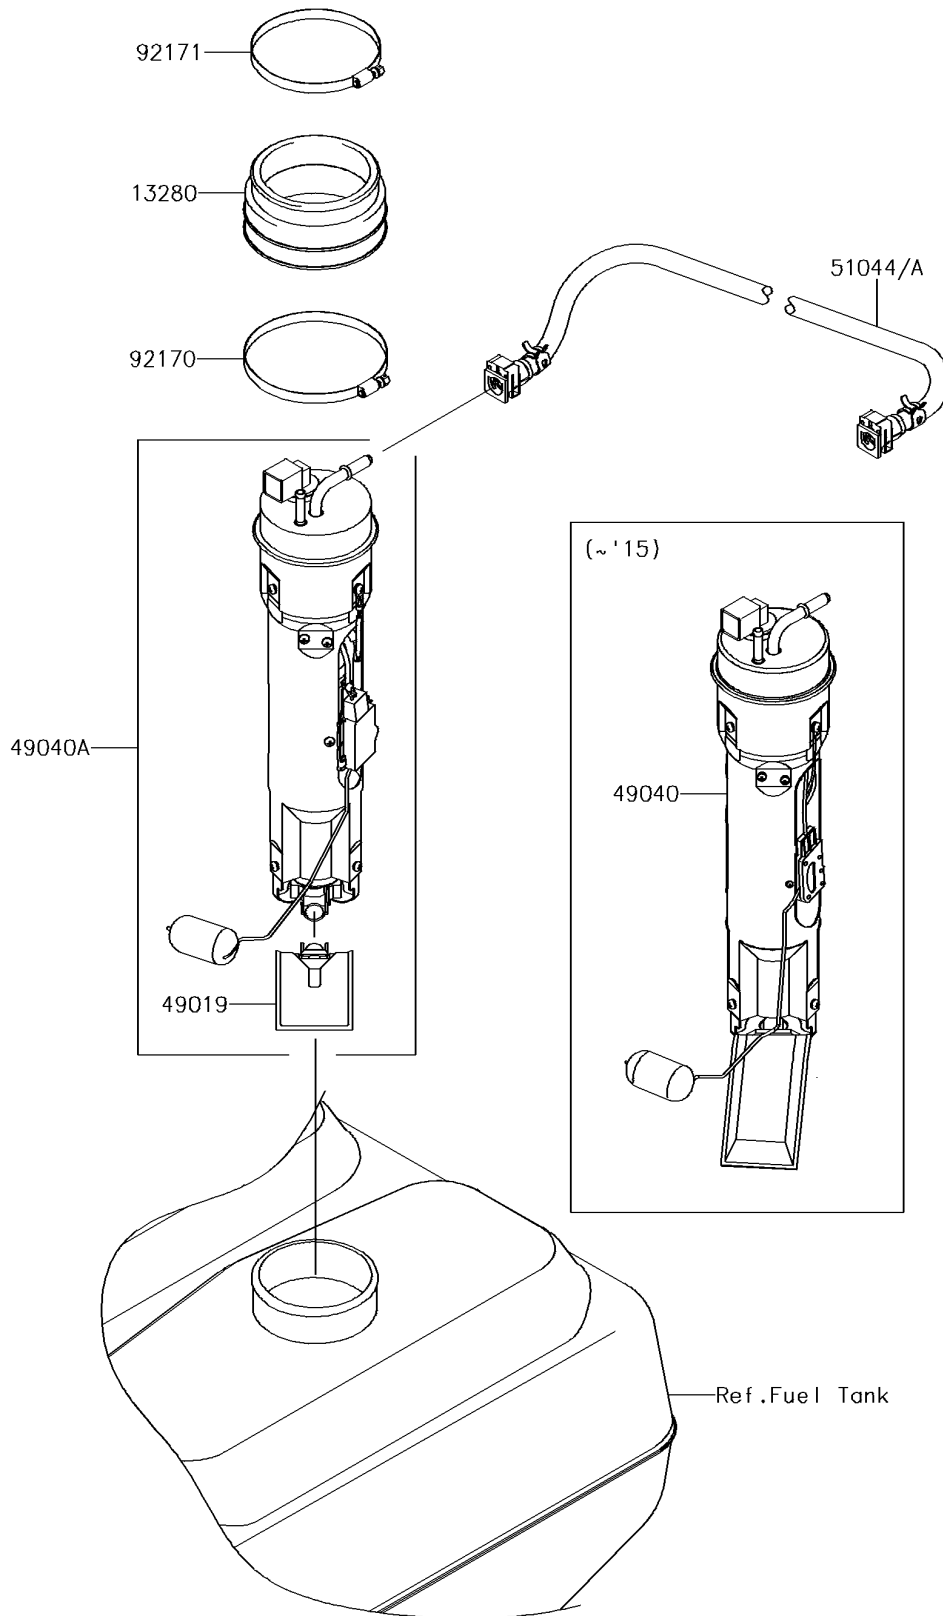

2015 JET SKI® ULTRA® 310LX

PARTS DIAGRAM

Fuel Pump

E1520

2015 JET SKI® ULTRA® 310LX

PARTS LIST

Fuel Pump

ITEM NAME

PART NUMBER

QUANTITY
