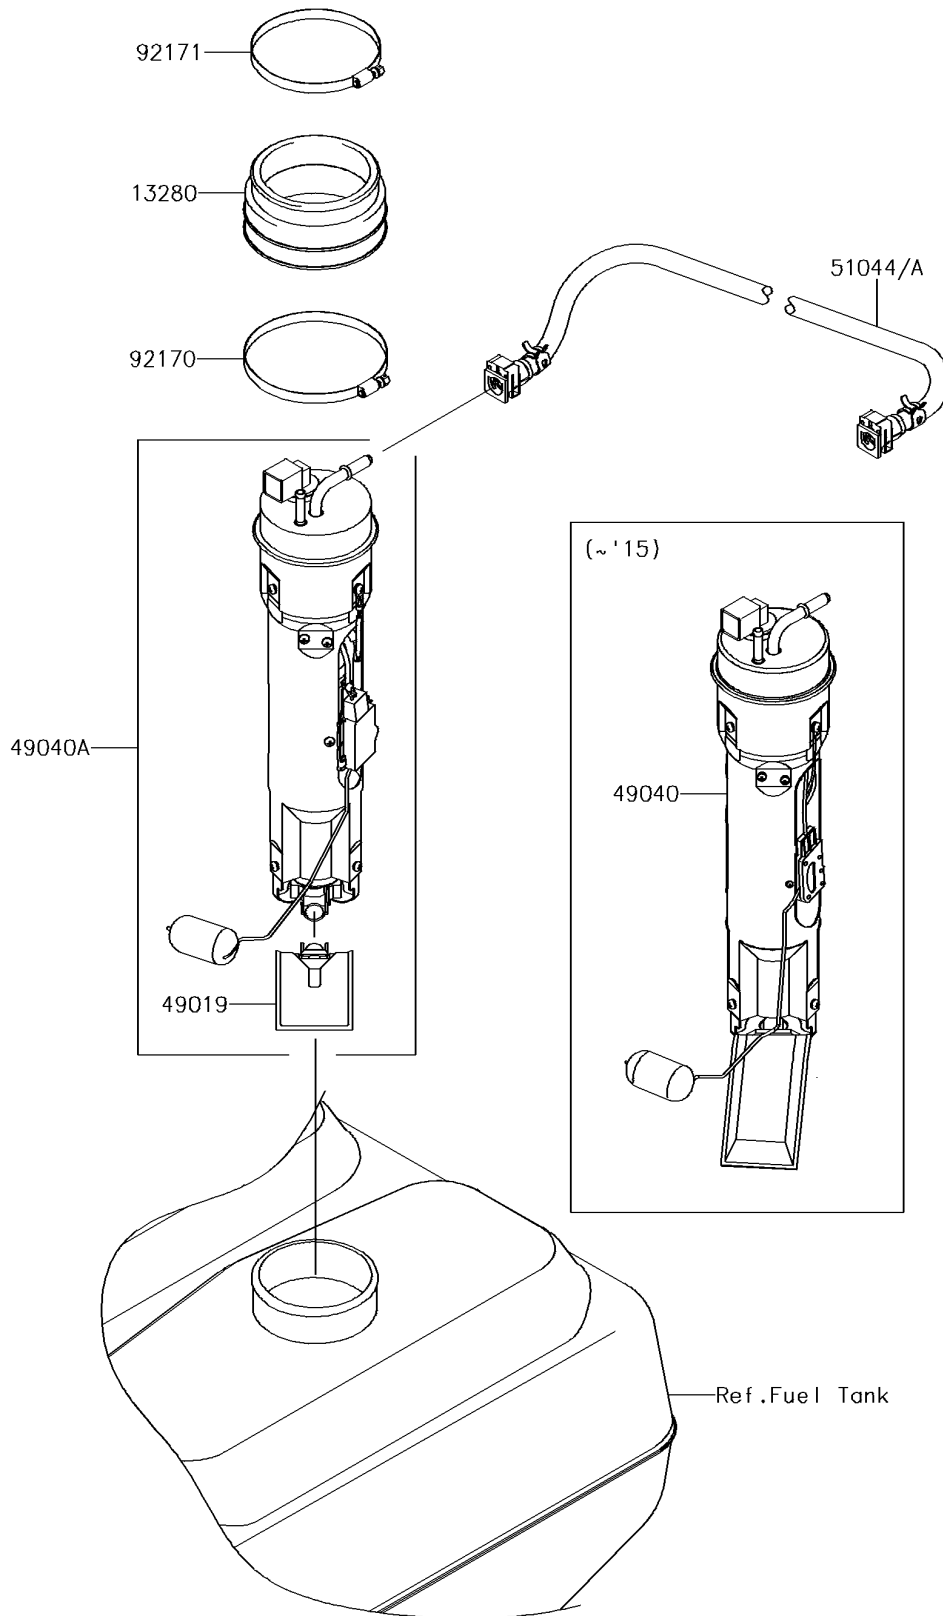

2014 JET SKI® ULTRA® 310LX

PARTS DIAGRAM

Fuel Pump

E1520

2014 JET SKI® ULTRA® 310LX

PARTS LIST

Fuel Pump

ITEM NAME

PART NUMBER

QUANTITY
