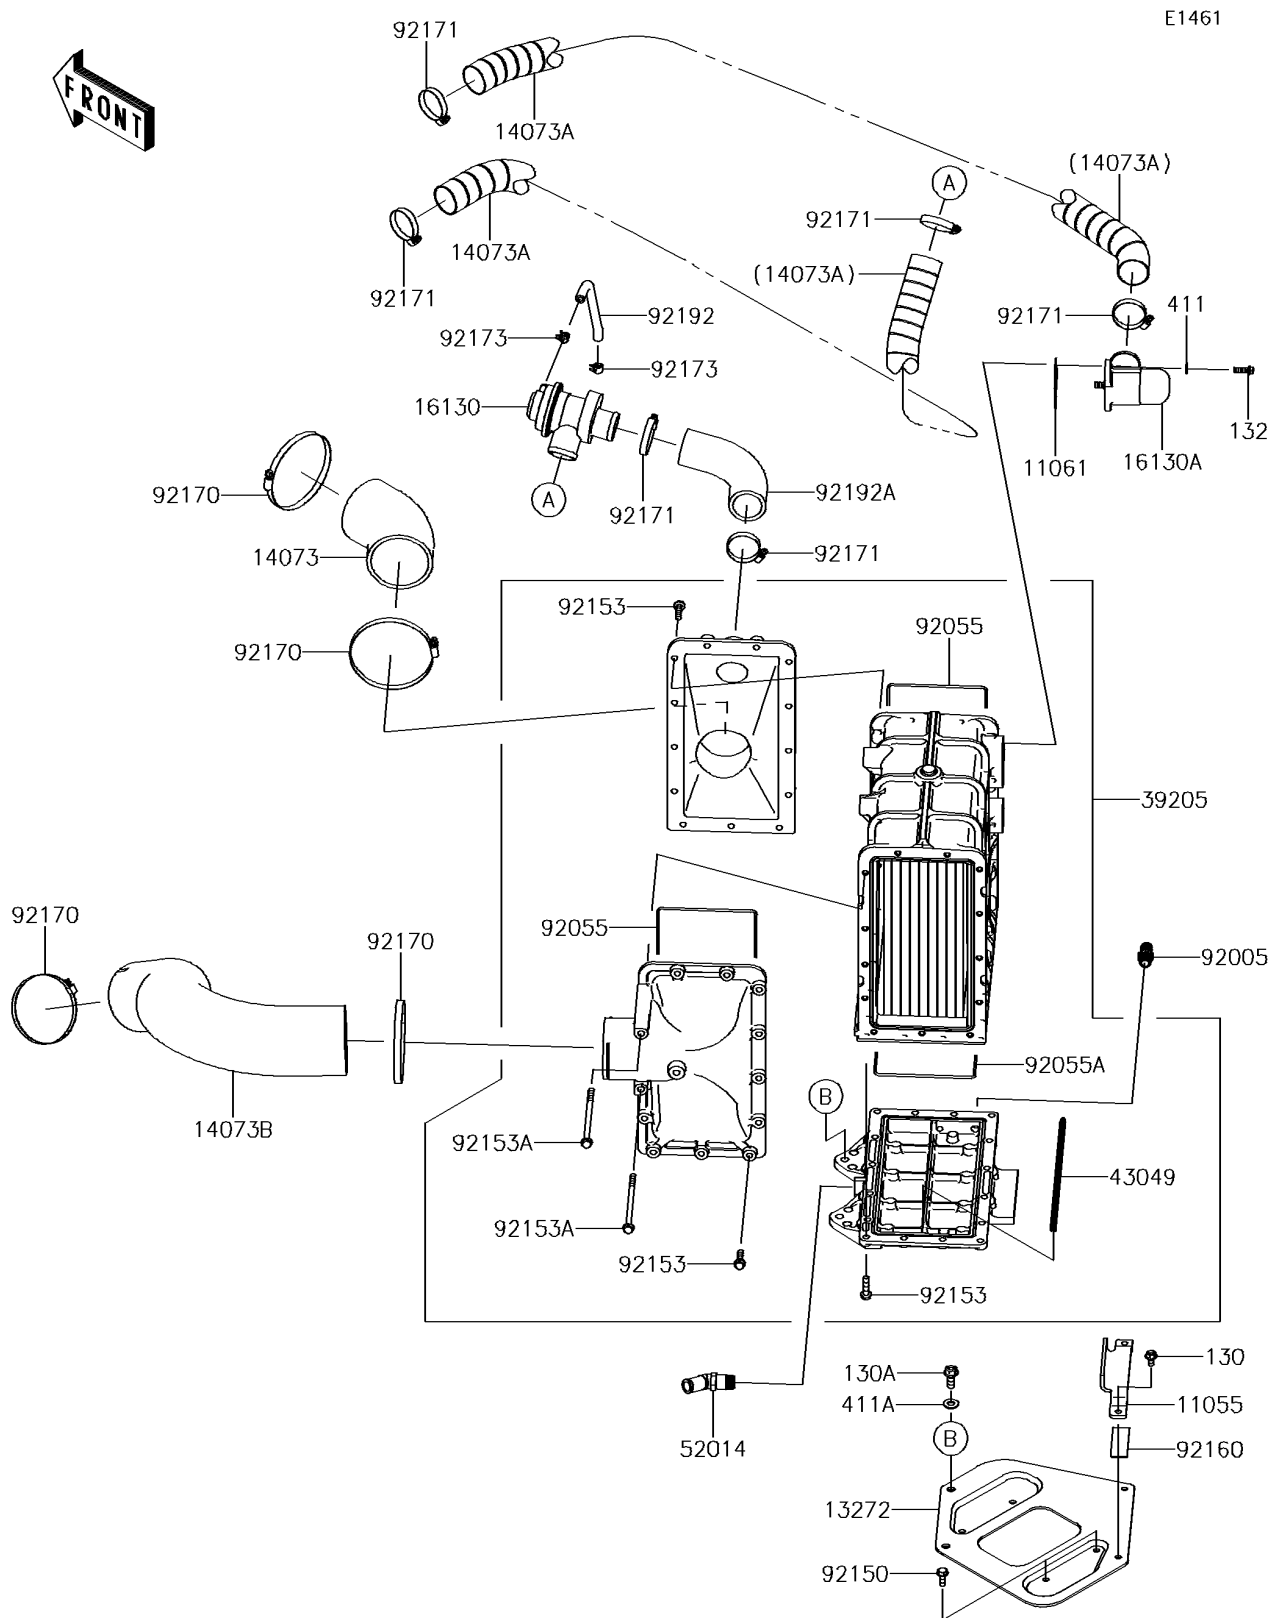

2015 JET SKI® ULTRA® 310LX

PARTS DIAGRAM

Inter Cooler

2015 JET SKI® ULTRA® 310LX

PARTS LIST

Inter Cooler

ITEM NAME

PART NUMBER

QUANTITY
