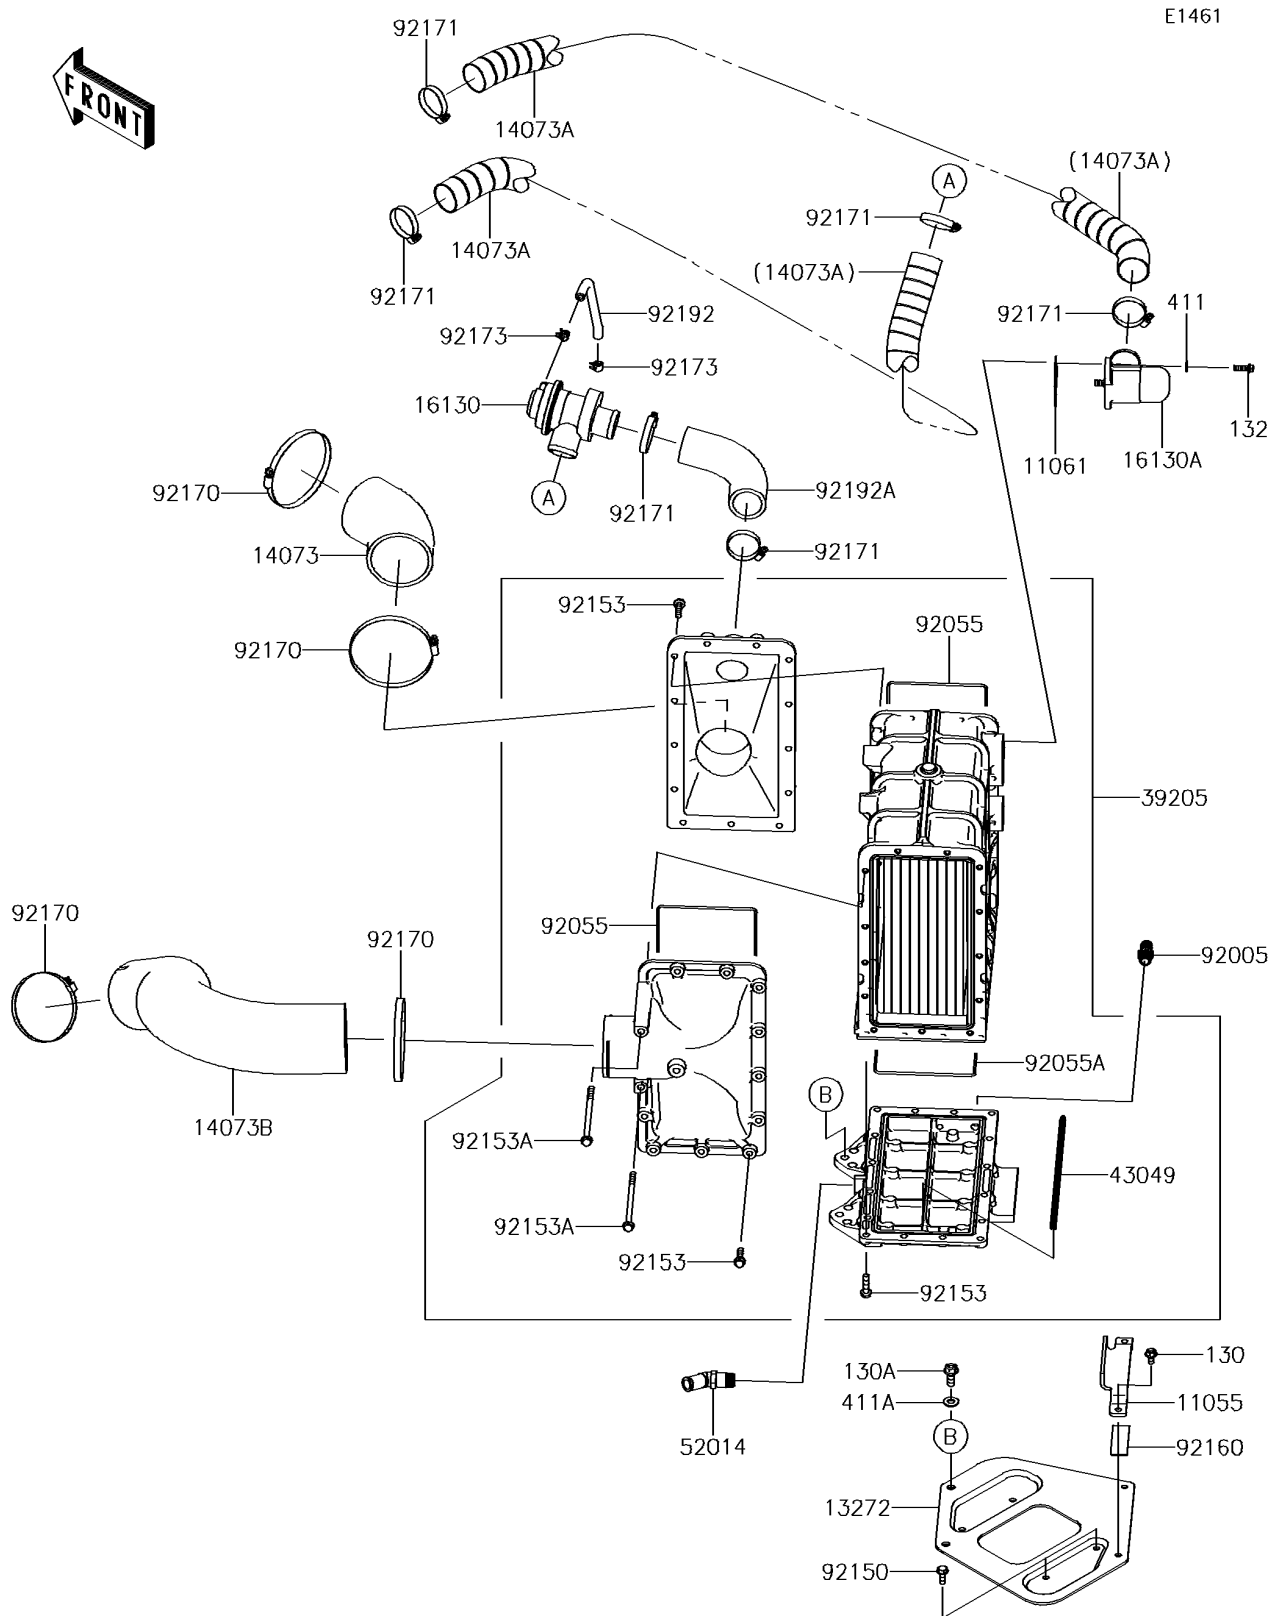

2014 JET SKI® ULTRA® 310LX

PARTS DIAGRAM

Inter Cooler

2014 JET SKI® ULTRA® 310LX

PARTS LIST

Inter Cooler

ITEM NAME

PART NUMBER

QUANTITY
