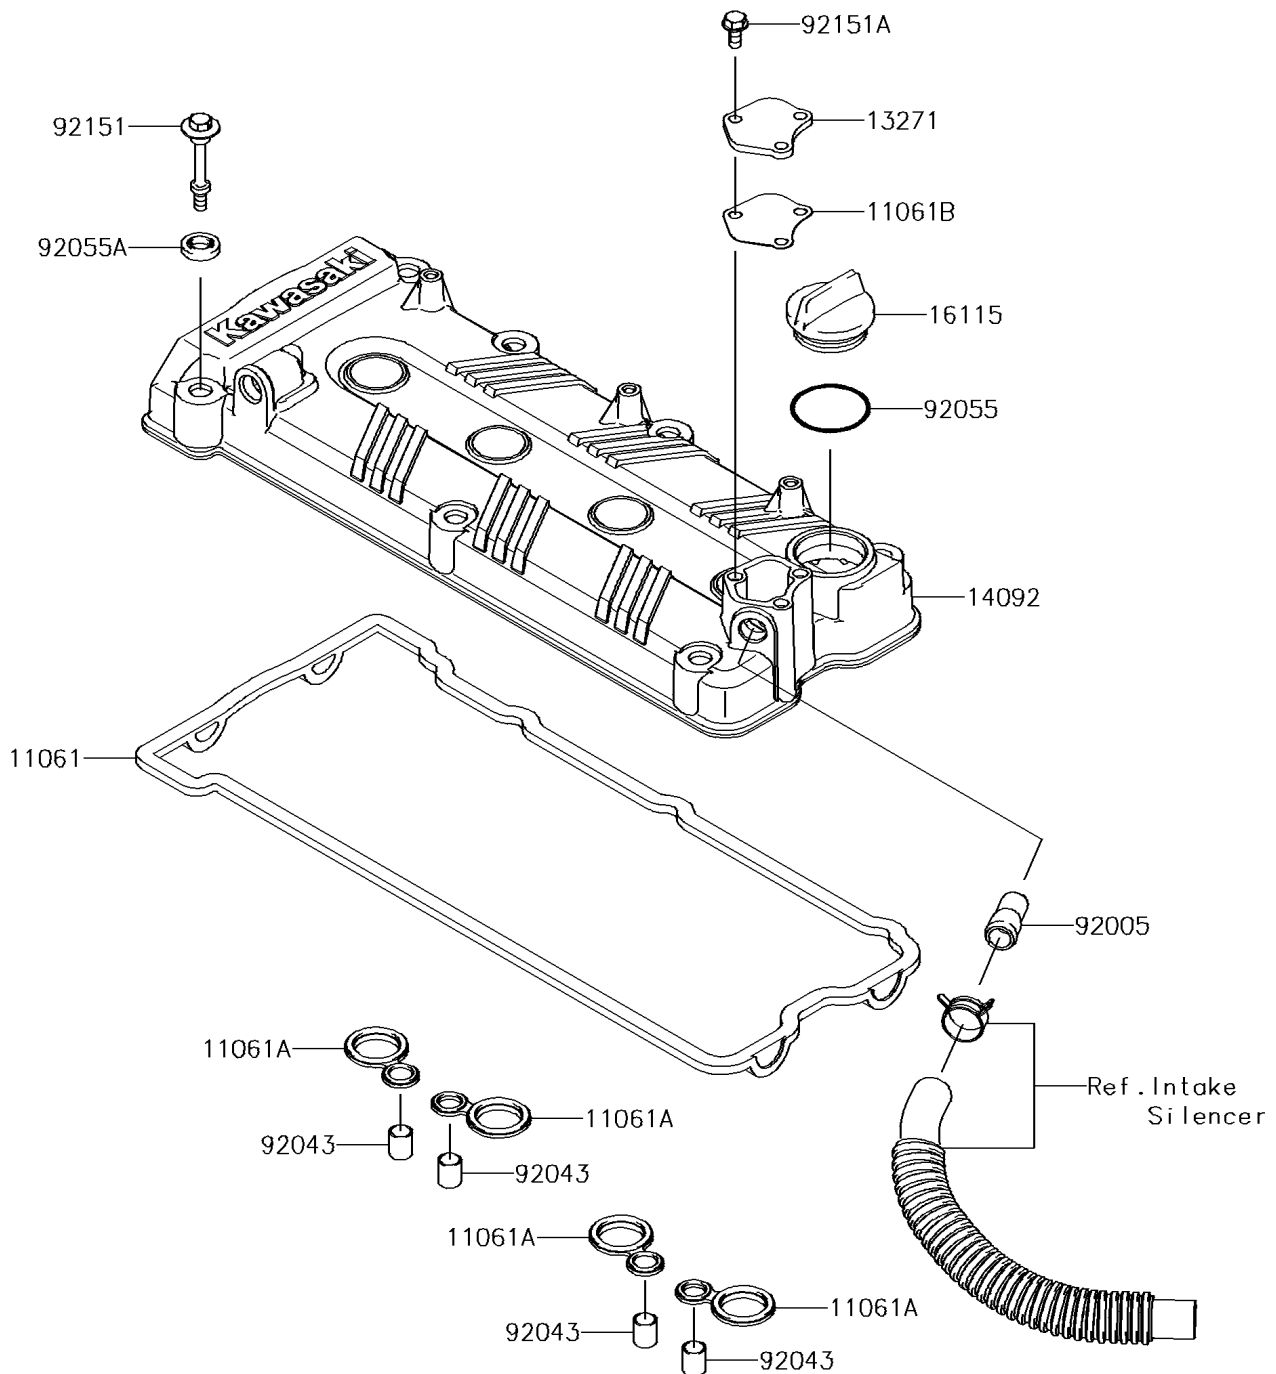

2015 JET SKI® ULTRA® 310LX

PARTS DIAGRAM Cylinder Head Cover

E1112

2015 JET SKI® ULTRA® 310LX

PARTS LIST

Cylinder Head Cover

ITEM NAME

PART NUMBER

QUANTITY
