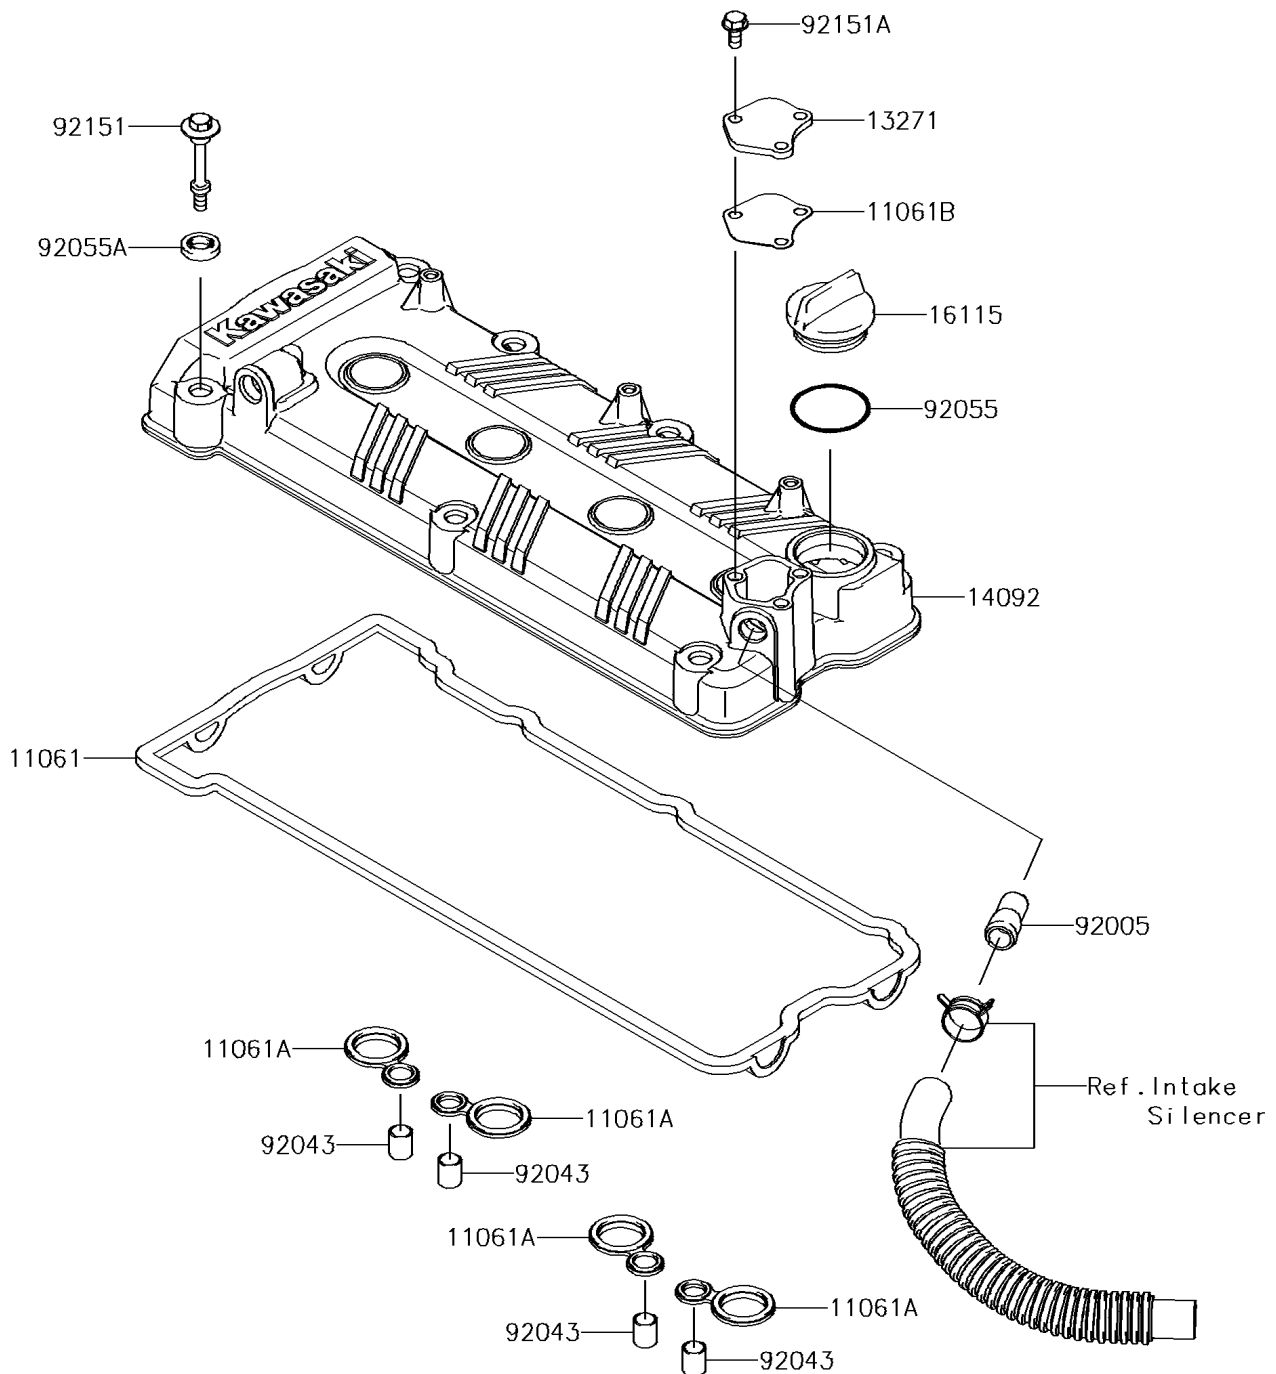

2014 JET SKI® ULTRA® 310LX

PARTS DIAGRAM Cylinder Head Cover

E1112

2014 JET SKI® ULTRA® 310LX

PARTS LIST

Cylinder Head Cover

ITEM NAME

PART NUMBER

QUANTITY
