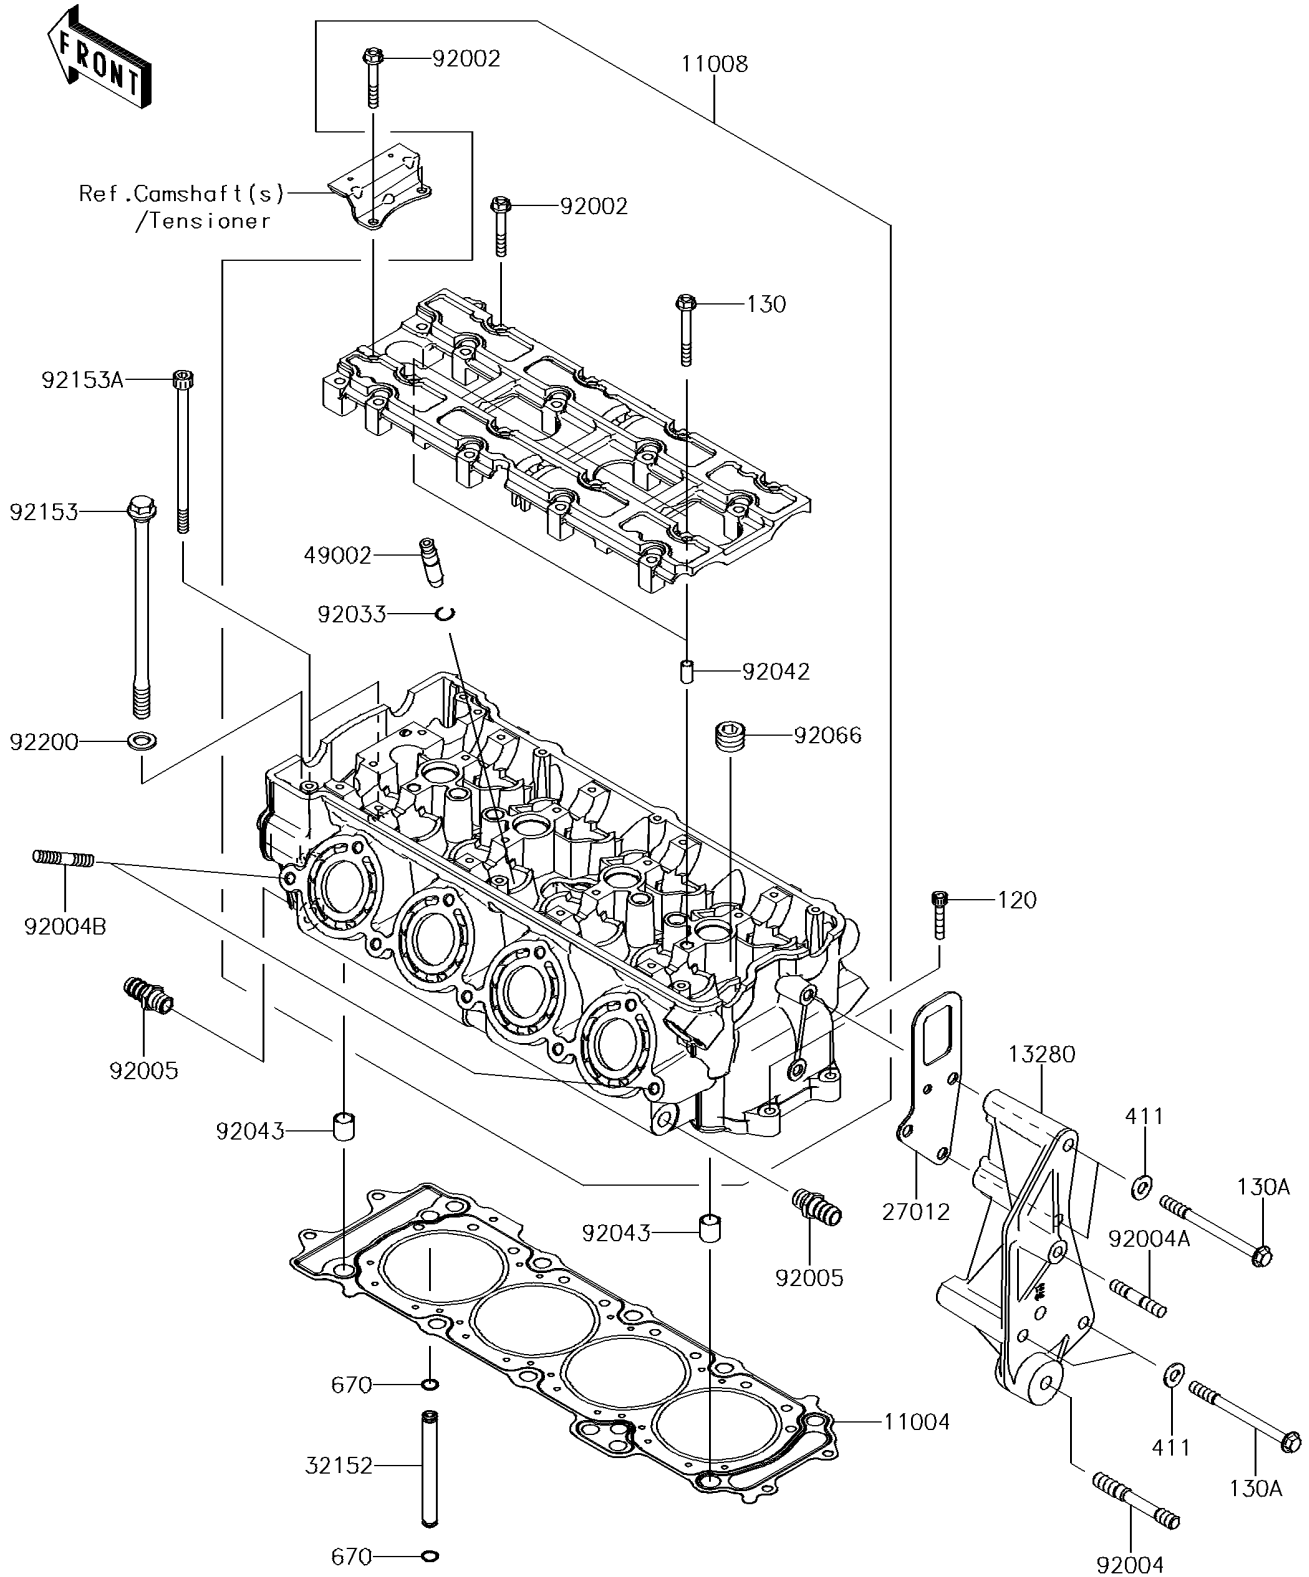

2015 JET SKI® ULTRA® 310LX

PARTS DIAGRAM

Cylinder Head

E1111

2015 JET SKI® ULTRA® 310LX

PARTS LIST

Cylinder Head

ITEM NAME

PART NUMBER

QUANTITY
