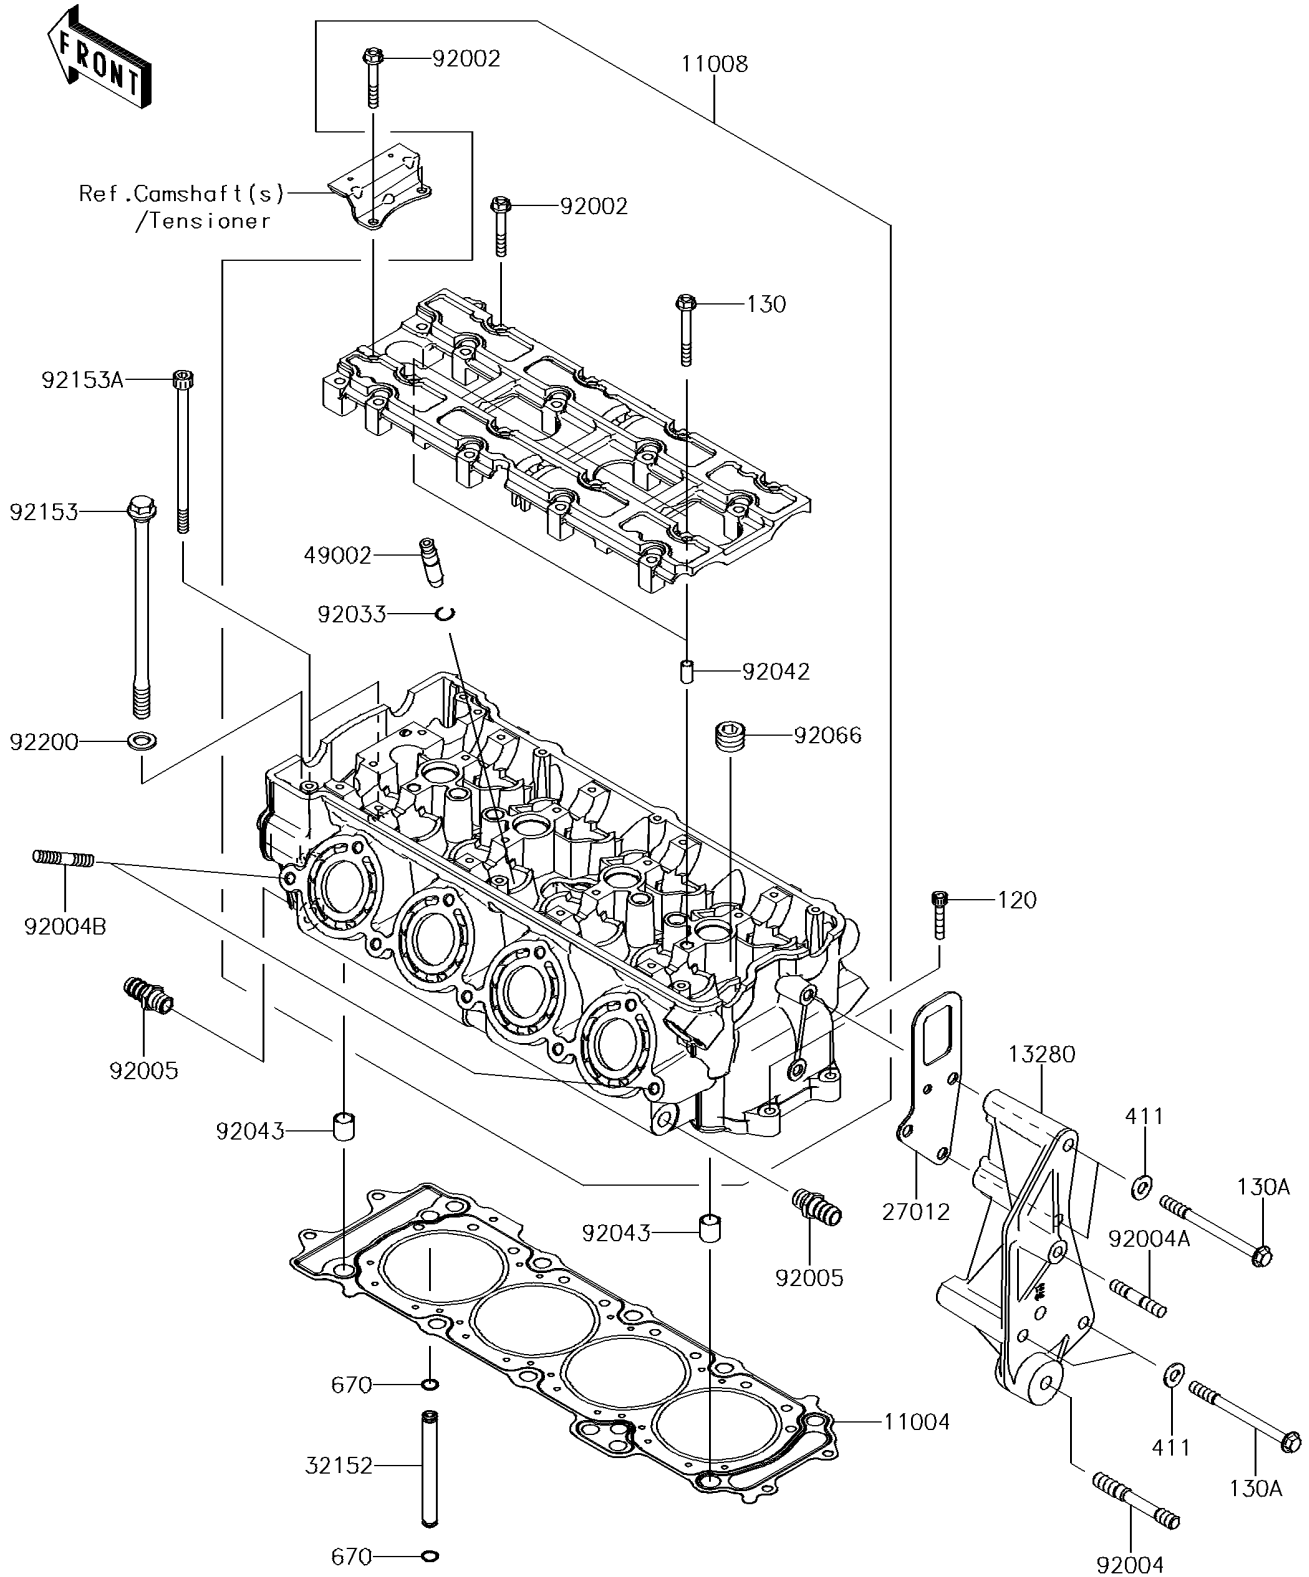

2014 JET SKI® ULTRA® 310LX

PARTS DIAGRAM

Cylinder Head

E1111

2014 JET SKI® ULTRA® 310LX

PARTS LIST

Cylinder Head

ITEM NAME

PART NUMBER

QUANTITY
