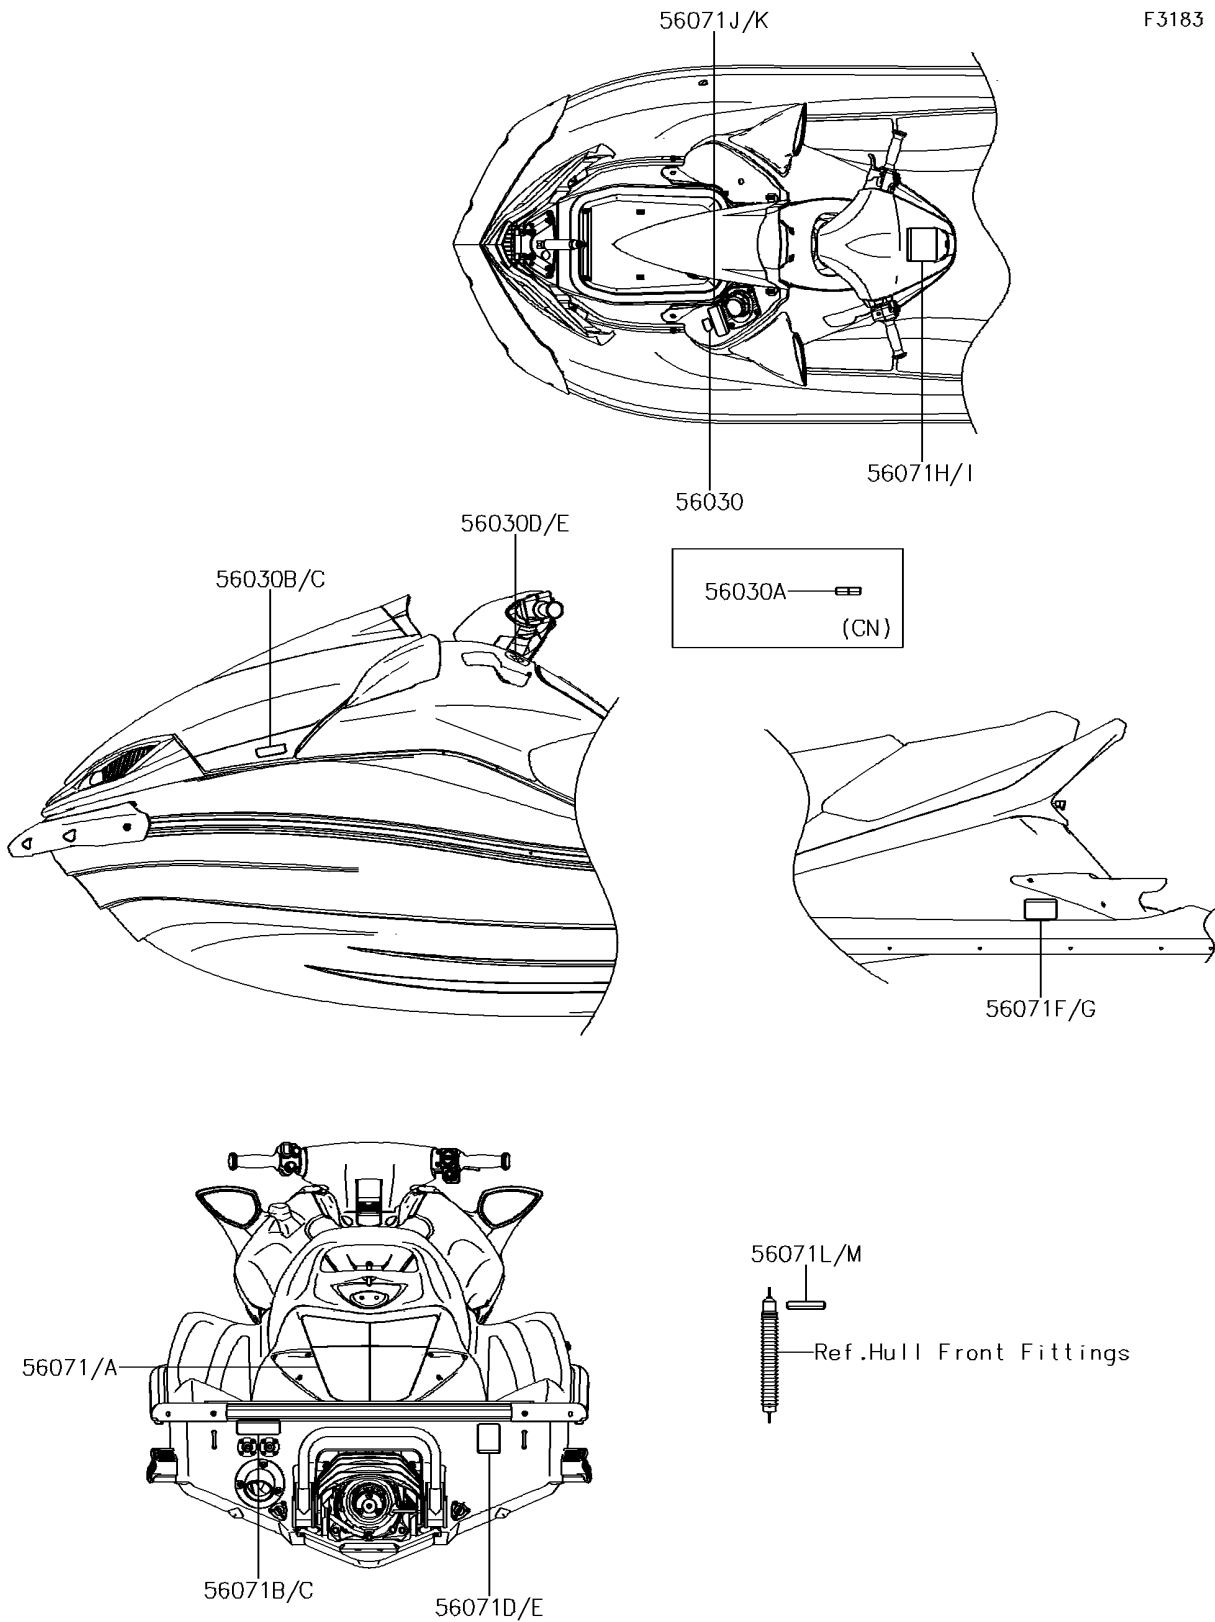

2017 JET SKI® ULTRA® 310X

PARTS DIAGRAM

Labels

F3183

2017 JET SKI® ULTRA® 310X

PARTS LIST

Labels

ITEM NAME

PART NUMBER

QUANTITY
