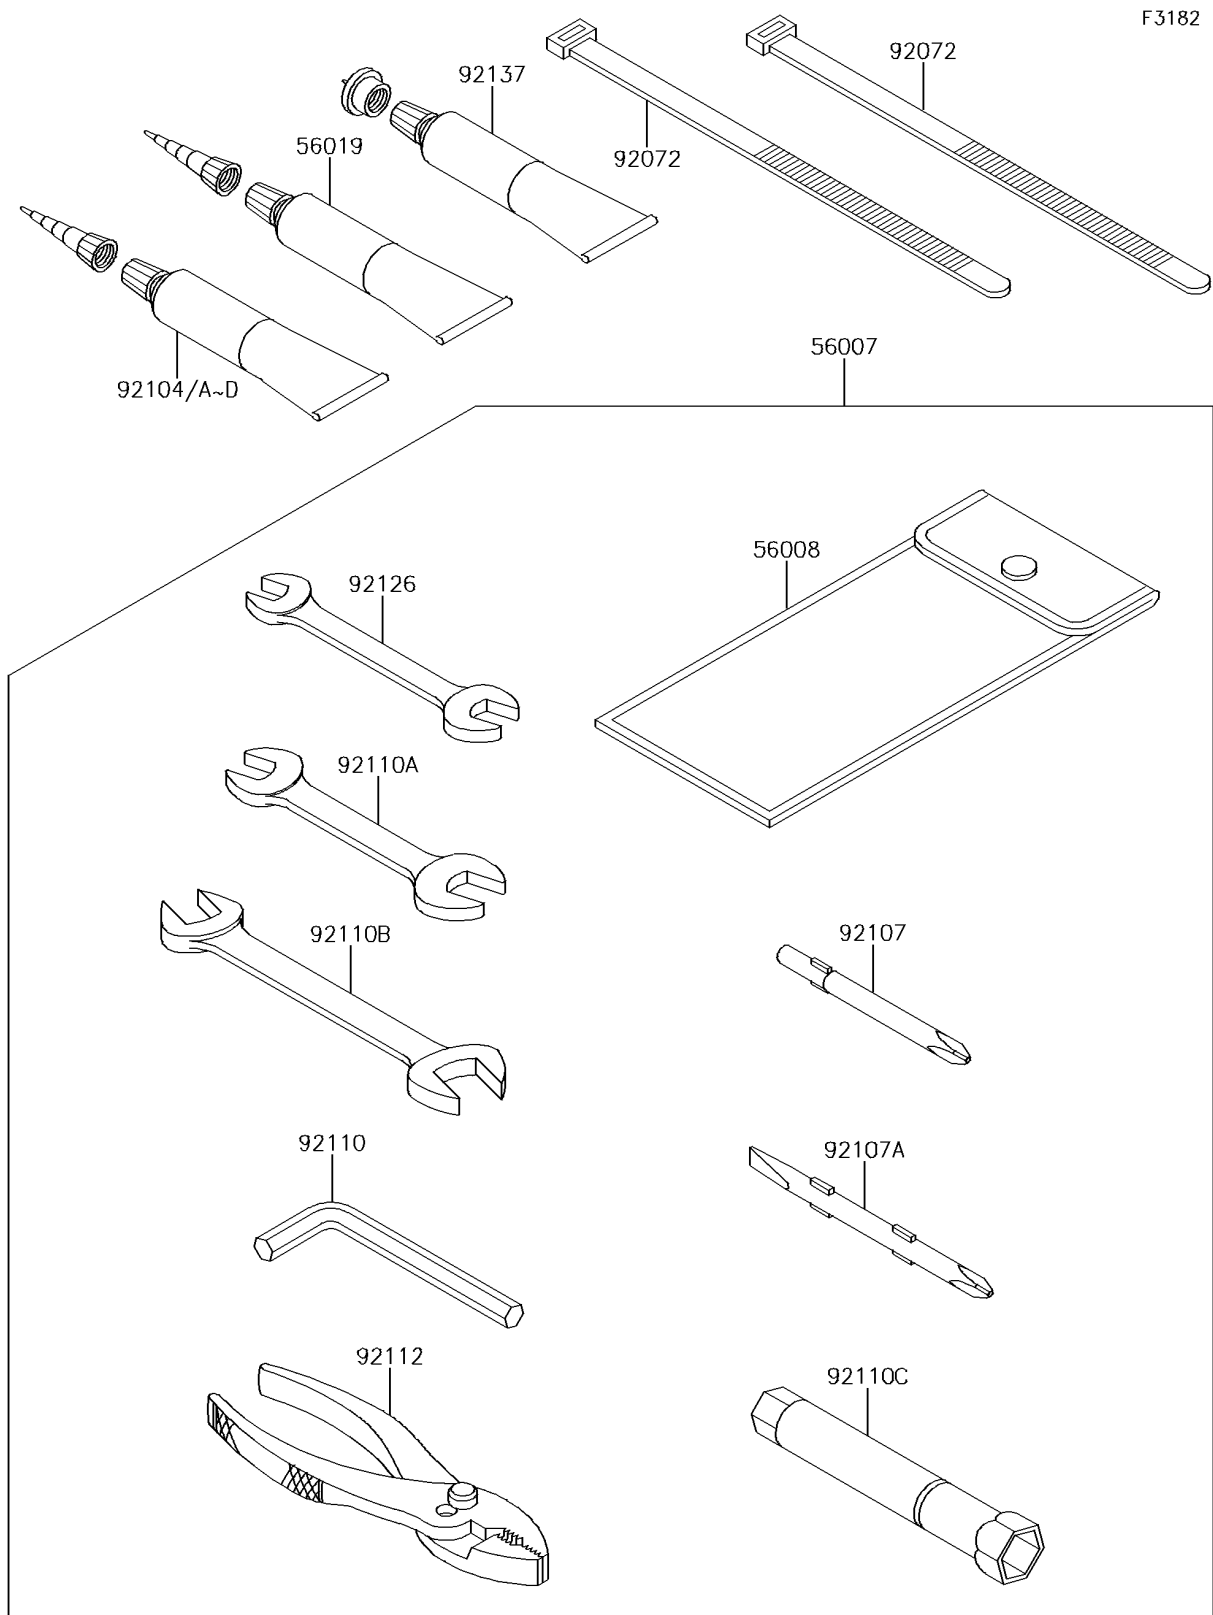

2017 JET SKI® ULTRA® 310X

PARTS DIAGRAM

Owner's Tools