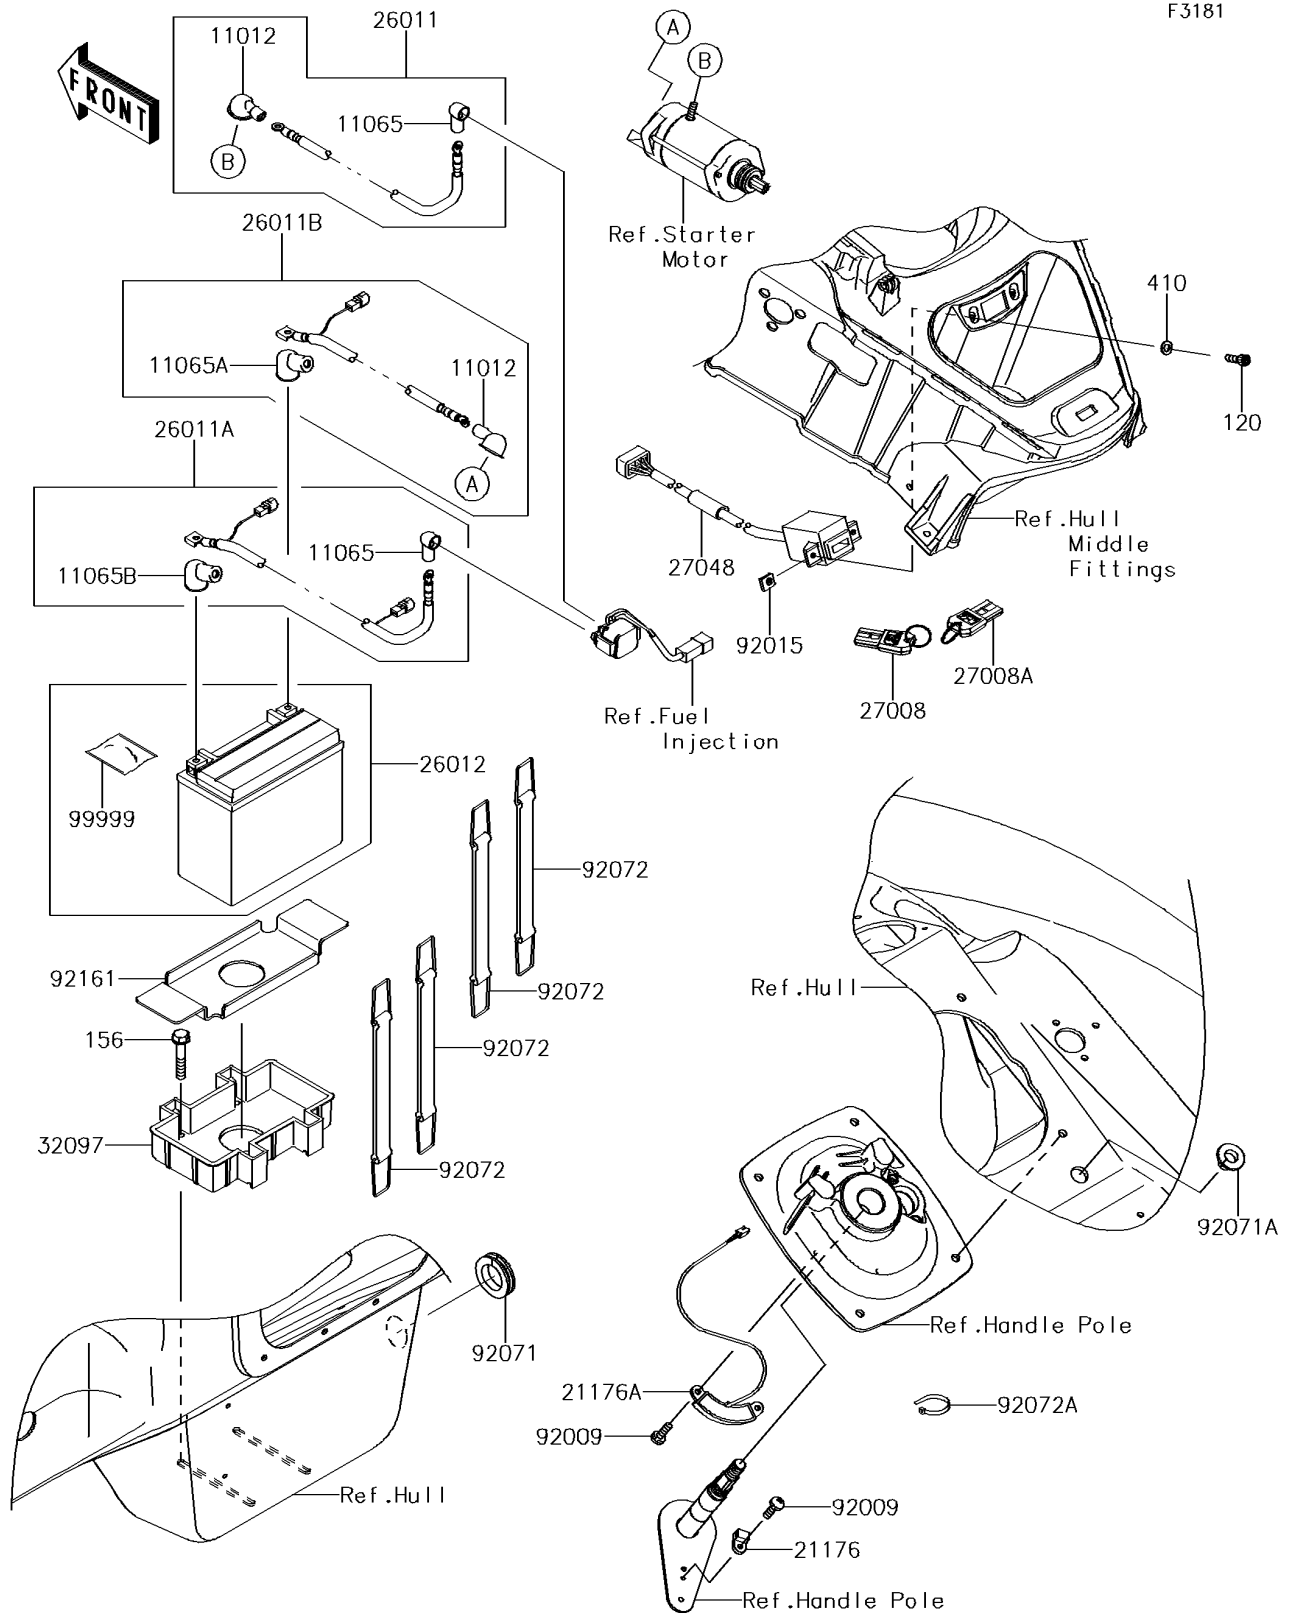

2014 JET SKI® ULTRA® 310X

PARTS DIAGRAM Electrical Equipment

2014 JET SKI® ULTRA® 310X

PARTS LIST

Electrical Equipment

ITEM NAME

PART NUMBER

QUANTITY
